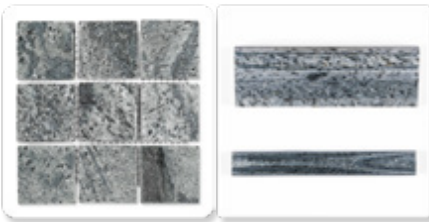

CALIFORNIA GOLD SLATE
TRIMS

INDIAN BLACK SLATE
2"X2" SQUARE TUMBLED

INDIAN BLACK SLATE
TRIMS

GOLD GREEN QUARTZITE GAUGED

GOLD GREEN QUARTZITE POLISHED

OSTRICH GREY QUARTZITE GAUGED

OSTRICH QUARTZITE GREY POLISHED