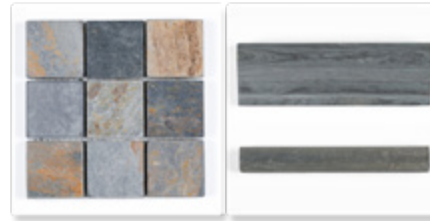

- BRAZILIAN GREY SLATE GAUGED
- BRAZILIAN BLACK SLATE GAUGED
- BRAZILIAN MULTI COLOR SLATE GAUGED
- INDIAN BLUESTONE SLATE GAUGED
- INDIAN AUTUMN SLATE GAUGED
- INDIAN MULTI COLOR SLATE GAUGED
- CALIFORNIA GOLD SLATE GAUGED
- INDIAN BLACK SLATE GAUGED
- INDIAN AUTUMN SLATE - 2"X2" SQUARE TUMBLED
- INDIAN AUTUMN SLATE - TRIMS
- INDIAN MULTI COLOR SLATE - 2"X2" SQUARE TUMBLED
- INDIAN MULTI COLOR SLATE - TRIMS
- CALIFORNIA GOLD SLATE - 2"X2" SQUARE TUMBLED
- CALIFORNIA GOLD SLATE - TRIMS
- INDIAN BLACK SLATE - 2"X2" SQUARE TUMBLED
- INDIAN BLACK SLATE - TRIMS
- GOLD GREEN QUARTZITE GAUGED
- GOLD GREEN QUARTZITE POLISHED
- OSTRICH GREY QUARTZITE GAUGED
- OSTRICH GREY QUARTZITE POLISHED
- OSTRICH GREY QUARTZITE - 2"X2" SQUARE TUMBLED
- OSTRICH GREY QUARTZITE - TRIMS
- COPPER QUARTZITE GAUGED
- COPPER QUARTZITE POLISHED

BRAZILIAN GREY SLATE GAUGED

BRAZILIAN BLACK SLATE GAUGED

BRAZILIAN MULTI COLOR SLATE GAUGED

INDIAN BLUESTONE SLATE GAUGED

INDIAN AUTUMN SLATE GAUGED

INDIAN MULTI COLOR SLATE GAUGED

CALIFORNIA GOLD SLATE GAUGED

INDIAN BLACK SLATE GAUGED

INDIAN AUTUMN SLATE
2"X2" SQUARE TUMBLED

INDIAN AUTUMN SLATE
TRIMS

INDIAN MULTI COLOR SLATE
2"X2" SQUARE TUMBLED

INDIAN MULTI COLOR
SLATE TRIMS

CALIFORNIA GOLD SLATE
2"X2" SQUARE TUMBLED

CALIFORNIA GOLD SLATE
TRIMS

INDIAN BLACK SLATE
2"X2" SQUARE TUMBLED

INDIAN BLACK SLATE
TRIMS

GOLD GREEN QUARTZITE GAUGED

GOLD GREEN QUARTZITE POLISHED

OSTRICH GREY QUARTZITE GAUGED

OSTRICH QUARTZITE GREY POLISHED