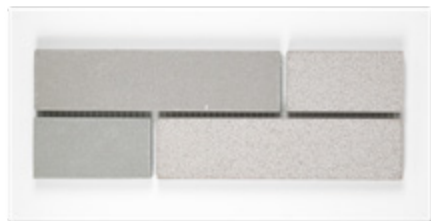

THIN BRICK SKYLINE BLEND