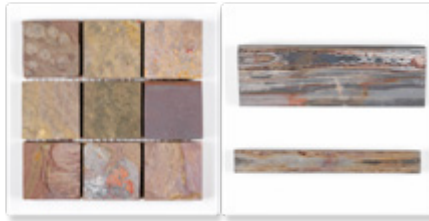

INDIAN MULTI COLOR SLATE
2"X2" SQUARE TUMBLED

INDIAN MULTI COLOR
SLATE TRIMS