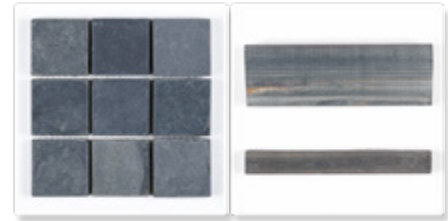

- BRAZILIAN GREY SLATE GAUGED
- BRAZILIAN BLACK SLATE GAUGED
- BRAZILIAN MULTI COLOR SLATE GAUGED
- INDIAN BLUESTONE SLATE GAUGED
- INDIAN AUTUMN SLATE GAUGED
- INDIAN MULTI COLOR SLATE GAUGED
- CALIFORNIA GOLD SLATE GAUGED
- INDIAN BLACK SLATE GAUGED
- INDIAN AUTUMN SLATE - 2"X2" SQUARE TUMBLED
- INDIAN AUTUMN SLATE - TRIMS
- INDIAN MULTI COLOR SLATE - 2"X2" SQUARE TUMBLED
- INDIAN MULTI COLOR SLATE - TRIMS
- CALIFORNIA GOLD SLATE - 2"X2" SQUARE TUMBLED
- CALIFORNIA GOLD SLATE - TRIMS
- INDIAN BLACK SLATE - 2"X2" SQUARE TUMBLED
- INDIAN BLACK SLATE - TRIMS
- GOLD GREEN QUARTZITE GAUGED
- GOLD GREEN QUARTZITE POLISHED
- OSTRICH GREY QUARTZITE GAUGED
- OSTRICH GREY QUARTZITE POLISHED
- OSTRICH GREY QUARTZITE - 2"X2" SQUARE TUMBLED
- OSTRICH GREY QUARTZITE - TRIMS
- COPPER QUARTZITE GAUGED
- COPPER QUARTZITE POLISHED

BRAZILIAN GREY SLATE GAUGED

BRAZILIAN BLACK SLATE GAUGED

BRAZILIAN MULTI COLOR SLATE GAUGED

INDIAN BLUESTONE SLATE GAUGED

INDIAN AUTUMN SLATE GAUGED

INDIAN MULTI COLOR SLATE GAUGED

CALIFORNIA GOLD SLATE GAUGED

INDIAN BLACK SLATE GAUGED

INDIAN AUTUMN SLATE
2"X2" SQUARE TUMBLED

INDIAN AUTUMN SLATE
TRIMS

INDIAN MULTI COLOR SLATE
2"X2" SQUARE TUMBLED

INDIAN MULTI COLOR
SLATE TRIMS

CALIFORNIA GOLD SLATE
2"X2" SQUARE TUMBLED

CALIFORNIA GOLD SLATE
TRIMS

INDIAN BLACK SLATE
2"X2" SQUARE TUMBLED

INDIAN BLACK SLATE
TRIMS

GOLD GREEN QUARTZITE GAUGED

GOLD GREEN QUARTZITE POLISHED

OSTRICH GREY QUARTZITE GAUGED

OSTRICH QUARTZITE GREY POLISHED