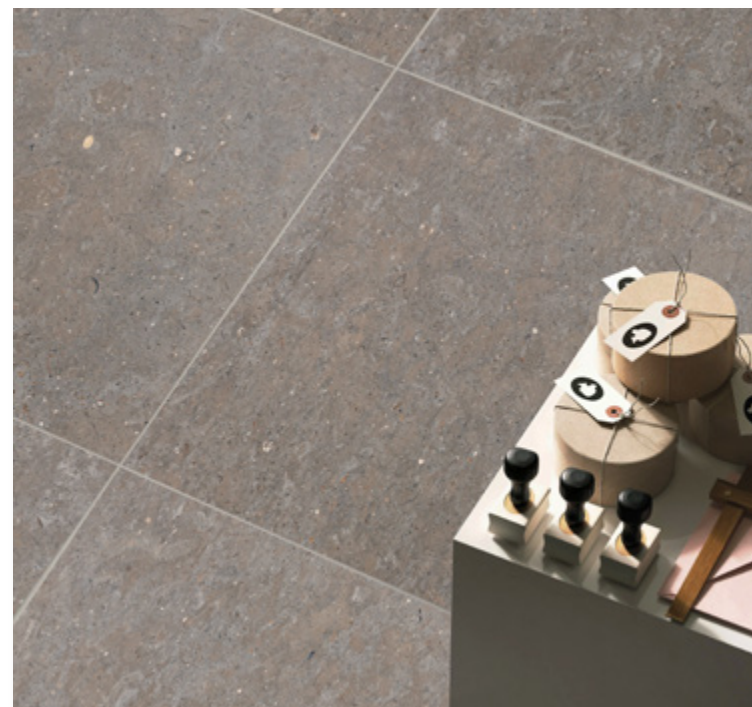

LAGOS BLUE LIMESTONE

Lagos Blue limestone, originating from Portugal, is a unique stone characterized by its warm medium grey color, enhanced by delicate hints of blue, tan, and beige. Valued for its strength, uniform coloration, and sophisticated look, this limestone serves as an exceptional option that complements a variety of materials.

Portugal
Shown in Lagos Blue 12" x 24" Honed

FINISHES
Honed (H), Distressed (D)

TILES

12" x 12" x 3/8"	H
12" x 24" x 3/8"	H
18" x 18" x 1/2"	H
24" x 24" x 1/2"	H
Antigo - Lagos Blue Blend 16" x 24" x 5/8"	D

SLABS

2 CM	H