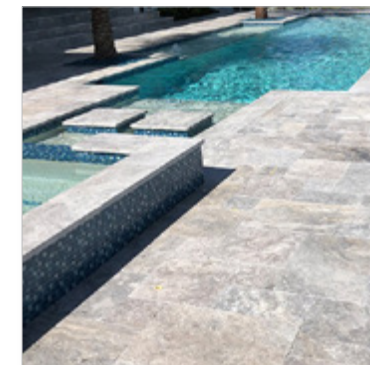

4XFREE / 8XFREE VEENER

4XFree Length Corner	S
4XFree Length Veneer	S
8XFree Length Corner	S
8XFree Length Veneer	S

Versailles Pattern Paver