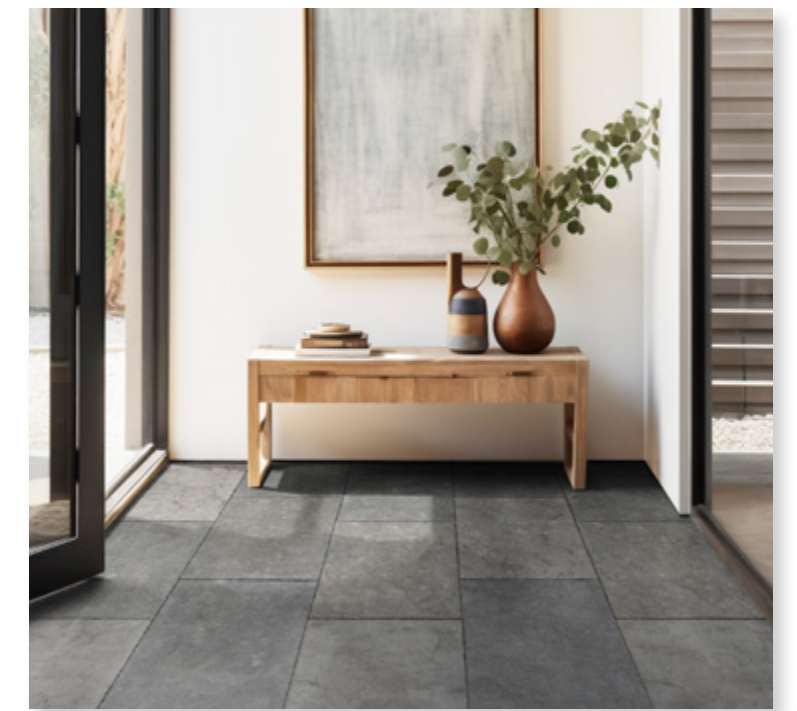

Sintra Blend

Lagos Blue Blend