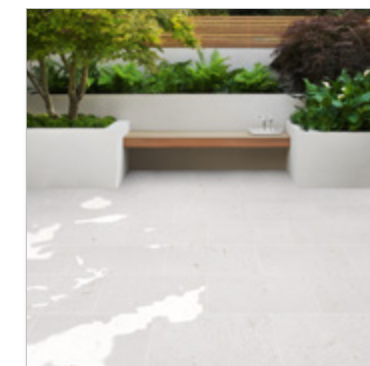

LYMRA LIMESTONE

Lymra Limestone, a natural stone sourced from Turkey, is distinguished by its creamy, off-white chalk color, providing a distinctive and uniform look. Its adaptability across various formats renders it an ideal choice for designers and architects seeking to utilize the material in diverse applications while achieving a blend of rustic and modern aesthetics.

Turkey
Shown in Lymra 12" x 24" Honed

FINISHES
Honed (H), Brushed/ Chiseled (BC), Fence (FE), Horizon (HZ)
Tumbled (T), Natural (N), Splitface (S)

TILES

12" x 12" x 1/2"	H
12" x 24" x 1/2"	H
18" x 18" x 1/2"	H
24" x 24" x 1/2"	H
Ravello - Lymra 6" x 24" x 3/8"	FE
Ravello - Lymra 12" x 24" x 3/8"	HZ
Ravello - Lymra 18" x 36" x 3/8"	HZ
Versailles Pattern Set x 1/2" (2) 8X8, (1) 8X16, (2) 16X16, (1) 16X24	BC

SLABS

2 CM	H

TRIMS

Modern Chair Rail 2" x 12" x 7/8"	H
Modern Liner 3/4" x 12" x 3/4"	H

PAVERS

16" x 24" x 3 CM	T
24" x 24" x 3 CM	T
Versailles Pattern Set x 3 CM (2) 8X8, (1) 8X16, (2) 16X16, (1) 16X24	T

POOL COPING

12" x 24" x 3 CM Eased Edge	H
16" x 24" x 5 CM Eased Edge	H

LEDGER PANEL

Ledger Panel 6" x 24"	N
Dogear Corner 6" x 6", 6" x 18"	N

4XFREE / 8XFREE VEENER

4XFree Length Veneer	S
4XFree Length Corner	S
8XFree Length Veneer	S
8XFree Length Corner	S

12" x 24"