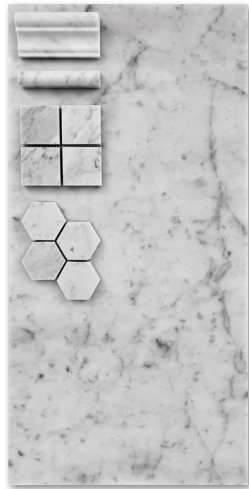

WHITE CARRARA DISPLAY PROGRAM

Marketing Displays

12X24
CARWHIMA1224