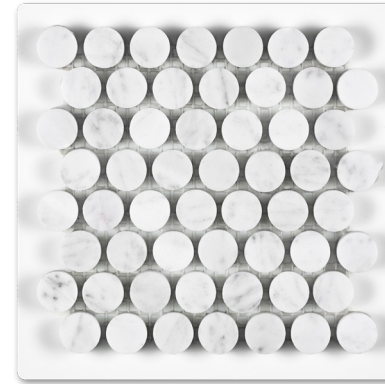

NSR COUNTERTOP PROGRAM

Marketing Displays

7X7 ID CARDS

3" HEXAGON HONED

3" HEXAGON POLISHED

2" HEXAGON HONED

2" HEXAGON POLISHED

1" HEXAGON HONED

1" HEXAGON POLISHED

1"X3" HERRINGBONE HONED

1"X3" HERRINGBONE POLISHED

NSR COUNTERTOP PROGRAM

Marketing Displays

7X7 ID CARDS

1"X4" HERRINGBONE HONED

2"X2" SQUARE HONED