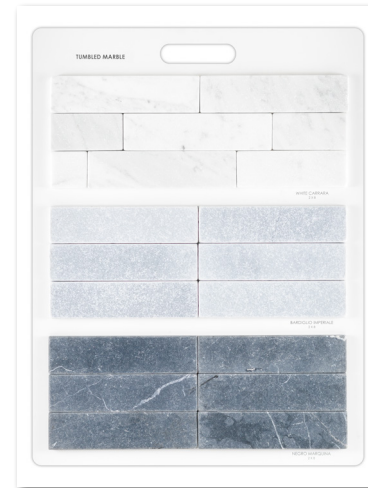

TUMBLED MARBLE
LBTS46