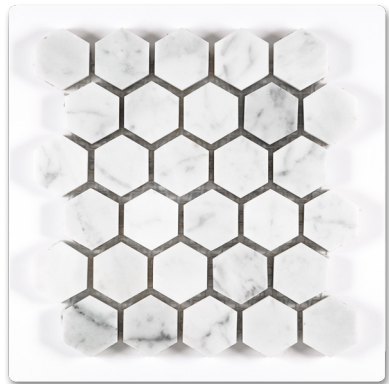

NSR COUNTERTOP PROGRAM

Marketing Displays

7X7 ID CARDS

3" HEXAGON HONED

3" HEXAGON POLISHED

2" HEXAGON HONED

2" HEXAGON POLISHED

1" HEXAGON HONED

1" HEXAGON POLISHED

1"X3" HERRINGBONE HONED

1"X3" HERRINGBONE POLISHED

NSR COUNTERTOP PROGRAM

Marketing Displays

7X7 ID CARDS

1"X4" HERRINGBONE HONED

2"X2" SQUARE HONED