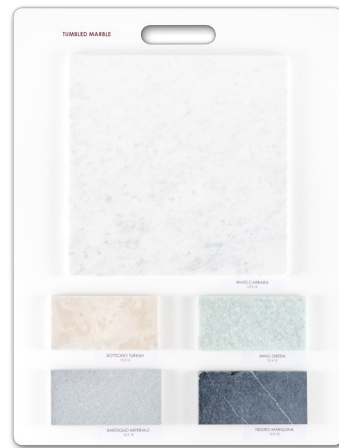

TUMBLED MARBLE
LBTM45