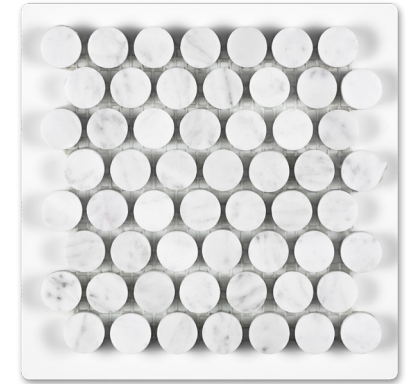

PENNY ROUND POLISHED