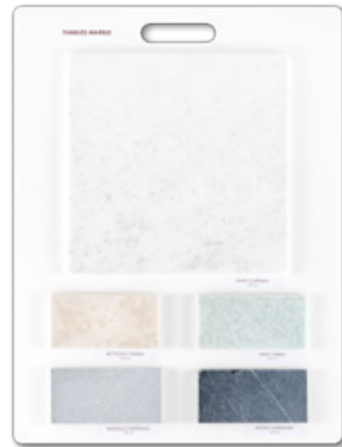

2X8 TUMBLED

RAVELLO FENCE

RAVELLO HORIZON

WHITE CARRARA DISPLAY PROGRAM

Marketing Displays

12X24
CARWHIMA1224

TUMBLED MARBLE
LBTM45

TUMBLED MARBLE
LBTS46