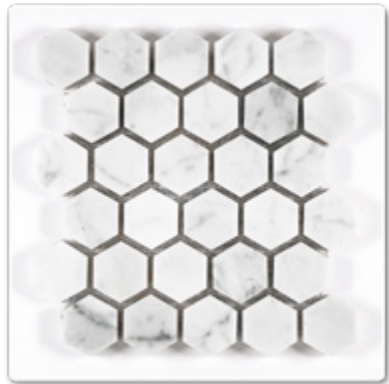

Grand Chair Rail (F5)
Honed/ Polished

Standard Liner
Honed/ Polished

Mini Liner
Honed/ Polished

Quarter Round
Honed/ Polished

SLABS

2CM, 3CM Honed/ Polished

3X6 HONED

3X6 POLISHED

3X6 TUMBLED

2X8 TUMBLED

6X6 RAVELLO FENCE

6X6 RAVELLO HORIZON

NSR COUNTERTOP PROGRAM

Marketing Displays

7X7 ID CARDS

3" HEXAGON HONED

3" HEXAGON POLISHED

2" HEXAGON HONED

2" HEXAGON POLISHED

1" HEXAGON HONED

1" HEXAGON POLISHED

1"X3" HERRINGBONE HONED

1"X3" HERRINGBONE POLISHED

NSR COUNTERTOP PROGRAM