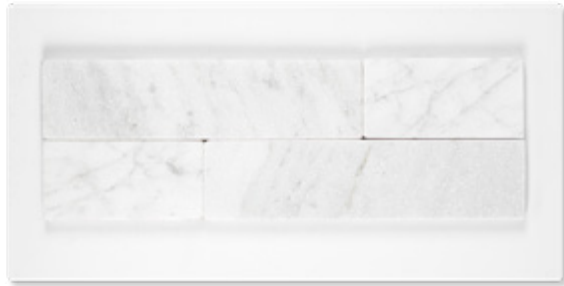

2X8 TUMBLED