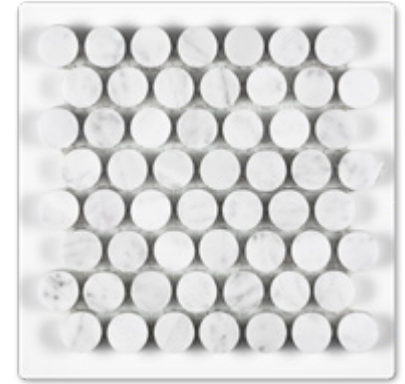

Marketing Displays

7X7 ID CARDS

1"X4" HERRINGBONE HONED

2"X2" SQUARE HONED

PENNY ROUND HONED

PENNY ROUND POLISHED

BASKETWEAVE W/ BLACK DOT HONED

BASKETWEAVE W/ BLACK DOT POLISHED