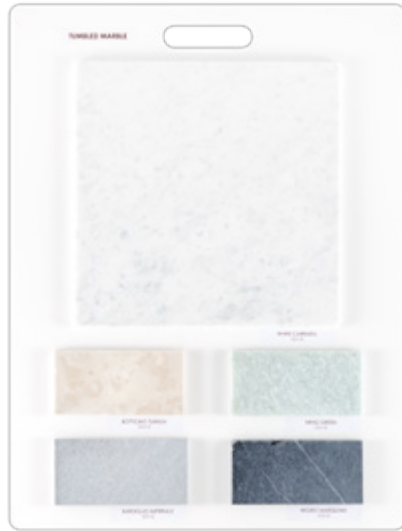

12X12 TUMBLED LIBRARY BOARDS / CATALOG

Marketing Displays

LIBRARY BOARD
LBTM45