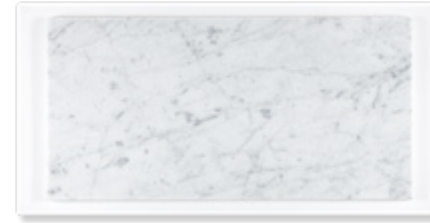

WHITE CARRARA
7X14 ID CARD