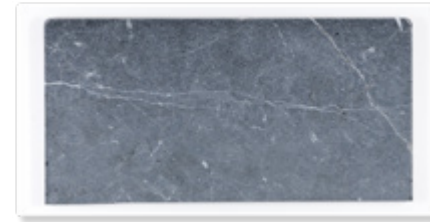

MING GREEN MARBLE

TUMBLED 7X14 ID CARD PROGRAM

Marketing Displays

7X14 COUNTERTOP DISPLAY SET

WHITE CARRARA
7X14 ID CARD

BARDIGLIO IMPERIALE
7X14 ID CARD

NEGRO MARQUINA
7X14 ID CARD

BOTTICINO TURKISH
7X14 ID CARD