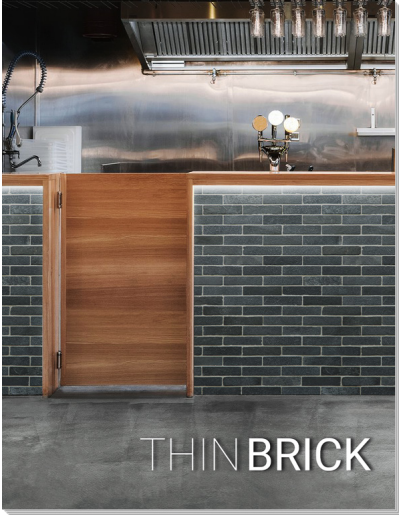

THIN BRICK CATALOG