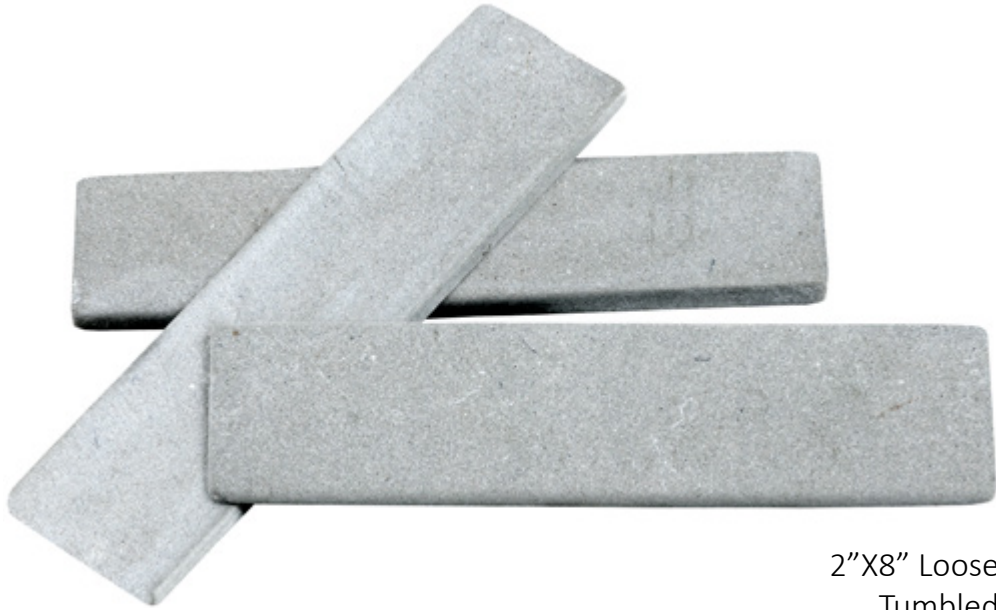

SKYLINE

2X8 Thin Brick | Sandstone

Thickness: 3/8"
Color: Light Grey

2"X8" Loose
Tumbled