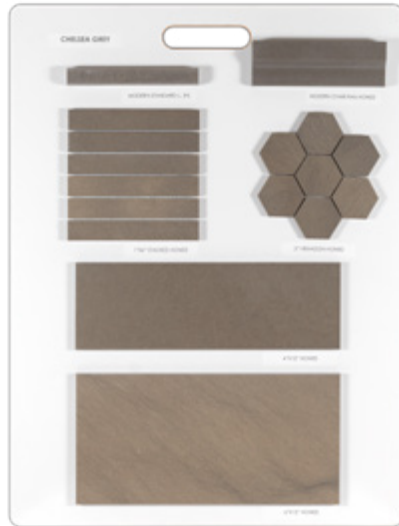

OCEAN REEF

JURA GREY

JURA BEIGE

LAGOS BLUE

CHELSEA GREY

CHELSEA GREY
LBCG22

OCEAN REEF SHELLSTONE
LBOR19

LIMESTONE
LBLI21