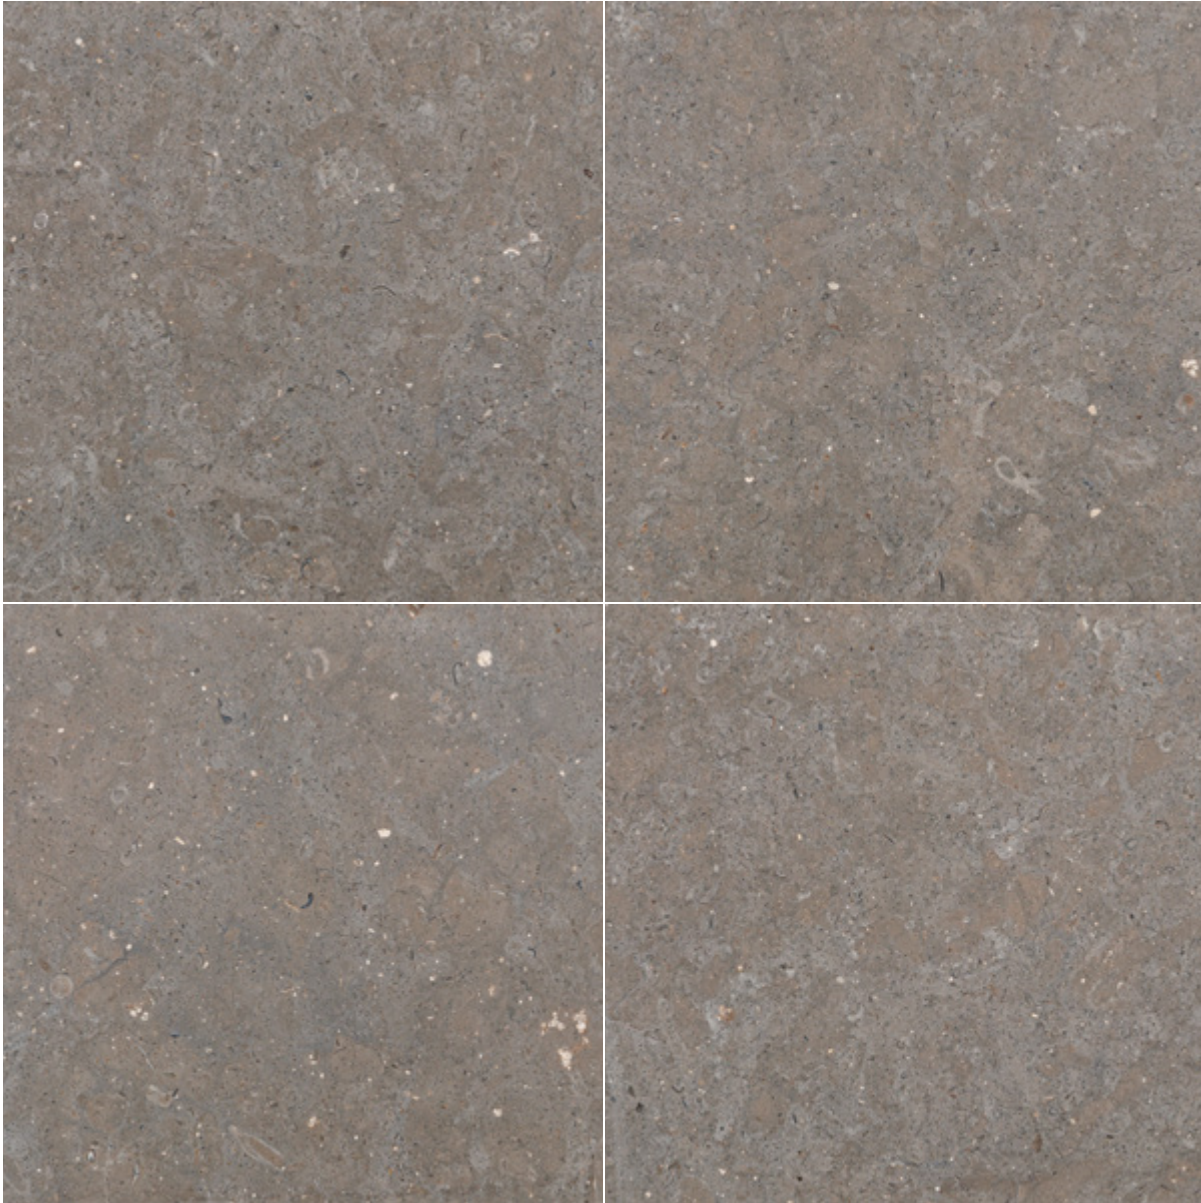

LAGOS BLUE
Collection