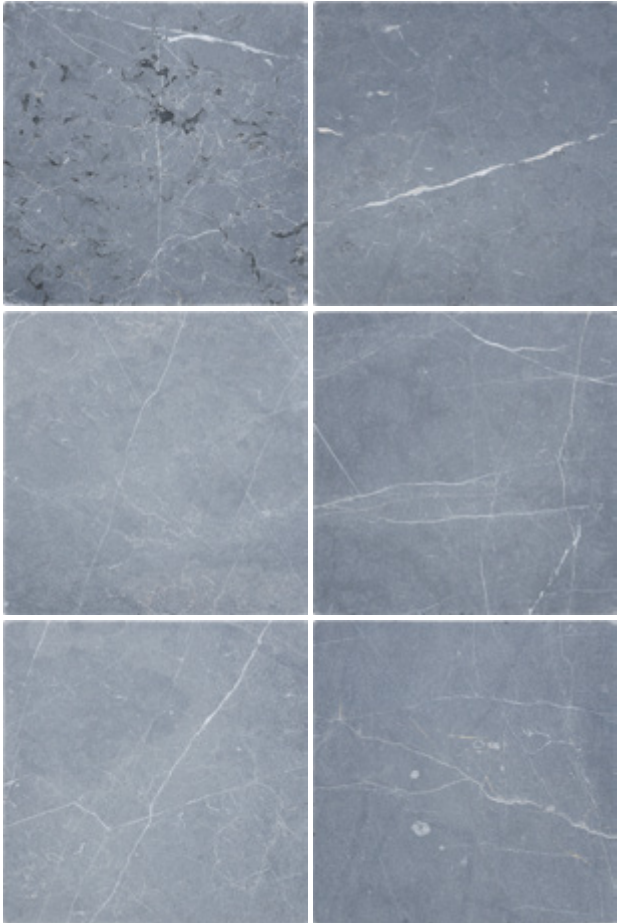

NEGRO MARQUINA

Tumbled Marble

18x18