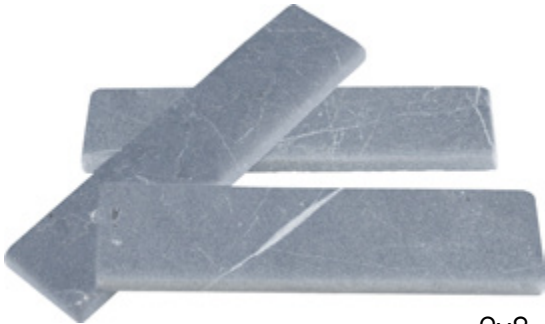

NEGRO MARQUINA

Tumbled Marble

2x8