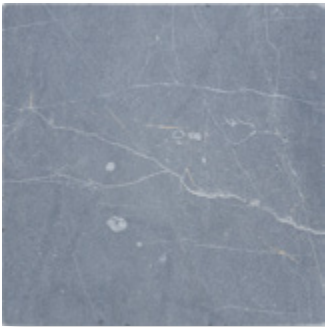

TUMBLED MARBLE

TUMBLED MARBLE COLLECTION

2X8, 12X12, 18X18

- NSR's Tumbled marble collection is available in White Carrara, Bardiglio Imperiale, Negro Marquina, Botticino Turkish and Ming Green.
- Characterized by a softer surface and uneven edges, tumbled tiles have a worn and rustic look and feel.
- The color on tumbled tiles is more muted than honed or polished, with chips and cracks being common.
- The process for tumbling tile consists of placing the marble tiles into a rubber drum that also includes things like rocks, sand, and water.
- A classic use includes installation of tumbled tiles in a checkerboard pattern, adding a beautiful graphic to any space.

NEGRO MARQUINA

Tumbled Marble

2x8

18x18

12x12

BOTTICINO TURKISH
Tumbled Marble

12x12

MING GREEN
Tumbled Marble