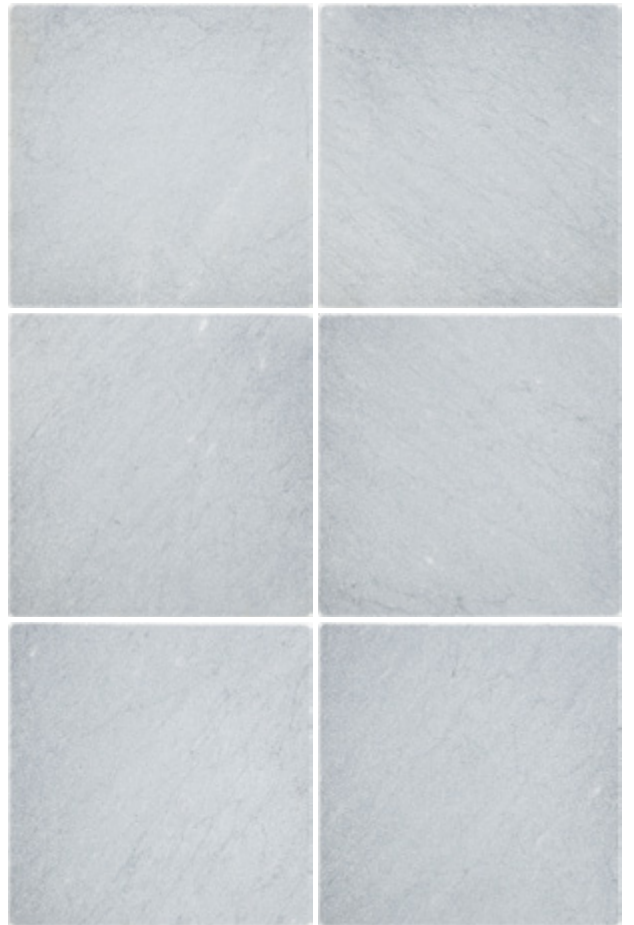

TUMBLED MARBLE

TUMBLED MARBLE COLLECTION

2X8, 12X12, 18X18

- NSR's Tumbled marble collection is available in White Carrara, Bardiglio Imperiale, Negro Marquina, Botticino Turkish and Ming Green.
- Characterized by a softer surface and uneven edges, tumbled tiles have a worn and rustic look and feel.
- The color on tumbled tiles is more muted than honed or polished, with chips and cracks being common.
- The process for tumbling tile consists of placing the marble tiles into a rubber drum that also includes things like rocks, sand, and water.
- A classic use includes installation of tumbled tiles in a checkerboard pattern, adding a beautiful graphic to any space.

WHITE CARRARA
Tumbled Marble

2x8

18x18

12x12

BARDIGLIO IMPERIALE
Tumbled Marble

2x8

18x18

12x12