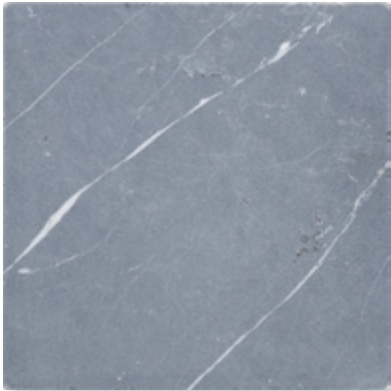

NEGRO MARQUINA

Tumbled Marble

18x18