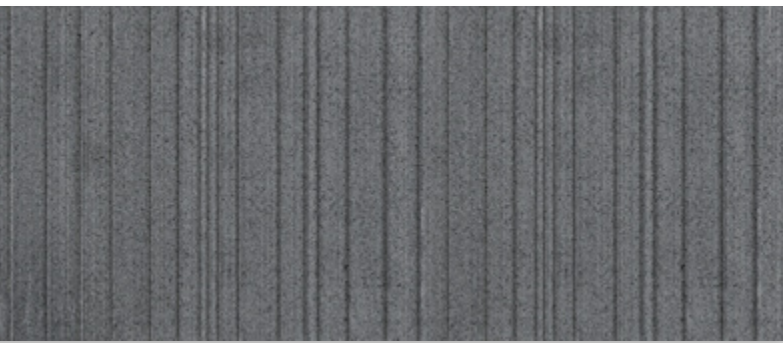

BLACK BASALT
Natural Stone Texture Tile

RAVELLO FENCE 6X24

This stunning design seamlessly combines the beauty of natural stone with the sophistication of vertical lines. Our innovative fence finish elevates the possibilities for creative expression in design, making it ideal for various wall applications.

ITEM NAME	PART NUMBER	MATERIAL	THICKNESS	SF - PCS/ CARTON	SF - BOXES/ CRATE
White Carrara 6x24 Fence	MARRAVWC0624FE	Marble	3/8"	10 SF - 10 Pieces	360 SF - 36 Boxes
Lymra 6x24 Fence	LIMRAVLY0624FE	Limestone	3/8"	10 SF - 10 Pieces	360 SF - 36 Boxes
Black Basalt 6x24 Fence	BASRAVBB0624FE	Basalt	3/8"	10 SF - 10 Pieces	360 SF - 36 Boxes

Ravello texture tiles are distinguished by their grooved lines, which can be oriented vertically or horizontally. These unidirectional lines are engineered to be installed following a specified groove direction, ensuring dynamic light and shadow effects. Adhering to the recommended installation orientation is crucial, as any deviation will lead to noticeable inconsistencies in texture and overall aesthetic.