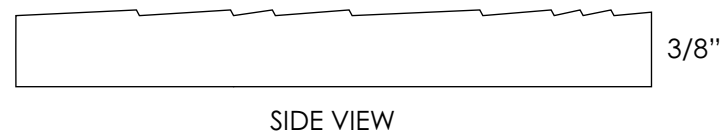

ITEM NAME	PART NUMBER	MATERIAL	THICKNESS	SF - PCS/ CARTON	SF - BOXES/ CRATE
White Carrara 12x24 Horizon	MARRAVWC1224HO	Marble	3/8"	10 SF - 5 Pieces	360 SF - 36 Boxes
Lymra 12x24 Horizon	LIMRAVLY1224HO	Limestone	3/8"	10 SF - 5 Pieces	360 SF - 36 Boxes
Black Basalt 12x24 Horizon	BASRAVBB1224HO	Basalt	3/8"	10 SF - 5 Pieces	360 SF - 36 Boxes

Ravello texture tiles are distinguished by their grooved lines, which can be oriented vertically or horizontally. These unidirectional lines are engineered to be installed following a specified groove direction, ensuring dynamic light and shadow effects. Adhering to the recommended installation orientation is crucial, as any deviation will lead to noticeable inconsistencies in texture and overall aesthetic.