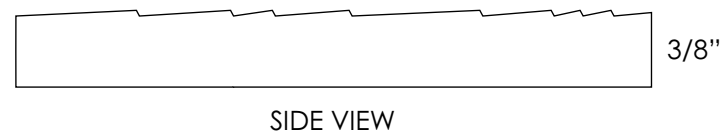

RAVELLO FENCE 6X24

This stunning design seamlessly combines the beauty of natural stone with the sophistication of vertical lines. Our innovative fence finish elevates the possibilities for creative expression in design, making it ideal for various wall applications.