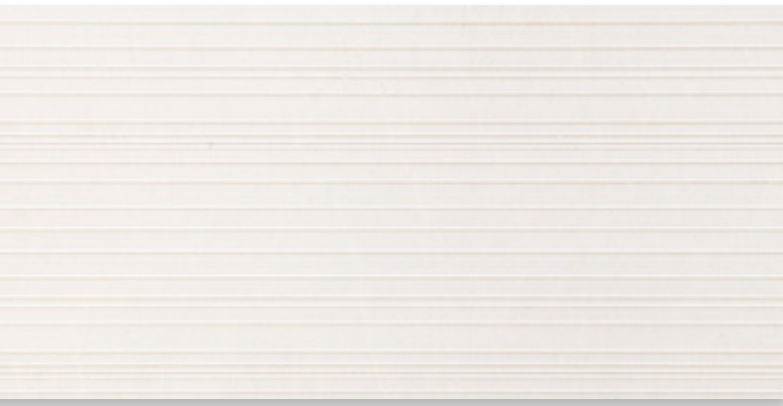

LYMRA
Natural Stone Texture Tile