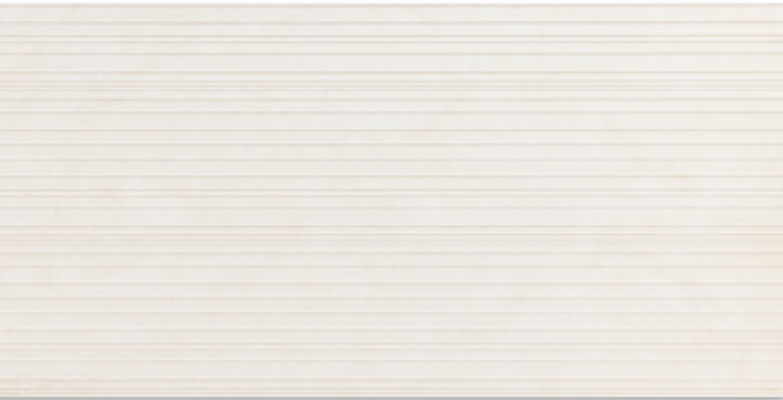

LYMRA
Natural Stone Texture Tile