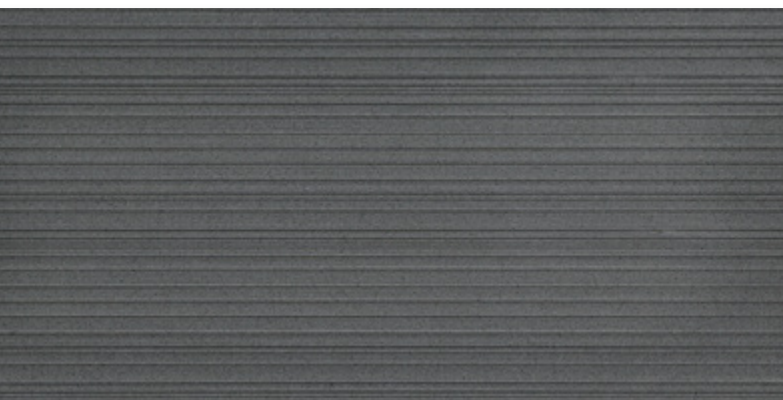

BLACK BASALT
Natural Stone Texture Tile

RAVELLO HORIZON 18X36

Words become unnecessary when one's vision extends beyond the horizon. As perspectives change, boundaries dissolve, and subtleties along with shadows form a silent language of connection.

Oversized eighteen by thirty-six tiles with a linear horizon finish show that having the right perspective makes all the difference.

ITEM NAME	PART NUMBER	MATERIAL	THICKNESS	SF - PCS/ CARTON	SF - BOXES/ CRATE
White Carrara 18x36 Horizon	MARRAVWC1836HO	Marble	3/8"	18 SF - 4 Pieces	360 SF - 20 Boxes
Lymra 18x36 Horizon	LIMRAVLY1836HO	Limestone	3/8"	18 SF - 4 Pieces	360 SF - 20 Boxes
Black Basalt 18x36 Horizon	BASRAVBB1836HO	Basalt	3/8"	18 SF - 4 Pieces	360 SF - 20 Boxes

Ravello texture tiles are distinguished by their grooved lines, which can be oriented vertically or horizontally. These unidirectional lines are engineered to be installed following a specified groove direction, ensuring dynamic light and shadow effects. Adhering to the recommended installation orientation is crucial, as any deviation will lead to noticeable inconsistencies in texture and overall aesthetic.