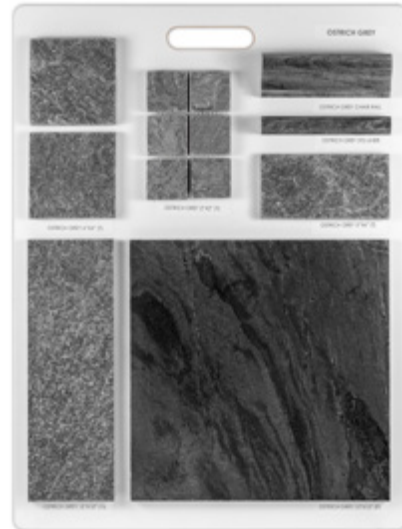

QUARTZITE

Product Display Options

QUARTZITE 3X6 SAMPLE PROGRAM

Marketing Displays

OSTRICH GREY GAUGED

GOLD GREEN GAUGED

COPPER GAUGED

OSTRICH GREY POLISHED

GOLD GREEN POLISHED

COPPER POLISHED

QUARTZITE LIBRARY BOARD / CATALOG

Marketing Displays

OSTRICH GREY
LBOG30

SLATE QUARTZITE CATALOG

QUARTZITE 7X7 ID CARDS PROGRAM

Marketing Displays