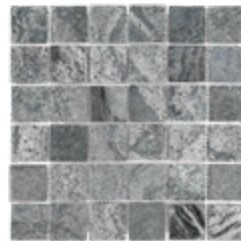

QUARTZITE

QUARTZITE

- NSR's versatile Quartzite collection includes tiles imported from India which feature mosaics, and trims in various finishes. Our small Tumbled tiles come in a range of 3x6, 4x4 and 6x6. Our field tile sizes are available in 12x12 and 16x16 in either a gauged or polished finish.
- Quartzite is recognized for its layered appearance and textured surface, which gives it a natural look.
- Quartzite is an excellent material for enhancing both outdoor and indoor spaces. It can serve as a striking focal point or a harmonious backdrop that complements natural surroundings. With its rustic charm, durability, and unique appearance, quartzite is a fantastic choice for both exterior and interior design.
- Quartzite marketing displays include 3x6 samples, library boards 7x7 and 7x14 ID cards, and catalogs.

OSTRICH GREY

Collection

3" x 6" Tumbled

4" x 4" Tumbled

6" x 6" Tumbled

12" x 12" Polished

16" x 16" Polished

12" x 12" Gauged

16" x 16" Gauged

OSTRICH GREY Collection

2" x 2" Tumbled

Standard Liner
3/4" x 12" Honed

Standard Chair Rail
2" x 12" Honed

GOLD GREEN

GOLD GREEN

Collection