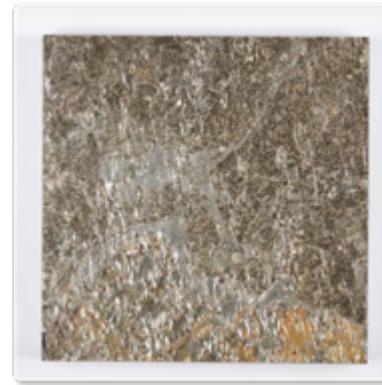

QUARTZITE

QUARTZITE

- NSR's versatile Quartzite collection includes tiles imported from India which feature mosaics, and trims in various finishes. Our small Tumbled tiles come in a range of 3x6, 4x4 and 6x6. Our field tile sizes are available in 12x12 and 16x16 in either a gauged or polished finish.
- Quartzite is recognized for its layered appearance and textured surface, which gives it a natural look.
- Quartzite is an excellent material for enhancing both outdoor and indoor spaces. It can serve as a striking focal point or a harmonious backdrop that complements natural surroundings. With its rustic charm, durability, and unique appearance, quartzite is a fantastic choice for both exterior and interior design.
- Quartzite marketing displays include 3x6 samples, library boards 7x7 and 7x14 ID cards, and catalogs.

12" x 12" Polished

16" x 16" Polished

QUARTZITE 3X6 SAMPLE PROGRAM

Marketing Displays

OSTRICH GREY GAUGED

GOLD GREEN GAUGED

COPPER GAUGED

OSTRICH GREY POLISHED

GOLD GREEN POLISHED

COPPER POLISHED

QUARTZITE LIBRARY BOARD / CATALOG

Marketing Displays

OSTRICH GREY
LBOG30

SLATE QUARTZITE CATALOG

QUARTZITE 7X7 ID CARDS PROGRAM

Marketing Displays

OSTRICH GREY
GAUGED

OSTRICH GREY
POLISHED

GOLD GREEN
GAUGED

GOLD GREEN
POLISHED

APPLICATIONS

Residential, Commercial

Floors/Walls, Interior/Exterior, Backsplash, Fireplaces, Wall Cladding, Pool areas, Patios, Courtyards, Walkways, Pathways, Sidewalks, Stairways.