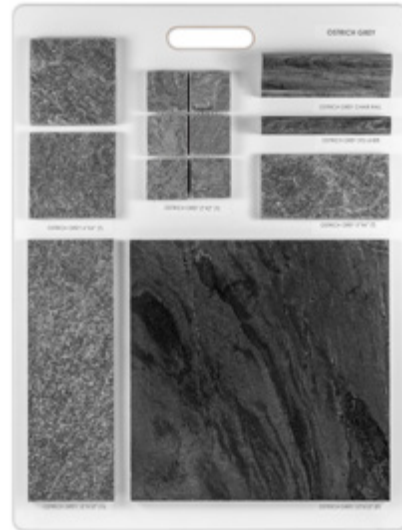

QUARTZITE LIBRARY BOARD / CATALOG

Marketing Displays

OSTRICH GREY
LBOG30