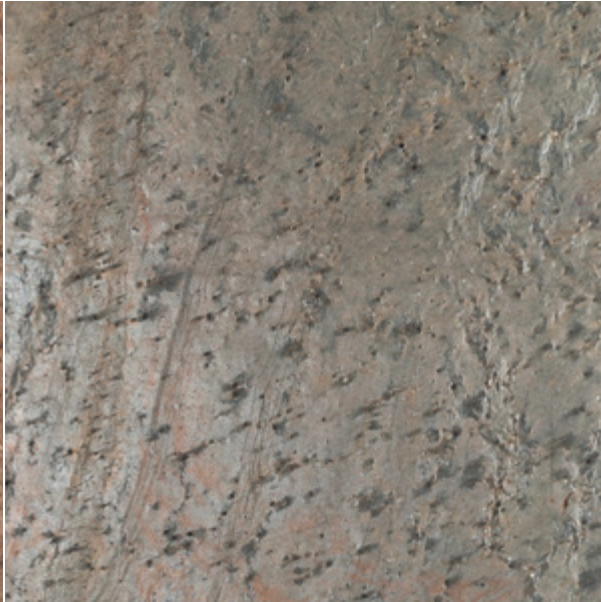

QUARTZITE

QUARTZITE

- NSR's versatile Quartzite collection includes tiles imported from India which feature mosaics, and trims in various finishes. Our small Tumbled tiles come in a range of 3x6, 4x4 and 6x6. Our field tile sizes are available in 12x12 and 16x16 in either a gauged or polished finish.
- Quartzite is recognized for its layered appearance and textured surface, which gives it a natural look.
- Quartzite is an excellent material for enhancing both outdoor and indoor spaces. It can serve as a striking focal point or a harmonious backdrop that complements natural surroundings. With its rustic charm, durability, and unique appearance, quartzite is a fantastic choice for both exterior and interior design.
- Quartzite marketing displays include 3x6 samples, library boards 7x7 and 7x14 ID cards, and catalogs.

12" x 12" Gauged

16" x 16" Gauged

12" x 12" Polished

16" x 16" Polished

COPPER

COPPER
Collection

12" x 12" Gauged

16" x 16" Gauged