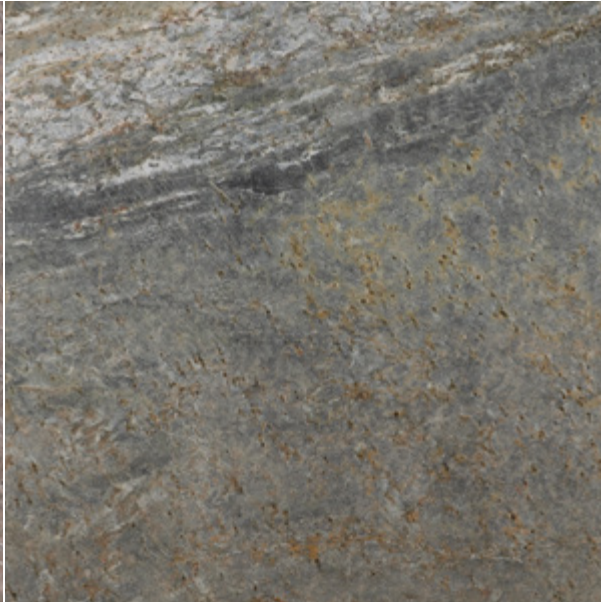

QUARTZITE

QUARTZITE

- NSR's versatile Quartzite collection includes tiles imported from India which feature mosaics, and trims in various finishes. Our small Tumbled tiles come in a range of 3x6, 4x4 and 6x6. Our field tile sizes are available in 12x12 and 16x16 in either a gauged or polished finish.
- Quartzite is recognized for its layered appearance and textured surface, which gives it a natural look.
- Quartzite is an excellent material for enhancing both outdoor and indoor spaces. It can serve as a striking focal point or a harmonious backdrop that complements natural surroundings. With its rustic charm, durability, and unique appearance, quartzite is a fantastic choice for both exterior and interior design.
- Quartzite marketing displays include 3x6 samples, library boards 7x7 and 7x14 ID cards, and catalogs.

12" x 12" Gauged

16" x 16" Gauged

12" x 12" Polished

16" x 16" Polished

COPPER

COPPER
Collection

12" x 12" Gauged

16" x 16" Gauged

12" x 12" Polished

16" x 16" Polished

QUARTZITE 3X6 SAMPLE PROGRAM

Marketing Displays

OSTRICH GREY GAUGED

GOLD GREEN GAUGED

COPPER GAUGED

OSTRICH GREY POLISHED

OSTRICH GREY
GAUGED

OSTRICH GREY
POLISHED

GOLD GREEN
GAUGED

GOLD GREEN
POLISHED

APPLICATIONS

Residential, Commercial

Floors/Walls, Interior/Exterior, Backsplash, Fireplaces, Wall Cladding, Pool areas, Patios, Courtyards, Walkways, Pathways, Sidewalks, Stairways.