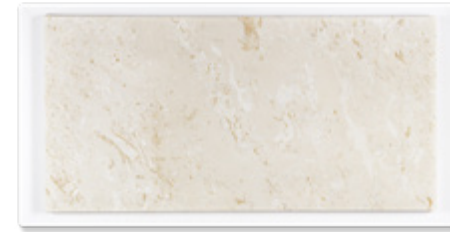

OCEAN REEF

JURA GREY

JURA BEIGE

LAGOS BLUE

CHELSEA GREY

CHELSEA GREY
LBCG22

OCEAN REEF SHELLSTONE
LBOR19

LIMESTONE
LBLI21

CHELSEA GREY
2" HEXAGON HONED

CHELSEA GREY
1"X6" STACKED HONED

7X14 ID CARD PROGRAM

Marketing

OCEAN REEF BRUSHED
7X14 ID CARD
NSR COUNTERTOP DISPLAY ITEM

OCEAN REEF FILLED/ HONED
7X14 ID CARD
NSR COUNTERTOP DISPLAY ITEM