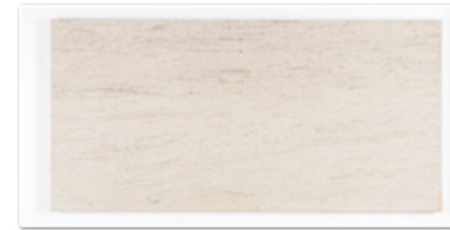

MOCA CREAM HONED
7X14 ID CARD
NSR COUNTERTOP DISPLAY ITEM