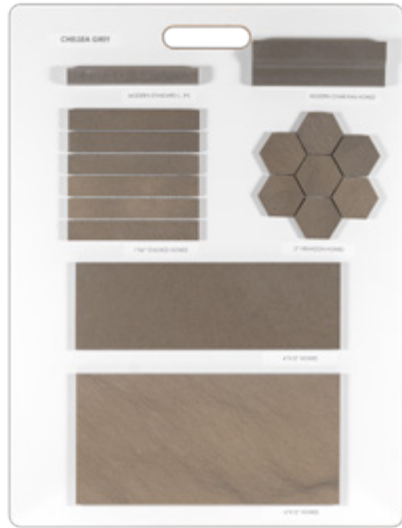

LIMESTONE

Product Display Options

3X6 SAMPLE PROGRAM

Marketing Displays

LYMRA

PORTO BEIGE

MOCA CREAM

CREMA EUROPA

OCEAN REEF

JURA GREY

JURA BEIGE

LAGOS BLUE

CHELSEA GREY

CHELSEA GREY
LBCG22

OCEAN REEF SHELLSTONE
LBOR19

LIMESTONE
LBLI21

CHELSEA GREY
2" HEXAGON HONED

CHELSEA GREY
1"X6" STACKED HONED

7X14 ID CARD PROGRAM

Marketing

OCEAN REEF BRUSHED
7X14 ID CARD
NSR COUNTERTOP DISPLAY ITEM

OCEAN REEF FILLED/ HONED
7X14 ID CARD
NSR COUNTERTOP DISPLAY ITEM