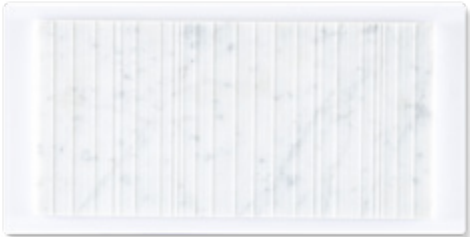

Marketing

LYMRA LIMESTONE
DISPLAY BOARD 12X24 HORIZON

LYMRA LIMESTONE
DISPLAY BOARD 6X24 FENCE

BLACK BASALT
DISPLAY BOARD 12X24 HORIZON

BLACK BASALT
DISPLAY BOARD 6X24 FENCE

RAVELLO 7X14 ID CARD PROGRAM

Marketing

7X14 COUNTERTOP DISPLAY SET

WHITE CARRARA FENCE
7X14 ID CARD

WHITE CARRARA HORIZON
7X14 ID CARD

LYMRA FENCE
7X14 ID CARD

LYMRA HORIZON
7X14 ID CARD

BLACK BASALT FENCE
7X14 ID CARD

BLACK BASALT HORIZON
7X14 ID CARD