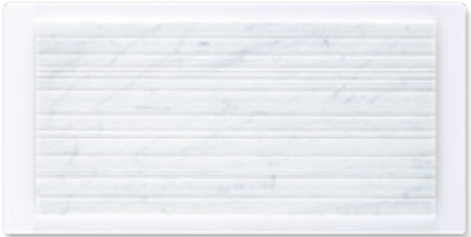

Marketing

LYMRA LIMESTONE
DISPLAY BOARD 12X24 HORIZON

LYMRA LIMESTONE
DISPLAY BOARD 6X24 FENCE

BLACK BASALT
DISPLAY BOARD 12X24 HORIZON

BLACK BASALT
DISPLAY BOARD 6X24 FENCE

RAVELLO 7X14 ID CARD PROGRAM

Marketing

7X14 COUNTERTOP DISPLAY SET

WHITE CARRARA FENCE
7X14 ID CARD

WHITE CARRARA HORIZON
7X14 ID CARD

LYMRA FENCE
7X14 ID CARD

LYMRA HORIZON
7X14 ID CARD

BLACK BASALT FENCE
7X14 ID CARD

BLACK BASALT HORIZON
7X14 ID CARD