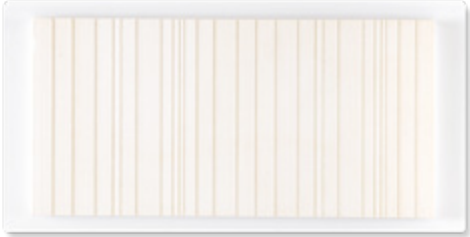

Marketing

LYMRA LIMESTONE
DISPLAY BOARD 12X24 HORIZON

LYMRA LIMESTONE
DISPLAY BOARD 6X24 FENCE

BLACK BASALT
DISPLAY BOARD 12X24 HORIZON

BLACK BASALT
DISPLAY BOARD 6X24 FENCE

RAVELLO 7X14 ID CARD PROGRAM

Marketing

7X14 COUNTERTOP DISPLAY SET

WHITE CARRARA FENCE
7X14 ID CARD

WHITE CARRARA HORIZON
7X14 ID CARD

LYMRA FENCE
7X14 ID CARD

LYMRA HORIZON
7X14 ID CARD

BLACK BASALT FENCE
7X14 ID CARD

BLACK BASALT HORIZON
7X14 ID CARD