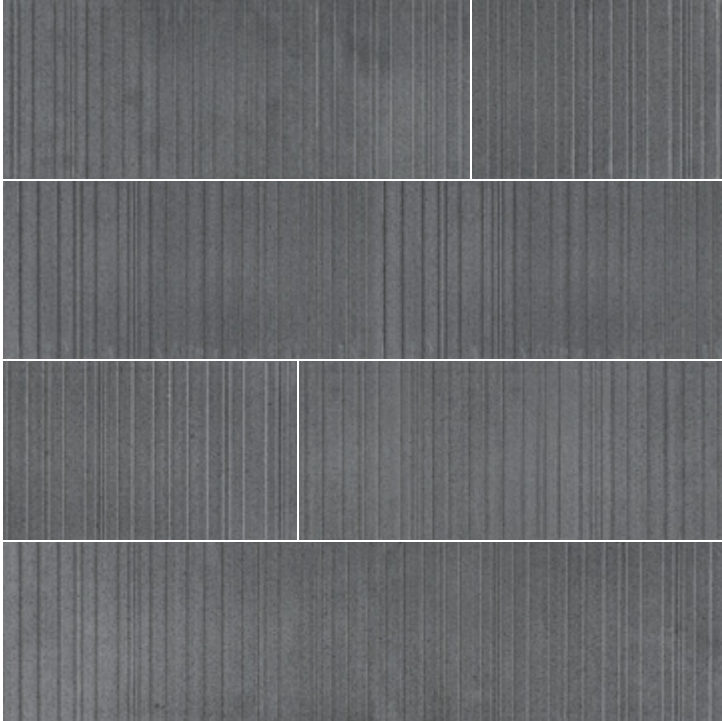

LYMRA LIMESTONE
DISPLAY BOARD 6X24 FENCE

BLACK BASALT
DISPLAY BOARD 6X24 FENCE