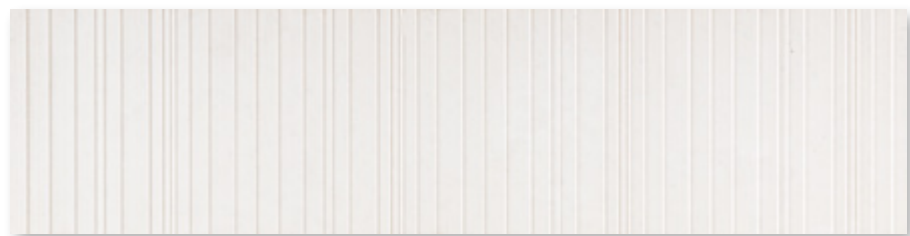

RAVELLO

Lymra Limestone

Finish: Fence, Horizon

Format: Texture Tile

Thickness: 3/8"

Dimensions: 6x24, 12x24, 18x36

6 X 24 | FENCE