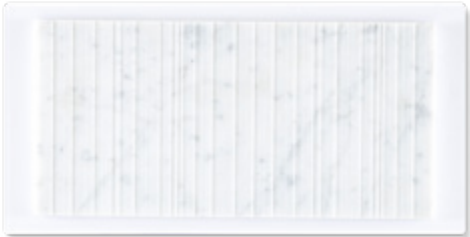

BLACK BASALT
DISPLAY BOARD 12X24 HORIZON

BLACK BASALT
DISPLAY BOARD 6X24 FENCE

RAVELLO 7X14 ID CARD PROGRAM

Marketing

7X14 COUNTERTOP DISPLAY SET

WHITE CARRARA FENCE
7X14 ID CARD

WHITE CARRARA HORIZON
7X14 ID CARD