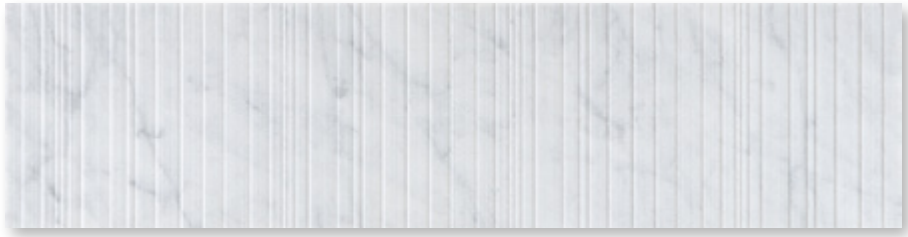

RAVELLO

RAVELLO

- NSR's new Texture collection welcomes a combination of the aesthetics qualities of natural stone and the simplicity of rhythmic vertical and horizontal lines.
- Ravello's neutral palette offers a tasteful, sleek composition, bringing a tangible sense of calm and balance to any background.
- This collection features three different materials: White Carrara Marble, Lymra Limestone, and Basalt Black in three different sizes: 6"X24", 12"X24" and 18"X36".
- Two distinct finishes are available: FENCE, featuring groove lines running vertically, and HORIZON, with lines running horizontally.
- Ravello texture tiles are distinguished by their grooved lines, which can be oriented vertically or horizontally. These unidirectional lines are engineered to be installed following a specified groove direction, ensuring dynamic light and shadow effects. Adhering to the recommended installation orientation is crucial, as any deviation will lead to noticeable inconsistencies in texture and overall aesthetic.

WHITE CARRARA

RAVELLO

White Carrara Marble

Finish: Fence, Horizon

Format: Texture Tile

Thickness: 3/8"

Dimensions: 6x24, 12x24, 18x36

6 X 24 | FENCE

12 X 24 | HORIZON

18 X 36 | HORIZON

LYMRA

RAVELLO

Lymra Limestone

Finish: Fence, Horizon

Format: Texture Tile

Thickness: 3/8"