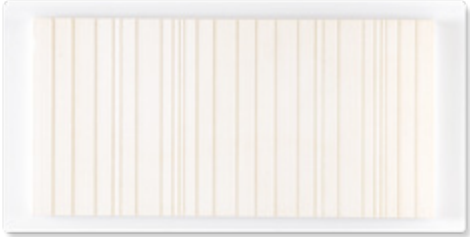

RAVELLO

RAVELLO

- NSR's new Texture collection welcomes a combination of the aesthetics qualities of natural stone and the simplicity of rhythmic vertical and horizontal lines.
- Ravello's neutral palette offers a tasteful, sleek composition, bringing a tangible sense of calm and balance to any background.
- This collection features three different materials: White Carrara Marble, Lymra Limestone, and Basalt Black in three different sizes: 6"X24", 12"X24" and 18"X36".
- Two distinct finishes are available: FENCE, featuring groove lines running vertically, and HORIZON, with lines running horizontally.
- Ravello texture tiles are distinguished by their grooved lines, which can be oriented vertically or horizontally. These unidirectional lines are engineered to be installed following a specified groove direction, ensuring dynamic light and shadow effects. Adhering to the recommended installation orientation is crucial, as any deviation will lead to noticeable inconsistencies in texture and overall aesthetic.

BLACK BASALT
DISPLAY BOARD 12X24 HORIZON

BLACK BASALT
DISPLAY BOARD 6X24 FENCE

RAVELLO 7X14 ID CARD PROGRAM

Marketing

7X14 COUNTERTOP DISPLAY SET

WHITE CARRARA FENCE
7X14 ID CARD

WHITE CARRARA HORIZON
7X14 ID CARD

LYMRA FENCE
7X14 ID CARD

LYMRA HORIZON
7X14 ID CARD

BLACK BASALT FENCE
7X14 ID CARD

BLACK BASALT HORIZON
7X14 ID CARD

WHITE CARRARA
6X6 SAMPLE

LYMRA
6X6 SAMPLE

BLACK BASALT
6X6 SAMPLE

LIBRARY BOARD
LBRA45