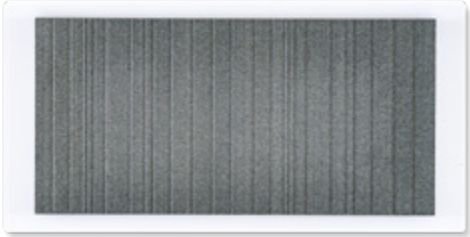

BLACK BASALT FENCE
7X14 ID CARD