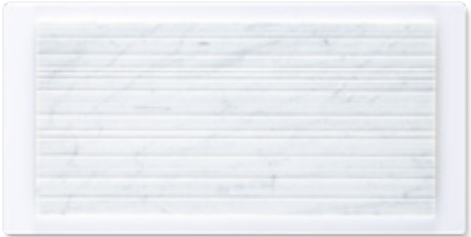

RAVELLO

RAVELLO

- NSR's new Texture collection welcomes a combination of the aesthetics qualities of natural stone and the simplicity of rhythmic vertical and horizontal lines.
- Ravello's neutral palette offers a tasteful, sleek composition, bringing a tangible sense of calm and balance to any background.
- This collection features three different materials: White Carrara Marble, Lymra Limestone, and Basalt Black in three different sizes: 6"X24", 12"X24" and 18"X36".
- Two distinct finishes are available: FENCE, featuring groove lines running vertically, and HORIZON, with lines running horizontally.
- Ravello texture tiles are distinguished by their grooved lines, which can be oriented vertically or horizontally. These unidirectional lines are engineered to be installed following a specified groove direction, ensuring dynamic light and shadow effects. Adhering to the recommended installation orientation is crucial, as any deviation will lead to noticeable inconsistencies in texture and overall aesthetic.

BLACK BASALT
DISPLAY BOARD 12X24 HORIZON

BLACK BASALT
DISPLAY BOARD 6X24 FENCE

RAVELLO 7X14 ID CARD PROGRAM

Marketing

7X14 COUNTERTOP DISPLAY SET

WHITE CARRARA FENCE
7X14 ID CARD

WHITE CARRARA HORIZON
7X14 ID CARD