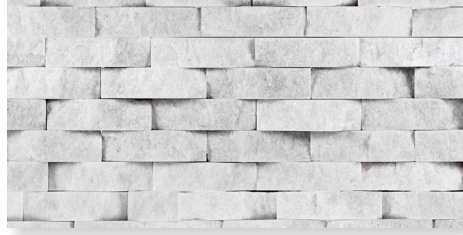

LEDGER PANELS

Product Display Options

LEDGER PANELS DISPLAY PROGRAM

Marketing

LANDSCAPE DISPLAY
INCLUDES (14) 12"X24" LEDGER PANEL DISPLAY BOARDS
84.5" X 44.50" X 26"
METAL FRAME - MDF BASE
BLACK MATTE

LEDGER PANELS 12X24 DISPLAY PROGRAM

Marketing

WHITE
NATURAL

WHITE
BASKETWEAVE

RAINSTORM
NATURAL

ARGENTO
NATURAL

DESERT GOLD
BASKETWEAVE

DESERT GOLD
GOLD DRESSED

DESERT GOLD
NATURAL