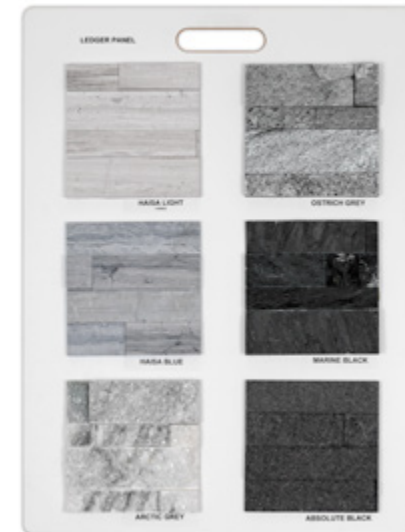

AUTUMN LEAVES  
NATURAL

SILVER PREMIUM  
NATURAL

MARINE BLACK  
NATURAL

# LEDGER PANELS DISPLAY PROGRAM

Marketing

SILVER PREMIUM  
6X6 SAMPLE

HAISA BLUE  
6X6 SAMPLE

MARINE BLACK  
6X6 SAMPLE

LIBRARY BOARD  
LBLP33

CATALOG