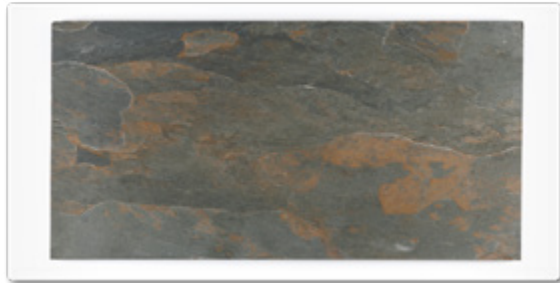

CALIFORNIA GOLD GAUGED
7X14 ID CARD
NSR COUNTERTOP DISPLAY ITEM