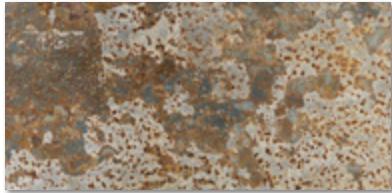

SLATE

Product Display Options

SLATE 3X6 SAMPLE PROGRAM

Marketing Displays

BRAZILIAN GREY GAUGED

BRAZILIAN BLACK GAUGED

BRAZILIAN MULTI COLOR GAUGED

INDIAN AUTUMN GAUGED

INDIAN BLUESTONE GAUGED

CALIFORNIA GOLD GAUGED

INDIAN BLACK GAUGED

SLATE LIBRARY BOARDS

Marketing Displays

TRIMS
LBTR18

INDIAN AUTUMN
LBIA25

CALIFORNIA GOLD
LBCG26