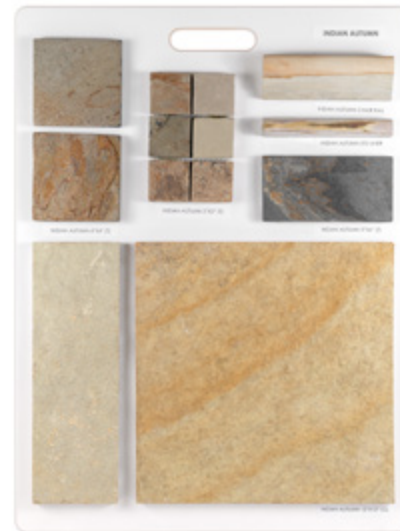

SLATE

Product Display Options

SLATE 3X6 SAMPLE PROGRAM

Marketing Displays

BRAZILIAN GREY GAUGED

BRAZILIAN BLACK GAUGED

BRAZILIAN MULTI COLOR GAUGED

INDIAN AUTUMN GAUGED

INDIAN BLUESTONE GAUGED

CALIFORNIA GOLD GAUGED

INDIAN BLACK GAUGED

SLATE LIBRARY BOARDS

Marketing Displays

TRIMS
LBTR18

INDIAN AUTUMN
LBIA25

CALIFORNIA GOLD
LBCG26

SLATE LIBRARY BOARDS / CATALOG

Marketing Displays

INDIAN MULTI COLOR
LBIM27

INDIAN BLACK
LBIB28

BRAZILIAN
LBBR29

SLATE QUARTZITE CATALOG

SLATE 7X7 ID CARDS PROGRAM

Marketing Displays

SLATE 12X24 DISPLAY PROGRAM

Marketing

12X24 CALIFORNIA GOLD SLATE GAUGED
CALGOLSL1224

12X24 INDIAN MULTI COLOR SLATE GAUGED
INDMULSL1224

12X24 INDIAN BLACK SLATE GAUGED
INDBLKSL1224

Contact our customer service center csr@nsrstone.com or your local sales representative to place a marketing display order, request samples, or additional information.