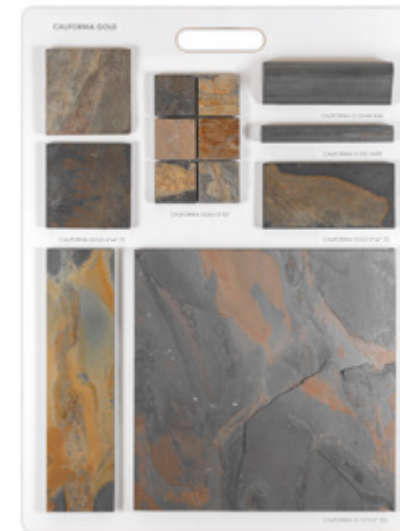

SLATE

Product Display Options

SLATE 3X6 SAMPLE PROGRAM

Marketing Displays

BRAZILIAN GREY GAUGED

BRAZILIAN BLACK GAUGED

BRAZILIAN MULTI COLOR GAUGED

INDIAN AUTUMN GAUGED

INDIAN BLUESTONE GAUGED

CALIFORNIA GOLD GAUGED

INDIAN BLACK GAUGED

SLATE LIBRARY BOARDS

Marketing Displays

TRIMS
LBTR18

INDIAN AUTUMN
LBIA25

CALIFORNIA GOLD
LBCG26

SLATE LIBRARY BOARDS / CATALOG

Marketing Displays

INDIAN MULTI COLOR
LBIM27

INDIAN BLACK
LBIB28

BRAZILIAN
LBBR29

SLATE QUARTZITE CATALOG

SLATE 7X7 ID CARDS PROGRAM

Marketing Displays

SLATE 12X24 DISPLAY PROGRAM

Marketing

12X24 CALIFORNIA GOLD SLATE GAUGED
CALGOLSL1224

12X24 INDIAN MULTI COLOR SLATE GAUGED
INDMULSL1224

12X24 INDIAN BLACK SLATE GAUGED
INDBLKSL1224

Contact our customer service center csr@nsrstone.com or your local sales representative to place a marketing display order, request samples, or additional information.