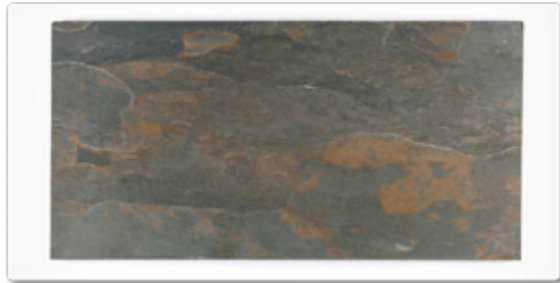

# SLATE 7X14 ID CARD PROGRAM

Marketing Displays

BRAZILIAN BLACK GAUGED  
7X14 ID CARD  
NSR COUNTERTOP DISPLAY ITEM

BRAZILIAN GREY GAUGED  
7X14 ID CARD  
NSR COUNTERTOP DISPLAY ITEM

BRAZILIAN MULTI COLOR GAUGED  
7X14 ID CARD  
NSR COUNTERTOP DISPLAY ITEM