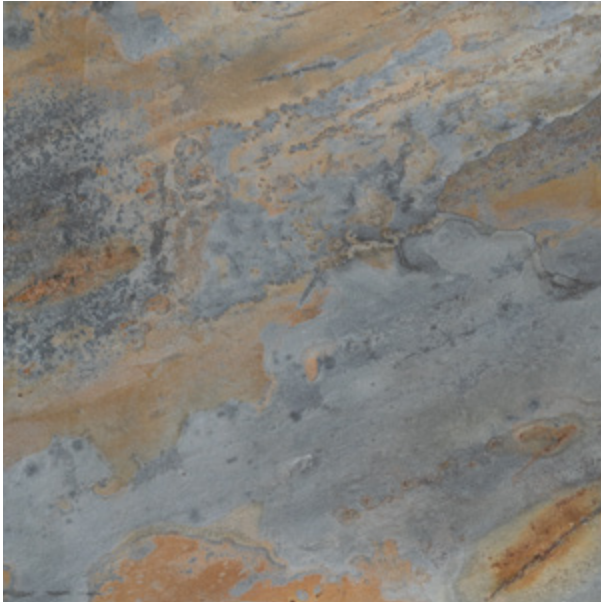

CALIFORNIA GOLD

Collection