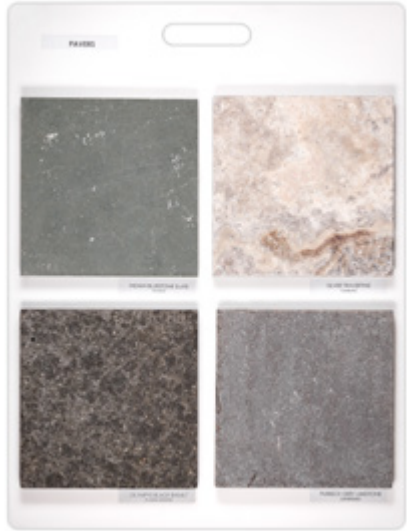

PAVERS

PAVERS

- NSR's Natural Stone Paver Collection offers a high quality and unique selection of materials, which includes Basalt, Limestone, Slate and Travertine.
- These are available in a variety of shapes, sizes and finishes in 3cm thicknesses.
- A standard collection that includes a 16"x24", 24"x24" Versailles Sets, and a couple of Roman Sets.
- Our color coordinated coping and wall cap options add the vital finishing touch to pool edges, stairs, walls, fire pits and more.
- Pavers are perfect for achieving a traditional or a clean and uniform contemporary design idea. Applications include residential, commercial, exterior, interior, patios, pool surrounds, doorsteps, and stairs.

Color: Tan, Gold, Rust, Grey, Brown

Variation: High

INDIAN BLUESTONE

Slate

Tile Sizes

16X24, 24X24, VERSAILLES SET

Thickness: 3CM

Finish: Gauged

Color: Beige, Tan

Variation: High

OCEAN REEF

Shellstone (Limestone)

Tile Sizes

12X24, 16X24, 18X36, 24X24, VERSAILLES SET

Thickness: 3CM
Finish: Brushed
Color: Cream, Beige
Variation: Low

PURBECK GREY

Travertine

Tile Sizes

16X24, 24X24, VERSAILLES & ROMAN SET

Thickness: 3CM
Finish: Tumbled
Color: Silver, Gray, Beige
Variation: Medium

PAVERS DISPLAY PROGRAM

Marketing Displays

PAVERS LIBRARY BOARD
LBPA38

PAVERS LIBRARY BOARD
LBPA39