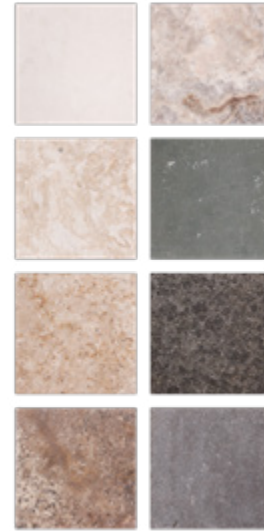

Color: Tan, Gold, Rust, Grey, Brown

Variation: High

INDIAN BLUESTONE

Slate

Tile Sizes

16X24, 24X24, VERSAILLES SET

Thickness: 3CM

Finish: Gauged

Color: Beige, Tan

Variation: High

OCEAN REEF

Shellstone (Limestone)

Tile Sizes

12X24, 16X24, 18X36, 24X24, VERSAILLES SET

Thickness: 3CM
Finish: Brushed
Color: Cream, Beige
Variation: Low

PURBECK GREY

Limestone

Tile Sizes

16X24, 24X24, VERSAILLES SET

Thickness: 3CM

Finish: Distressed

Color: Gray

Variation: Low

SILVER PREMIUM

Travertine

Tile Sizes

16X24, 24X24, VERSAILLES & ROMAN SET

Thickness: 3CM
Finish: Tumbled
Color: Silver, Gray, Beige
Variation: Medium

PAVERS DISPLAY PROGRAM

Marketing Displays

PAVERS LIBRARY BOARD
LBPA38

PAVERS LIBRARY BOARD
LBPA39