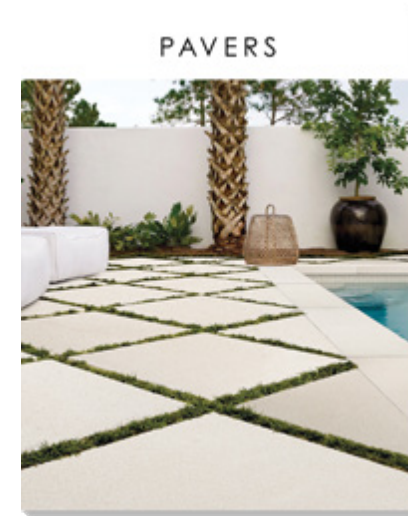

PAVERS CATALOG