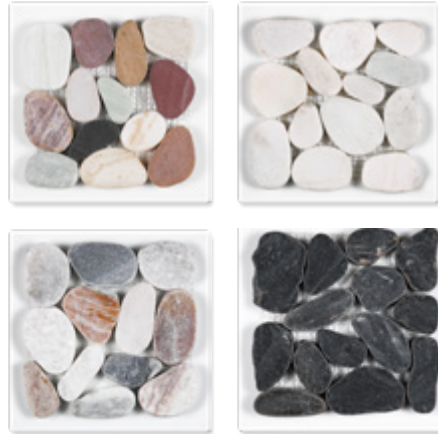

FLAT PEBBLES

FLAT PEBBLES

- NSR's Flat Matte Pebble tiles provide a range of monochromatic neutrals and vibrant combinations, suitable for everything from sleek, modern designs to those with a rustic allure.
- This product comes in mesh mounted sheets. Each sheet is 12" X 12". Thickness: 3/8".
- Every stone is precisely cut to uniform thickness and arranged on an interlocking mesh to create a flat surface, guaranteeing a seamless finish, and simplifying the installation process.
- A matte finish lends a refined touch, rendering these pebble tiles perfect for both interior and exterior floors and walls, shower floors and walls, backsplash, steam shower wall and floors, pool surrounds and landscape design ideas.

WHITE MATTE

Interlocking Flat Pebbles

UOM: PC
Thickness: 3/8"
Dimensions: 12"X12"

GREIGE MATTE

Interlocking Flat Pebbles

UOM: PC

Thickness: 3/8"

Dimensions: 12"X12"

MIXED MATTE

Interlocking Flat Pebbles

UOM: PC
Thickness: 3/8"
Dimensions: 12"X12"

BLACK MATTE

Interlocking Flat Pebbles

UOM: PC

Thickness: 3/8"

Dimensions: 12"X12"

FLAT PEBBLES DISPLAY PROGRAM

Marketing Displays

6X6 SAMPLE SWATCHES

NSR COUNTERTOP SET
7X7 ID CARDS

LIBRARY BOARD
LBPF24

FLAT PEBBLE MOSAICS
CATALOG

FLAT PEBBLES

Collection