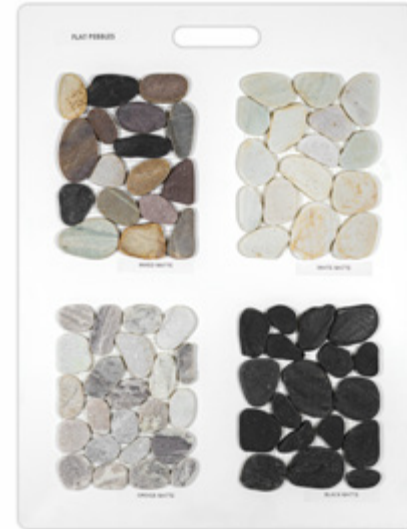

FLAT PEBBLES

FLAT PEBBLES

- NSR's Flat Matte Pebble tiles provide a range of monochromatic neutrals and vibrant combinations, suitable for everything from sleek, modern designs to those with a rustic allure.
- This product comes in mesh mounted sheets. Each sheet is 12" X 12". Thickness: 3/8".
- Every stone is precisely cut to uniform thickness and arranged on an interlocking mesh to create a flat surface, guaranteeing a seamless finish, and simplifying the installation process.
- A matte finish lends a refined touch, rendering these pebble tiles perfect for both interior and exterior floors and walls, shower floors and walls, backsplash, steam shower wall and floors, pool surrounds and landscape design ideas.

MIXED MATTE

Interlocking Flat Pebbles

UOM: PC
Thickness: 3/8"
Dimensions: 12"X12"

BLACK MATTE

Interlocking Flat Pebbles

UOM: PC

Thickness: 3/8"

Dimensions: 12"X12"

FLAT PEBBLES DISPLAY PROGRAM

Marketing Displays

6X6 SAMPLE SWATCHES

NSR COUNTERTOP SET
7X7 ID CARDS

LIBRARY BOARD
LBPF24

FLAT PEBBLE MOSAICS
CATALOG

FLAT PEBBLES

Collection