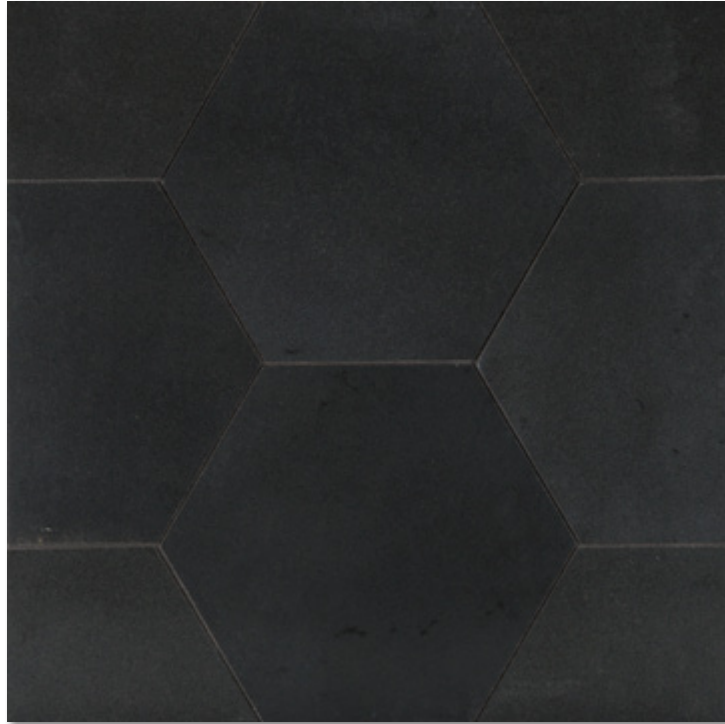

BASALT

Product Display Options

BASALT DISPLAY PROGRAM

Marketing Displays

12X24 BASALT BLACK HONED
BLKBASBA1224

LIBRARY BOARD
LBBA44

BASALT BLACK 2" HEXAGON
7X7 ID CARD
NSR COUNTERTOP DISPLAY ITEM

BASALT BLACK TRIMS
7X7 ID CARD
NSR COUNTERTOP DISPLAY ITEM

20X20 BASALT BLACK HONED
GROUTED BOARD | MKTBASBLK10HGB

20X20 BASALT BLACK FLOW
GROUTED BOARD | MKTBASBLK10FLGB

BASALT DISPLAY PROGRAM

Marketing Displays

20X20 BASALT BLACK FLAMED/ BRUSHED
GROUTED BOARD | MKTBASBLK10FBGB

20X20 BASALT GREY HONED
GROUTED BOARD | MKTBASGRY10HGB

BASALT 7X14 ID CARD PROGRAM

Marketing Displays

7X14 COUNTERTOP DISPLAY SET

BASALT BLACK HONED
7X14 ID CARD

BASALT BLACK FLAMED/ BRUSHED
7X14 ID CARD

BASALT BLACK FLOW
7X14 ID CARD