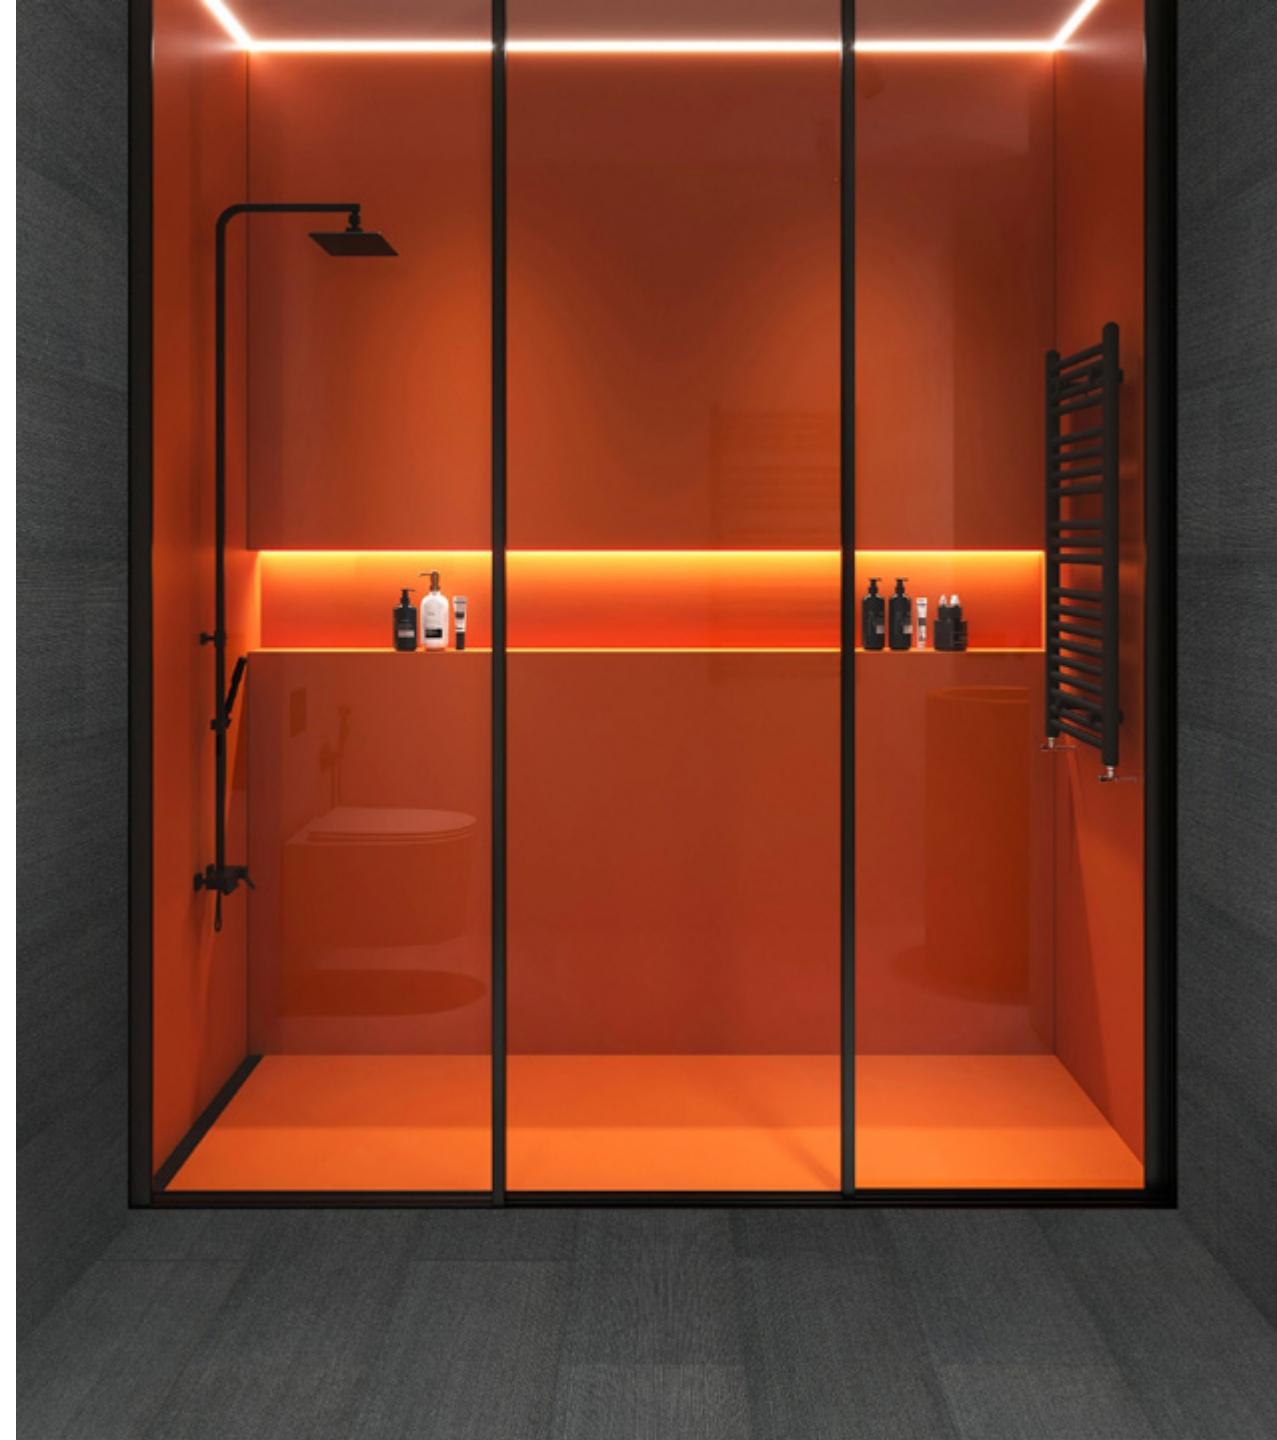

## BASALT

- Hard volcanic rock characterized for its fine-grained and random small holes due to rapid cooling of lava on the surface of the planet.
- Color ranges from dark Grey to Black. Excellent choice in contemporary design
- Durable and versatile.
- Naturally hardwearing and resilient, allowing for installation in various applications.
- Suitable for commercial, residential, floors, walls, countertops, wall cladding, & pools.
- NSR's Basalt collection welcomes fourteen SKUs in different finishes and formats, including mosaics and modern profile Trims.

# BASALT BLACK

Mosaic and Trims

Finished: Honed  
Color: Dark Grey, Black

2" Hexagon

Modern Chair Rail

Modern Liner

# BASALT BLACK

Tile Sizes

12X24, 10" HEX

10" Hexagon

12X24

Finished: Flow  
Thickness: 3/8"  
Color: Dark Grey, Black