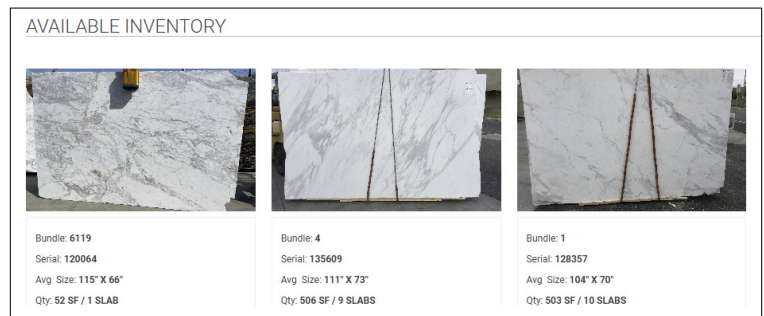

To check the inventory status of a slab, access the **LIVE INVENTORY** navigation tab at our website landing page, or visit slabs.nsrstone.com

To view all available slabs, click on **ALL PRODUCT TYPES** and then click the **SLAB** filter .

To search for a specific slab, type the item name in the box labeled **SEARCH BY PRODUCT NAME**.

General information will be listed once accessing an item's product page.

SKU, Type, Category, Thickness, Origin, Color & Finish

AVAILABLE INVENTORY is listed below. These can be viewed at a glance or individually.

Bundle Number, Serial Number, Average Slab Size, SF Quantiy available, and Location

To view one bundle at a time, click on any of the items listed below **AVAILABLE INVENTORY**.