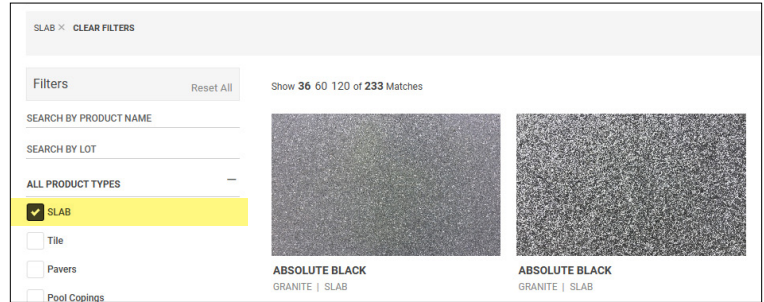

To check the inventory status of a slab, access the **LIVE INVENTORY** navigation tab at our website landing page, or visit slabs.nsrstone.com

To view all available slabs, click on **ALL PRODUCT TYPES** and then click the **SLAB** filter .