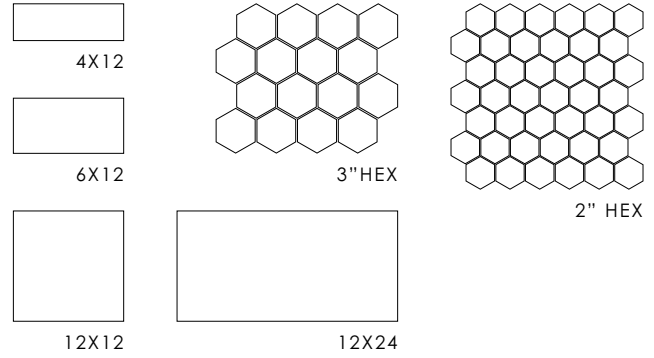

# POLAR WHITE

MARBLE • VIETNAM

ITEM NAME	PART NUMBER	FORMAT	FINISH	DIMENSIONS	THICKNESS	UOM	PCS/BOX	PCS/PALLET	SQFT/BOX	SQFT/PALLET
4X12	MARPOLWHT0412H	TILE	HONED	4" X 12"	3/8"	SQ FT	20	960	6.60	316.80
4X12	MARPOLWHT0412P	TILE	POLISHED	4" X 12"	3/8"	SQ FT	20	960	6.60	316.80
6X12	MARPOLWHT0612H	TILE	HONED	6" X 12"	3/8"	SQ FT	20	720	10.00	360.00
6X12	MARPOLWHT0612P	TILE	POLISHED	6" X 12"	3/8"	SQ FT	20	720	10.00	360.00
12X12	MARPOLWHT1212P	TILE	POLISHED	12" X 12"	3/8"	SQ FT	10	360	10.00	360.00
12X24	MARPOLWHT1224H	TILE	HONED	12" X 24"	3/8"	SQ FT	N/A	152	N/A	304.00
12X24	MARPOLWHT1224P	TILE	POLISHED	12" X 24"	3/8"	SQ FT	N/A	152	N/A	304.00
2" HEXAGON	MARPOLWHTHEX2H	MOSAIC	HONED	11-3/4" X 12"	3/8"	PIECE	5	360	4.90	352.80
2" HEXAGON	MARPOLWHTHEX2P	MOSAIC	POLISHED	11-3/4" X 12"	3/8"	PIECE	5	360	4.90	352.80
3" HEXAGON	MARPOLWHTHEX3H	MOSAIC	HONED	10-1/2" X 12"	3/8"	PIECE	5	360	4.38	316.80
3" HEXAGON	MARPOLWHTHEX3P	MOSAIC	POLISHED	10-1/2" X 12"	3/8"	PIECE	5	360	4.38	316.80