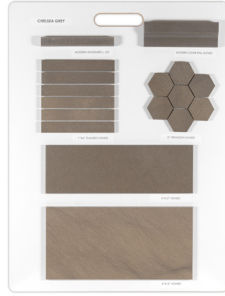

LBBD09
BIANCO DOLOMITE
MARBLE

LBCG10
CALACATTA GOLD
MARBLE

LBPW11
POLAR WHITE
MARBLE

LBWC12
WHITE CARRARA
MARBLE

LBHB14
HAISA BLUE
MARBLE

LBNM42
NEGRO MARQUINA
NATURAL STONE

LBLI21
NATURAL STONE
LIMESTONE

LBET15
EIGHTEEN X 36
NATURAL STONE

LBTR16
TRIMS
MARBLE

LBTR17
TRIMS
MARBLE - GRANITE

LBTR18
TRIMS
TRAVERTINE - SLATE

LBOR19
OCEAN REEF SHELLSTONE
LIMESTONE

LBIP20
IVORY PREMIUM
TRAVERTINE

LBTR43
TRAVERTINE
NATURAL STONE

LBTB37
THIN BRICK EVE_ABS
NATURAL STONE

LBTB38
THIN BRICK SED_LIM
NATURAL STONE

LBTB39
THIN BRICK LOOSE
NATURAL STONE

LBCG22
CHELSEA GREY
LIMESTONE

LBCW23
COPING - WALL CAPS
NATURAL STONE

LBFP24
FLAT PEBBLES
NATURAL STONE

LBIA25
INDIAN AUTUMN
SLATE