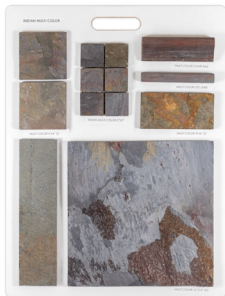

LBBD09
BIANCO DOLOMITE
MARBLE

LBCG10
CALACATTA GOLD
MARBLE

LBPW11
POLAR WHITE
MARBLE

LBWC12
WHITE CARRARA
MARBLE

LBHB14
HAISA BLUE
MARBLE

LBNM42
NEGRO MARQUINA
NATURAL STONE

LBLI21
NATURAL STONE
LIMESTONE

LBET15
EIGHTEEN X 36
NATURAL STONE

LBTR16
TRIMS
MARBLE

LBTR17
TRIMS
MARBLE - GRANITE

LBTR18
TRIMS
TRAVERTINE - SLATE

LBOR19
OCEAN REEF SHELLSTONE
LIMESTONE

LBIP20
IVORY PREMIUM
TRAVERTINE

LBTR43
TRAVERTINE
NATURAL STONE

LBTB37
THIN BRICK EVE_ABS
NATURAL STONE

LBTB38
THIN BRICK SED_LIM
NATURAL STONE

LBTB39
THIN BRICK LOOSE
NATURAL STONE

LBCG22
CHELSEA GREY
LIMESTONE

LBCW23
COPING - WALL CAPS
NATURAL STONE

LBFP24
FLAT PEBBLES
NATURAL STONE

LBIA25
INDIAN AUTUMN
SLATE

LBCG26
CALIFORNIA GOLD
SLATE

LBIM27
INDIAN MULTI COLOR
SLATE

LBIB28
INDIAN BLACK
SLATE

LBBR29
BRAZILIAN
SLATE

LBOG30
OSTRICH GREY
QUARTZITE

LBLP31
LEDGER PANELS HAI_ABS
NATURAL STONE

LBLP32
LEDGER PANELS LYM_SAG
NATURAL STONE