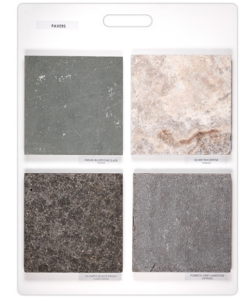

LBCG26
CALIFORNIA GOLD
SLATE

LBIM27
INDIAN MULTI COLOR
SLATE

LBIB28
INDIAN BLACK
SLATE

LBBR29
BRAZILIAN
SLATE

LBOG30
OSTRICH GREY
QUARTZITE

LBLP31
LEDGER PANELS HAI_ABS
NATURAL STONE

LBLP32
LEDGER PANELS LYM_SAG
NATURAL STONE

LBLP33
LEDGER PANELS DES_NEW
NATURAL STONE

LBLP34
LEDGER PANELS WHI_BLK
NATURAL STONE

LBLP35
LEDGER PANELS AUT_RAI
NATURAL STONE

LBAB36
ABSOLUTE BLACK
GRANITE

LBBA44
BASALT
NATURAL STONE

LBPA40
PAVERS IND BLUE_PUR GRY
NATURAL STONE