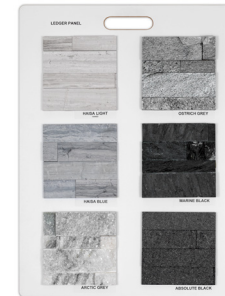

LBTB38
THIN BRICK SED_LIM
NATURAL STONE

LBTB39
THIN BRICK LOOSE
NATURAL STONE

LBCG22
CHELSEA GREY
LIMESTONE

LBCW23
COPING - WALL CAPS
NATURAL STONE

LBFP24
FLAT PEBBLES
NATURAL STONE

LBIA25
INDIAN AUTUMN
SLATE

LBCG26
CALIFORNIA GOLD
SLATE

LBIM27
INDIAN MULTI COLOR
SLATE

LBIB28
INDIAN BLACK
SLATE

LBBR29
BRAZILIAN
SLATE

LBOG30
OSTRICH GREY
QUARTZITE

LBLP31
LEDGER PANELS HAI_ABS
NATURAL STONE

LBLP32
LEDGER PANELS LYM_SAG
NATURAL STONE

LBLP33
LEDGER PANELS DES_NEW
NATURAL STONE

LBLP34
LEDGER PANELS WHI_BLK
NATURAL STONE

LBLP35
LEDGER PANELS AUT_RAI
NATURAL STONE

LBAB36
ABSOLUTE BLACK
GRANITE

LBBA44
BASALT
NATURAL STONE

LBPA40
PAVERS IND BLUE_PUR GRY
NATURAL STONE