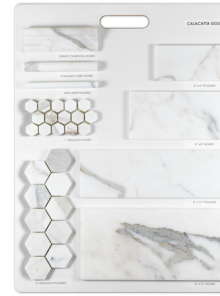

LBGE01
MISSONI • PYTHON
GEOMETRO

LBGE02
SOLIDS • HIGHLAND
GEOMETRO

LBGE03
BARCODE • HYGGE
GEOMETRO

LBGE04
COUNTRY
GEOMETRO

LBGE05
CLASSIC
GEOMETRO

LBGE06
COASTAL
GEOMETRO

LBTW07
THASSOS WHITE
MARBLE

LBOW08
ORIENTAL WHITE
MARBLE

LBBD09
BIANCO DOLOMITE
MARBLE

LBCG10
CALACATTA GOLD
MARBLE

LBPW11
POLAR WHITE
MARBLE

LBWC12
WHITE CARRARA
MARBLE

LBHB14
HAISA BLUE
MARBLE

LBNM42
NEGRO MARQUINA
NATURAL STONE

LBLI21
NATURAL STONE
LIMESTONE

LBET15
EIGHTEEN X 36
NATURAL STONE