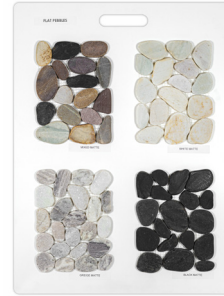

LBBD09
BIANCO DOLOMITE
MARBLE

LBCG10
CALACATTA GOLD
MARBLE

LBPW11
POLAR WHITE
MARBLE

LBWC12
WHITE CARRARA
MARBLE

LBHB14
HAISA BLUE
MARBLE

LBNM42
NEGRO MARQUINA
NATURAL STONE

LBLI21
NATURAL STONE
LIMESTONE

LBET15
EIGHTEEN X 36
NATURAL STONE

LBTR16
TRIMS
MARBLE

LBTR17
TRIMS
MARBLE - GRANITE

LBTR18
TRIMS
TRAVERTINE - SLATE

LBOR19
OCEAN REEF SHELLSTONE
LIMESTONE

LBIP20
IVORY PREMIUM
TRAVERTINE

LBTR43
TRAVERTINE
NATURAL STONE

LBTB37
THIN BRICK EVE_ABS
NATURAL STONE

LBTB38
THIN BRICK SED_LIM
NATURAL STONE

LBTB39
THIN BRICK LOOSE
NATURAL STONE

LBCG22
CHELSEA GREY
LIMESTONE

LBCW23
COPING - WALL CAPS
NATURAL STONE

LBFP24
FLAT PEBBLES
NATURAL STONE

LBIA25
INDIAN AUTUMN
SLATE

LBCG26
CALIFORNIA GOLD
SLATE

LBIM27
INDIAN MULTI COLOR
SLATE

LBIB28
INDIAN BLACK
SLATE

LBBR29
BRAZILIAN
SLATE

LBOG30
OSTRICH GREY
QUARTZITE

LBLP31
LEDGER PANELS HAI_ABS
NATURAL STONE

LBLP32
LEDGER PANELS LYM_SAG
NATURAL STONE