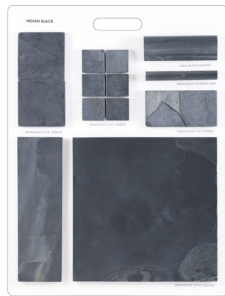

LBBD09
BIANCO DOLOMITE
MARBLE

LBCG10
CALACATTA GOLD
MARBLE

LBPW11
POLAR WHITE
MARBLE

LBWC12
WHITE CARRARA
MARBLE

LBHB14
HAISA BLUE
MARBLE

LBNM42
NEGRO MARQUINA
NATURAL STONE

LBLI21
NATURAL STONE
LIMESTONE

LBET15
EIGHTEEN X 36
NATURAL STONE

LBTR16
TRIMS
MARBLE

LBTR17
TRIMS
MARBLE - GRANITE

LBTR18
TRIMS
TRAVERTINE - SLATE

LBOR19
OCEAN REEF SHELLSTONE
LIMESTONE

LBIP20
IVORY PREMIUM
TRAVERTINE

LBTR43
TRAVERTINE
NATURAL STONE

LBTB37
THIN BRICK EVE_ABS
NATURAL STONE

LBTB38
THIN BRICK SED_LIM
NATURAL STONE

LBTB39
THIN BRICK LOOSE
NATURAL STONE

LBCG22
CHELSEA GREY
LIMESTONE

LBCW23
COPING - WALL CAPS
NATURAL STONE

LBFP24
FLAT PEBBLES
NATURAL STONE

LBIA25
INDIAN AUTUMN
SLATE

LBCG26
CALIFORNIA GOLD
SLATE

LBIM27
INDIAN MULTI COLOR
SLATE

LBIB28
INDIAN BLACK
SLATE

LBBR29
BRAZILIAN
SLATE

LBOG30
OSTRICH GREY
QUARTZITE

LBLP31
LEDGER PANELS HAI_ABS
NATURAL STONE

LBLP32
LEDGER PANELS LYM_SAG
NATURAL STONE