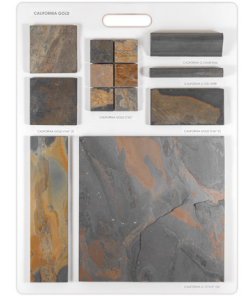

LBBD09
BIANCO DOLOMITE
MARBLE

LBCG10
CALACATTA GOLD
MARBLE

LBPW11
POLAR WHITE
MARBLE

LBWC12
WHITE CARRARA
MARBLE

LBHB14
HAISA BLUE
MARBLE

LBNM42
NEGRO MARQUINA
NATURAL STONE

LBLI21
NATURAL STONE
LIMESTONE

LBET15
EIGHTEEN X 36
NATURAL STONE

LBTR16
TRIMS
MARBLE

LBTR17
TRIMS
MARBLE - GRANITE

LBTR18
TRIMS
TRAVERTINE - SLATE

LBOR19
OCEAN REEF SHELLSTONE
LIMESTONE

LBIP20
IVORY PREMIUM
TRAVERTINE

LBTR43
TRAVERTINE
NATURAL STONE

LBTB37
THIN BRICK EVE_ABS
NATURAL STONE

LBTB38
THIN BRICK SED_LIM
NATURAL STONE

LBTB39
THIN BRICK LOOSE
NATURAL STONE

LBCG22
CHELSEA GREY
LIMESTONE

LBCW23
COPING - WALL CAPS
NATURAL STONE

LBFP24
FLAT PEBBLES
NATURAL STONE

LBIA25
INDIAN AUTUMN
SLATE

LBCG26
CALIFORNIA GOLD
SLATE

LBIM27
INDIAN MULTI COLOR
SLATE

LBIB28
INDIAN BLACK
SLATE

LBBR29
BRAZILIAN
SLATE

LBOG30
OSTRICH GREY
QUARTZITE

LBLP31
LEDGER PANELS HAI_ABS
NATURAL STONE

LBLP32
LEDGER PANELS LYM_SAG
NATURAL STONE