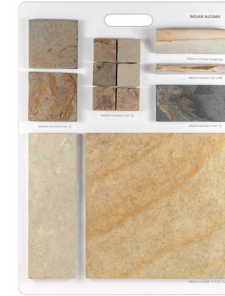

LBBD09
BIANCO DOLOMITE
MARBLE

LBCG10
CALACATTA GOLD
MARBLE

LBPW11
POLAR WHITE
MARBLE

LBWC12
WHITE CARRARA
MARBLE

LBHB14
HAISA BLUE
MARBLE

LBNM42
NEGRO MARQUINA
NATURAL STONE

LBLI21
NATURAL STONE
LIMESTONE

LBET15
EIGHTEEN X 36
NATURAL STONE

LBTB38
THIN BRICK SED_LIM
NATURAL STONE

LBTB39
THIN BRICK LOOSE
NATURAL STONE

LBCG22
CHELSEA GREY
LIMESTONE

LBCW23
COPING - WALL CAPS
NATURAL STONE

LBFP24
FLAT PEBBLES
NATURAL STONE

LBIA25
INDIAN AUTUMN
SLATE

LBCG26
CALIFORNIA GOLD
SLATE

LBIM27
INDIAN MULTI COLOR
SLATE

LBIB28
INDIAN BLACK
SLATE

LBBR29
BRAZILIAN
SLATE

LBOG30
OSTRICH GREY
QUARTZITE

LBLP31
LEDGER PANELS HAI_ABS
NATURAL STONE

LBLP32
LEDGER PANELS LYM_SAG
NATURAL STONE