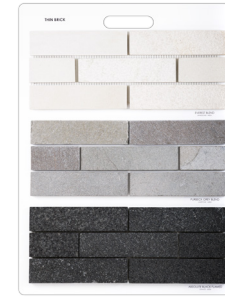

LBBD09
BIANCO DOLOMITE
MARBLE

LBCG10
CALACATTA GOLD
MARBLE

LBPW11
POLAR WHITE
MARBLE

LBWC12
WHITE CARRARA
MARBLE

LBHB14
HAISA BLUE
MARBLE

LBNM42
NEGRO MARQUINA
NATURAL STONE

LBLI21
NATURAL STONE
LIMESTONE

LBET15
EIGHTEEN X 36
NATURAL STONE

LBTR16
TRIMS
MARBLE

LBTR17
TRIMS
MARBLE - GRANITE

LBTR18
TRIMS
TRAVERTINE - SLATE

LBOR19
OCEAN REEF SHELLSTONE
LIMESTONE

LBIP20
IVORY PREMIUM
TRAVERTINE

LBTR43
TRAVERTINE
NATURAL STONE

LBTB37
THIN BRICK EVE_ABS
NATURAL STONE

LBTB38
THIN BRICK SED_LIM
NATURAL STONE

LBTB39
THIN BRICK LOOSE
NATURAL STONE

LBCG22
CHELSEA GREY
LIMESTONE

LBCW23
COPING - WALL CAPS
NATURAL STONE

LBFP24
FLAT PEBBLES
NATURAL STONE

LBIA25
INDIAN AUTUMN
SLATE