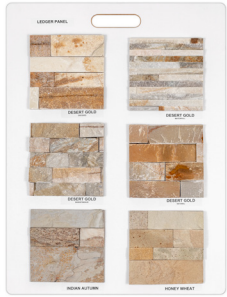

LBCG26
CALIFORNIA GOLD
SLATE

LBIM27
INDIAN MULTI COLOR
SLATE

LBIB28
INDIAN BLACK
SLATE

LBBR29
BRAZILIAN
SLATE

LBOG30
OSTRICH GREY
QUARTZITE

LBLP31
LEDGER PANELS HAI_ABS
NATURAL STONE

LBLP32
LEDGER PANELS LYM_SAG
NATURAL STONE

LBLP33
LEDGER PANELS DES_NEW
NATURAL STONE

LBLP34
LEDGER PANELS WHI_BLK
NATURAL STONE

LBLP35
LEDGER PANELS AUT_RAI
NATURAL STONE

LBAB36
ABSOLUTE BLACK
GRANITE

LBBA44
BASALT
NATURAL STONE

LBPA40
PAVERS IND BLUE_PUR GRY
NATURAL STONE