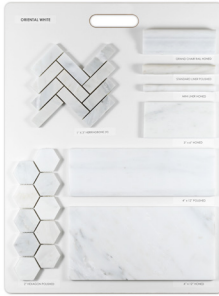

LBGE01
MISSONI • PYTHON
GEOMETRO

LBGE02
SOLIDS • HIGHLAND
GEOMETRO

LBGE03
BARCODE • HYGGE
GEOMETRO

LBGE04
COUNTRY
GEOMETRO

LBGE05
CLASSIC
GEOMETRO

LBGE06
COASTAL
GEOMETRO

LBTW07
THASSOS WHITE
MARBLE

LBOW08
ORIENTAL WHITE
MARBLE

LBBD09
BIANCO DOLOMITE
MARBLE

LBCG10
CALACATTA GOLD
MARBLE

LBPW11
POLAR WHITE
MARBLE

LBWC12
WHITE CARRARA
MARBLE

LBHB14
HAISA BLUE
MARBLE

LBNM42
NEGRO MARQUINA
NATURAL STONE

LBLI21
NATURAL STONE
LIMESTONE

LBET15
EIGHTEEN X 36
NATURAL STONE