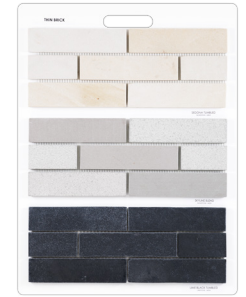

LBBD09
BIANCO DOLOMITE
MARBLE

LBCG10
CALACATTA GOLD
MARBLE

LBPW11
POLAR WHITE
MARBLE

LBWC12
WHITE CARRARA
MARBLE

LBHB14
HAISA BLUE
MARBLE

LBNM42
NEGRO MARQUINA
NATURAL STONE

LBLI21
NATURAL STONE
LIMESTONE

LBET15
EIGHTEEN X 36
NATURAL STONE

LBTR16
TRIMS
MARBLE

LBTR17
TRIMS
MARBLE - GRANITE

LBTR18
TRIMS
TRAVERTINE - SLATE

LBOR19
OCEAN REEF SHELLSTONE
LIMESTONE

LBIP20
IVORY PREMIUM
TRAVERTINE

LBTR43
TRAVERTINE
NATURAL STONE

LBTB37
THIN BRICK EVE_ABS
NATURAL STONE

LBTB38
THIN BRICK SED_LIM
NATURAL STONE

LBTB39
THIN BRICK LOOSE
NATURAL STONE

LBCG22
CHELSEA GREY
LIMESTONE

LBCW23
COPING - WALL CAPS
NATURAL STONE

LBFP24
FLAT PEBBLES
NATURAL STONE

LBIA25
INDIAN AUTUMN
SLATE

LBCG26
CALIFORNIA GOLD
SLATE

LBIM27
INDIAN MULTI COLOR
SLATE

LBIB28
INDIAN BLACK
SLATE

LBBR29
BRAZILIAN
SLATE

LBOG30
OSTRICH GREY
QUARTZITE

LBLP31
LEDGER PANELS HAI_ABS
NATURAL STONE

LBLP32
LEDGER PANELS LYM_SAG
NATURAL STONE