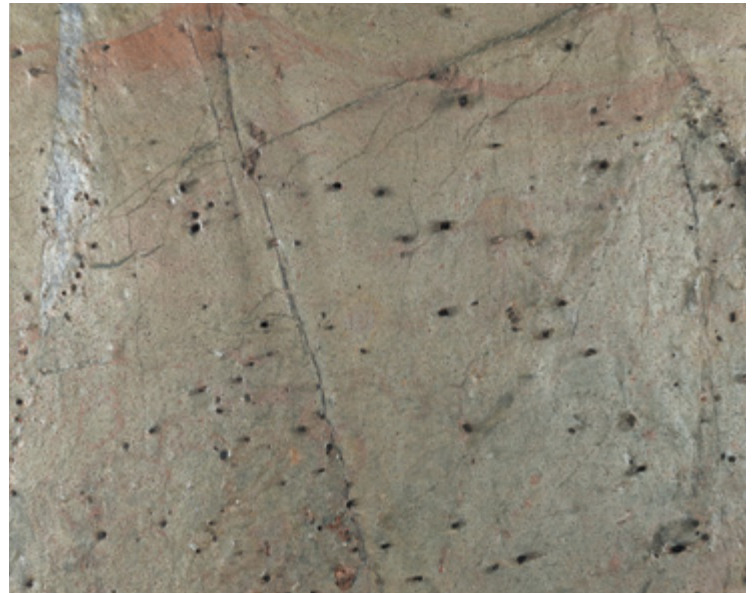

COPPER

Standard Liner 3/4" x 12" Honed

Standard Chair Rail 2" x 12" Honed

12" x 12" Gauged

12" x 12" Polished

16" x 16" Gauged

16" x 16" Polished

QUARTZITE