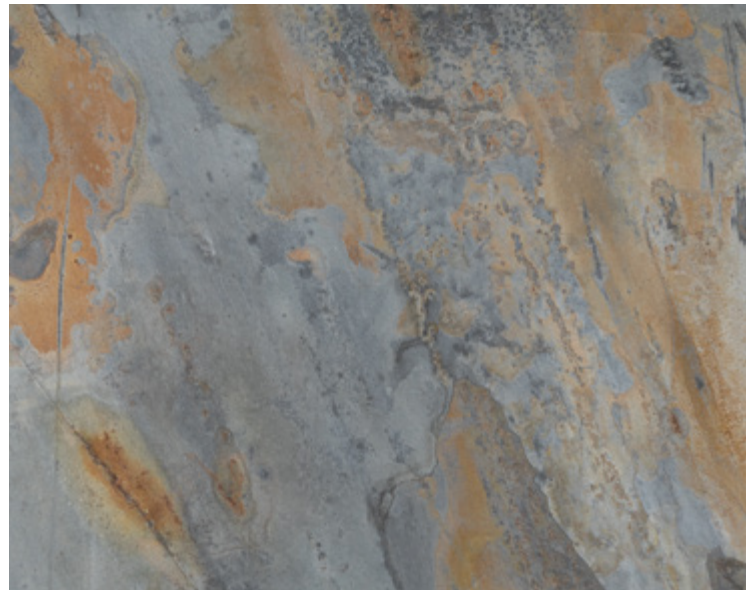

Gauged

MATERIAL	ORIGIN	FORMAT	ITEM NAME	PART NUMBER	DIMENSIONS	THICKNESS	FINISH	UOM
SLATE	INDIA	TRIM	CALIFORNIA GOLD STANDARD LINER	SLTCALGLDLN34H	3/4" X 12"	3/4"	HONED	PC
SLATE	INDIA	TRIM	CALIFORNIA GOLD CHAIR RAIL	SLTCALGLDCHAIRH	2" X 12"	1-1/8"	HONED	PC
SLATE	INDIA	MOSAIC	CALIFORNIA GOLD 2X2 MOSAIC	SLTCALGLD0202T	11-3/4" X 11-3/4"	3/8"	TUMBLED	PC
SLATE	INDIA	TILE	CALIFORNIA GOLD 3X6	SLTCALGLD0306T	3" X 6"	3/8"	TUMBLED	SF/ MIN 1 SF
SLATE	INDIA	TILE	CALIFORNIA GOLD 4X4	SLTCALGLD0404T	4" X 4"	3/8"	TUMBLED	SF/ MIN 1 SF
SLATE	INDIA	TILE	CALIFORNIA GOLD 6X6	SLTCALGLD0606T	6" X 6"	3/8"	TUMBLED	SF/ MIN 1 SF
SLATE	INDIA	TILE	CALIFORNIA GOLD 12X12	SLTCALGLD1212G	12" X 12"	3/8"	GAUGED	SF
SLATE	INDIA	TILE	CALIFORNIA GOLD 12X24	SLTCALGLD1224G	12" X 24"	1/2"	GAUGED	SF
SLATE	INDIA	TILE	CALIFORNIA GOLD 16X16	SLTCALGLD1616G	16" X 16"	1/2"	GAUGED	SF
SLATE	INDIA	TILE	CALIFORNIA GOLD 24X24	SLTCALGLD2424G	24" X 24"	5/8"	GAUGED	SF
SLATE	INDIA	TILE	CALIFORNIA GOLD VERSAILLES SET	SLTCALGLDVPG	8X8/8X16/16X16/16X24	1/2"	GAUGED	SF/ SET = 16 SF
SLATE	INDIA	FLAGSTONE	CALIFORNIA GOLD FLAGSTONE	SLTCALGLDFLAGN	160-180 SQFT PER CRATE	1" - 1-1/4"	NATURAL	CRATE