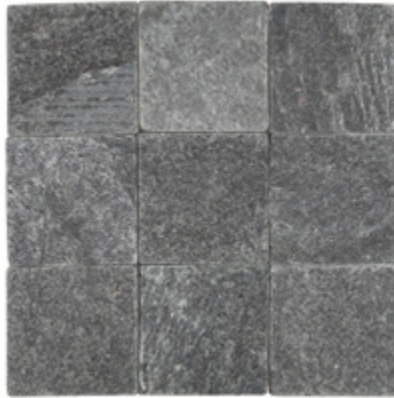

OSTRICH GREY

Standard Liner 3/4" x 12" Honed

Standard Chair Rail 2" x 12" Honed

2" x 2" Tumbled

3" x 6" Tumbled

4" x 4" Tumbled

6" x 6" Tumbled

12" x 12" Gauged