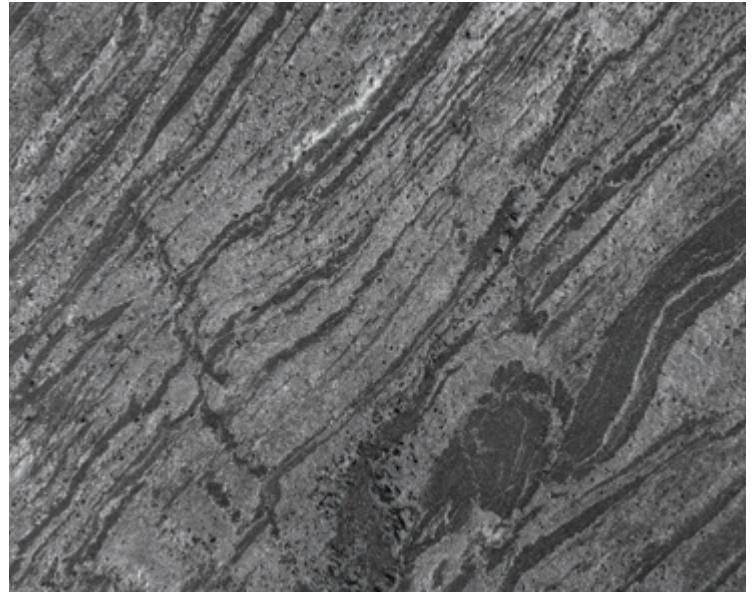

QUARTZITE

Polished

MATERIAL	ORIGIN	FORMAT	ITEM NAME	PART NUMBER	DIMENSIONS	THICKNESS	FINISH	UOM
QUARTZITE	INDIA	TRIM	OSTRICH GREY STANDARD LINER	QRTOSTGRYLN34H	3/4" X 12"	3/4"	HONED	PC
QUARTZITE	INDIA	TRIM	OSTRICH GREY CHAIR RAIL	QRTOSTGRYCHAIRH	2" X 12"	1-1/8"	HONED	PC
QUARTZITE	INDIA	MOSAIC	OSTRICH GREY 2X2 MOSAIC	QRTOSTGRY0202T	11-3/4" X 11-3/4"	3/8"	TUMBLED	PC
QUARTZITE	INDIA	TILE	OSTRICH GREY 3X6	QRTOSTGRY0306T	3" X 6"	3/8"	TUMBLED	SF/ MIN 1 SF
QUARTZITE	INDIA	TILE	OSTRICH GREY 4X4	QRTOSTGRY0404T	4" X 4"	3/8"	TUMBLED	SF/ MIN 1 SF
QUARTZITE	INDIA	TILE	OSTRICH GREY 6X6	QRTOSTGRY0606T	6" X 6"	3/8"	TUMBLED	SF/ MIN 1 SF
QUARTZITE	INDIA	TILE	OSTRICH GREY 12X12	QRTOSTGRY1212G	12" X 12"	3/8"	GAUGED	SF
QUARTZITE	INDIA	TILE	OSTRICH GREY 12X12	QRTOSTGRY1212P	12" X 12"	3/8"	POLISHED	SF
QUARTZITE	INDIA	TILE	OSTRICH GREY 16X16	QRTOSTGRY1616G	16" X 16"	1/2"	GAUGED	SF
QUARTZITE	INDIA	TILE	OSTRICH GREY 16X16	QRTOSTGRY1616P	16" X 16"	1/2"	POLISHED	SF
QUARTZITE	INDIA	LEDGER PANEL	OSTRICH GREY LEDGER PANEL	QRTOSTGRYPANELN	6" X 24" (NOMINAL)	3/8" - 3/4"	NATURAL	PC