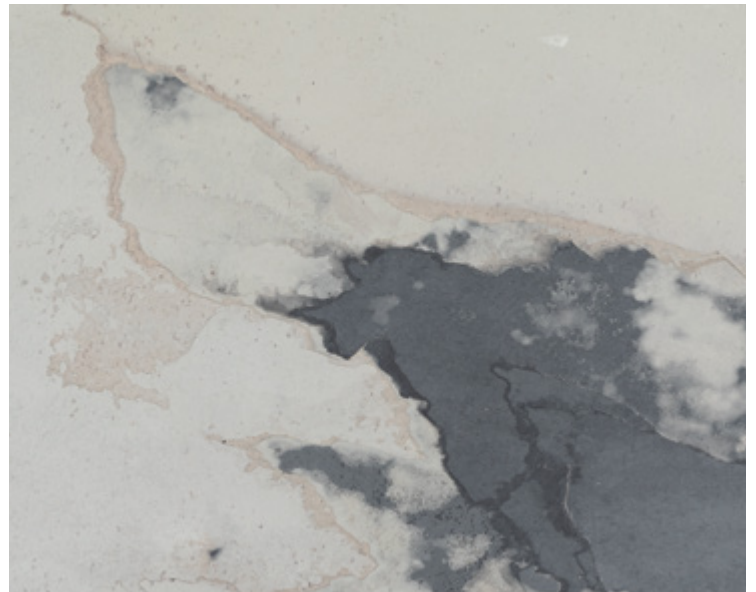

SLATE

Gauged

MATERIAL	ORIGIN	FORMAT	ITEM NAME	PART NUMBER	DIMENSIONS	THICKNESS	FINISH	UOM
SLATE	INDIA	TRIM	INDIAN AUTUMN STANDARD LINER	SLTAUTUMNLN34H	3/4" X 12"	3/4"	HONED	PC
SLATE	INDIA	TRIM	INDIAN AUTUMN CHAIR RAIL	SLTAUTUMNCHAIRH	2" X 12"	1-1/8"	HONED	PC
SLATE	INDIA	MOSAIC	INDIAN AUTUMN 2X2 MOSAIC	SLTAUTUMN0202T	11-3/4" X 11-3/4"	3/8"	TUMBLED	PC
SLATE	INDIA	TILE	INDIAN AUTUMN 3X6	SLTAUTUMN0306T	3" X 6"	3/8"	TUMBLED	SF/ MIN 1 SF
SLATE	INDIA	TILE	INDIAN AUTUMN 4X4	SLTAUTUMN0404T	4" X 4"	3/8"	TUMBLED	SF/ MIN 1 SF
SLATE	INDIA	TILE	INDIAN AUTUMN 6X6	SLTAUTUMN0606T	6" X 6"	3/8"	TUMBLED	SF/ MIN 1 SF
SLATE	INDIA	TILE	INDIAN AUTUMN 12 X 12	SLTAUTUMN1212G	12" X 12"	3/8"	GAUGED	SF
SLATE	INDIA	TILE	INDIAN AUTUMN 16 X 16	SLTAUTUMN1616G	16" X 16"	1/2"	GAUGED	SF
SLATE	INDIA	TILE	INDIAN AUTUMN 24 X 24	SLTAUTUMN2424G	24" X 24"	5/8"	GAUGED	SF
SLATE	INDIA	TILE	INDIAN AUTUMN VERSAILLES SET	SLTAUTUMNVPG	8X8/8X16/16X16/16X24	1/2"	GAUGED	SF/ SET = 16 SF
SLATE	INDIA	FLAGSTONE	INDIAN AUTUMN FLAGSTONE	SLTAUTUMNFLAGN	160-180 SQFT PER CRATE	1"- 1-1/4"	NATURAL	CRATE
SLATE	INDIA	LEDGER PANEL	INDIAN AUTUMN LEDGER PANEL	SLTAUTUMNPANELN	6" X 24" (NOMINAL)	3/8" - 5/8"	NATURAL	PC