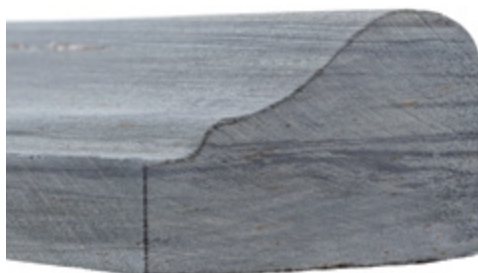

CALIFORNIA GOLD

Standard Liner 3/4" x 12" Honed

Standard Chair Rail 2" x 12" Honed

2" x 2" Tumbled

3" x 6" Tumbled

4" x 4" Tumbled

6" x 6" Tumbled

12" x 12" Gauged