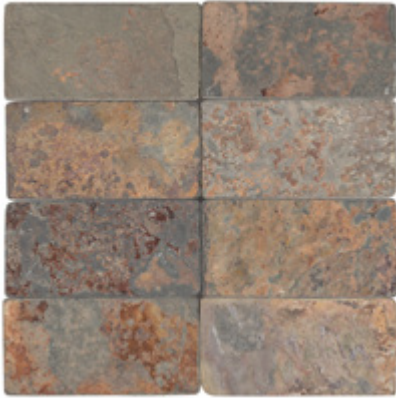

INDIAN MULTI COLOR

Standard Liner 3/4" x 12" Honed

Standard Chair Rail 2" x 12" Honed

2" x 2" Tumbled

3" x 6" Tumbled

4" x 4" Tumbled

6" x 6" Tumbled

12" x 12" Gauged

Slate is a durable, finely foliated, and brittle stone, which comes in a wide range of colors, depending on the location and minerals of the slate in question.

It is often black, dark green, and grey, but can also includes instances of red, purple, gold, and blue. The sheer range of colors can fit nearly any design aesthetic, since what many people like about slate is its distinctive appearance.