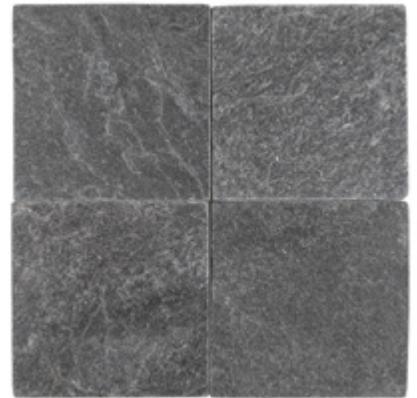

OSTRICH GREY

Standard Liner 3/4" x 12" Honed

Standard Chair Rail 2" x 12" Honed

2" x 2" Tumbled

3" x 6" Tumbled

4" x 4" Tumbled

6" x 6" Tumbled

12" x 12" Gauged