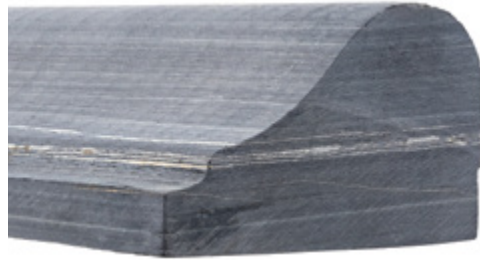

Standard Chair Rail 2" x 12" Honed