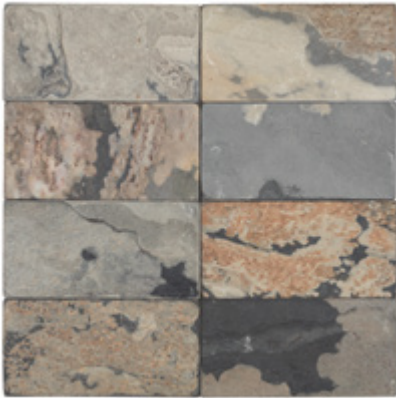

3" x 6" Tumbled