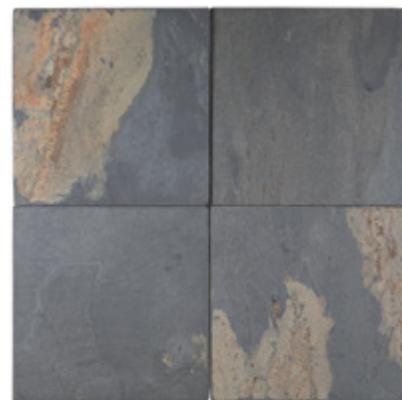

CALIFORNIA GOLD

Standard Liner 3/4" x 12" Honed

Standard Chair Rail 2" x 12" Honed

2" x 2" Tumbled

3" x 6" Tumbled

4" x 4" Tumbled

6" x 6" Tumbled

12" x 12" Gauged

SLATE is a fine-grained, homogeneous, metamorphic rock. It is derived from an original shale-type sedimentary rock composed of clay or volcanic ash through low-grade regional metamorphism. It is formed over long periods of time out of other existing rock types by heat and pressure.

Slate is a durable, finely foliated, and brittle stone, which comes in a wide range of colors, depending on the location and minerals of the slate in question.

It is often black, dark green, and grey, but can also includes instances of red, purple, gold, and blue. The sheer range of colors can fit nearly any design aesthetic, since what many people like about slate is its distinctive appearance.