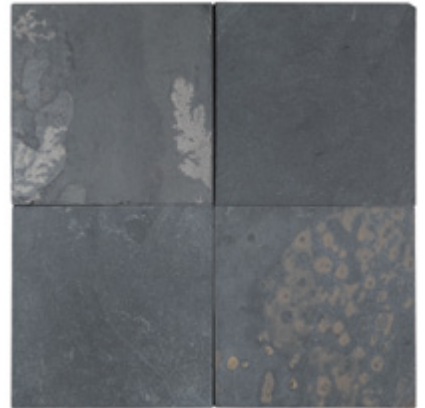

INDIAN BLACK

Standard Liner 3/4" x 12" Honed

Standard Chair Rail 2" x 12" Honed

2" x 2" Tumbled

3" x 6" Tumbled

4" x 4" Tumbled

6" x 6" Tumbled

12" x 12" Gauged

Slate is a durable, finely foliated, and brittle stone, which comes in a wide range of colors, depending on the location and minerals of the slate in question.

It is often black, dark green, and grey, but can also includes instances of red, purple, gold, and blue. The sheer range of colors can fit nearly any design aesthetic, since what many people like about slate is its distinctive appearance.