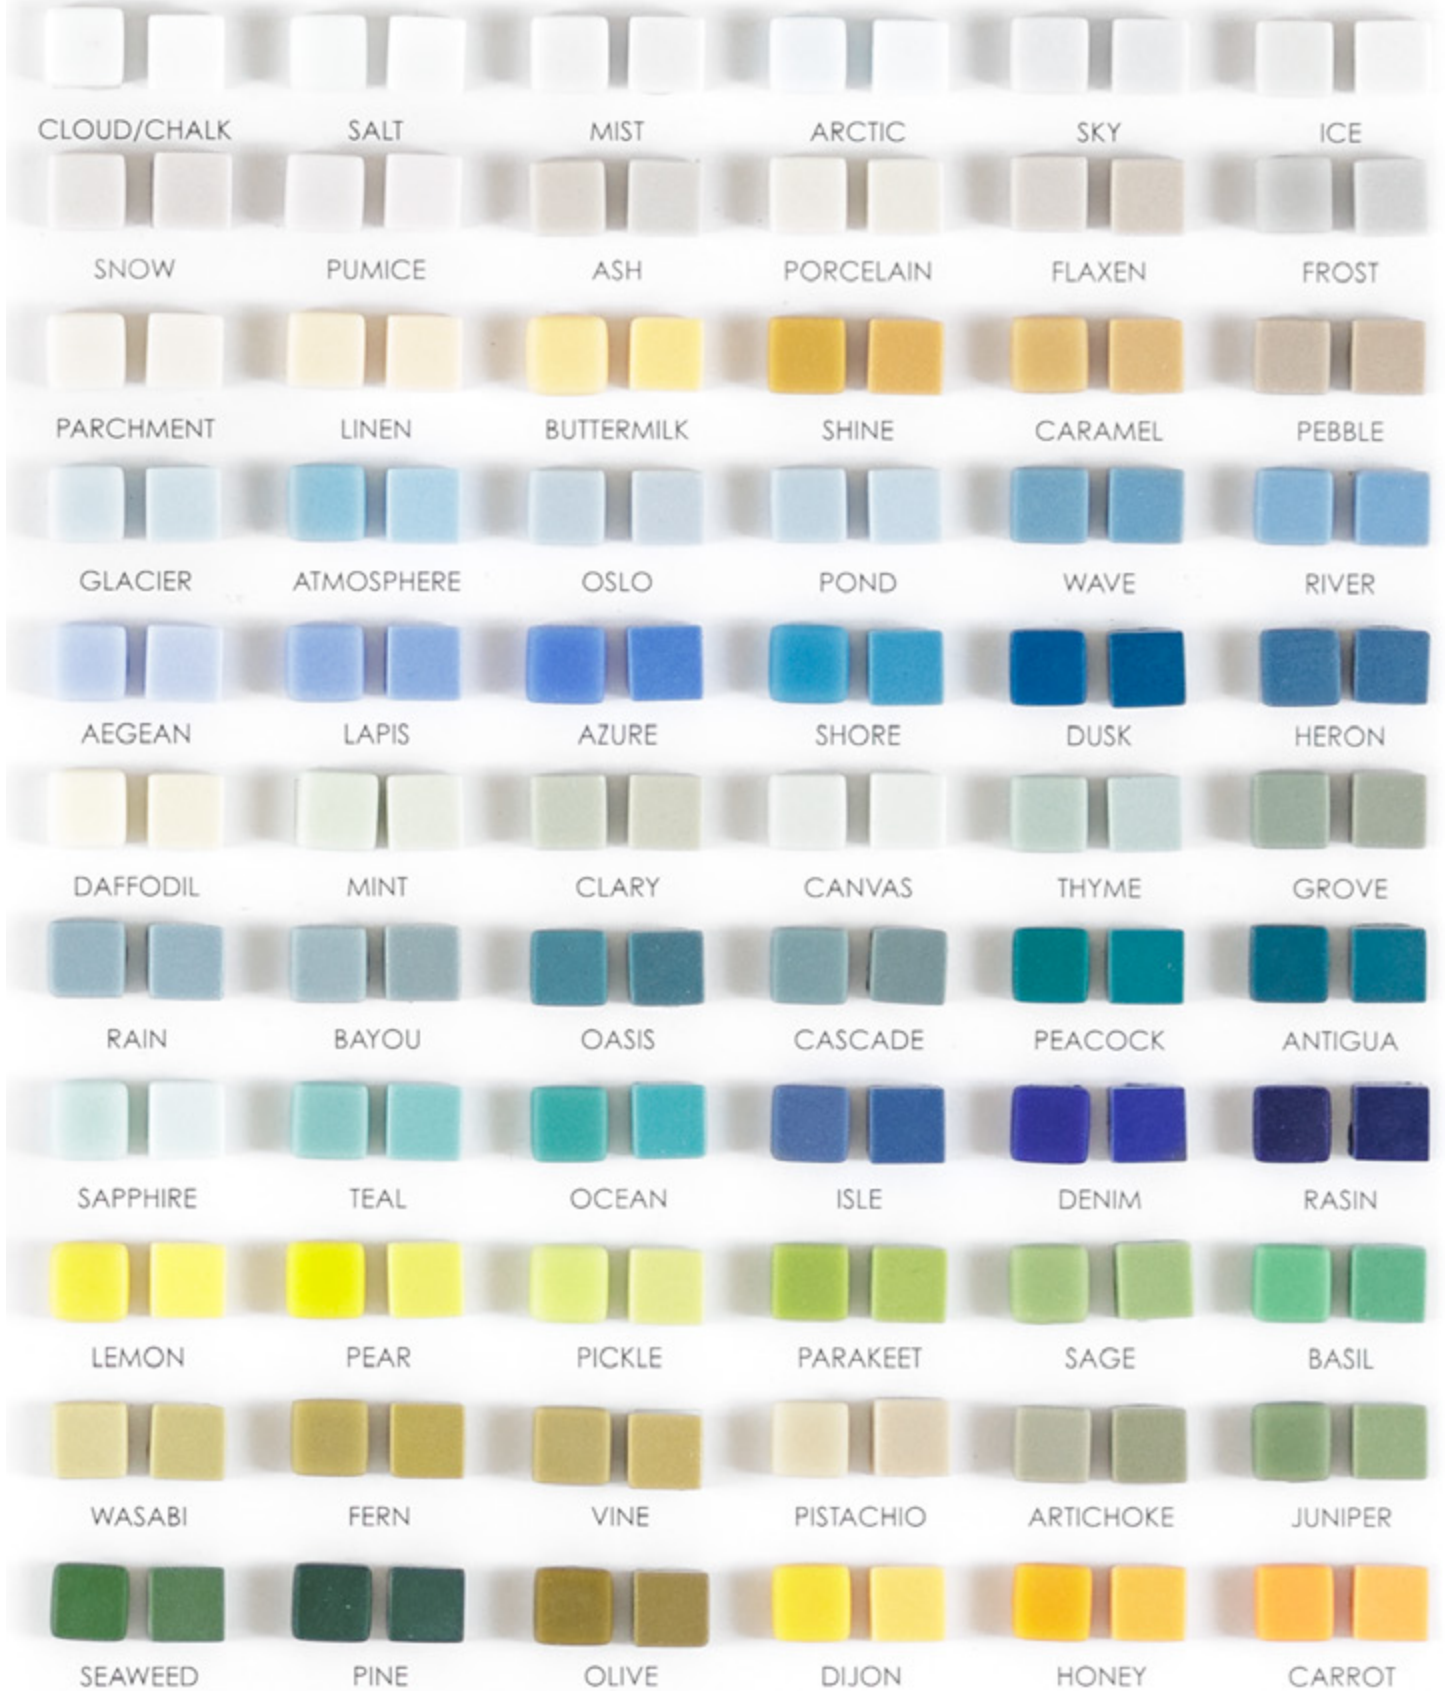

COLOR PALETTE

129 COLOR OPTIONS • MATTE OR POLISHED • RECTIFIED CAST & NON-RECTIFIED CAST RECYCLED GLASS