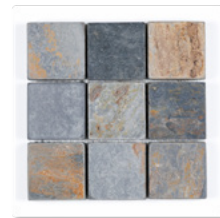

HAISA BLUE
1" HEXAGON HONED

HAISA BLUE
MINI CHEVRON HONED

HAISA BLUE
LARGE CHEVRON HONED

CREMA MARFIL
2.5"X3" LANTERN POLISHED

NEGRO MARQUINA
2"X2" HONED

NEGRO MARQUINA
3" HEXAGON HONED

NEGRO MARQUINA
3" HEXAGON POLISHED

NEGRO MARQUINA
2" HEXAGON HONED

NEGRO MARQUINA
2" HEXAGON POLISHED

BLACK BASALT
2" HEXAGON HONED

ABSOLUTE BLACK
2"X2" SQUARE POLISHED

CHELSEA GREY
2" HEXAGON HONED

CHELSEA GREY
1"X6" STACKED HONED

CALIFORNIA GOLD
2"X2" SQUARE TUMBLED

INDIAN BLACK
2"X2" SQUARE TUMBLED

INDIAN AUTUMN
2"X2" SQUARE TUMBLED

INDIAN MULTI COLOR
2"X2" SQUARE TUMBLED

FLAT MATTE
WHITE PEBBLE TILES

FLAT MATTE
GREIGE PEBBLE TILES

FLAT MATTE
MIXED PEBBLE TILES

FLAT MATTE
BLACK PEBBLE TILES

OSTRICH GREY QUARTZITE
GAUGED

OSTRICH GREY QUARTZITE
POLISHED

GOLD GREEN QUARTZITE
GAUGED

GOLD GREEN QUARTZITE
POLISHED

CALIFORNIA GOLD
TRIMS

INDIAN BLACK
TRIMS

INDIAN AUTUMN
TRIMS

INDIAN MULTI COLOR
TRIMS