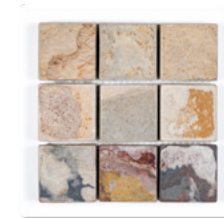

HAISA BLUE
1" HEXAGON HONED

HAISA BLUE
MINI CHEVRON HONED

HAISA BLUE
LARGE CHEVRON HONED

CREMA MARFIL
2.5"X3" LANTERN POLISHED

NEGRO MARQUINA
2"X2" HONED

NEGRO MARQUINA
3" HEXAGON HONED

NEGRO MARQUINA
3" HEXAGON POLISHED

NEGRO MARQUINA
2" HEXAGON HONED

NEGRO MARQUINA
2" HEXAGON POLISHED

BLACK BASALT
2" HEXAGON HONED

ABSOLUTE BLACK
2"X2" SQUARE POLISHED

CHELSEA GREY
2" HEXAGON HONED

CHELSEA GREY
1"X6" STACKED HONED

CALIFORNIA GOLD
2"X2" SQUARE TUMBLED

INDIAN BLACK
2"X2" SQUARE TUMBLED

INDIAN AUTUMN
2"X2" SQUARE TUMBLED

INDIAN MULTI COLOR
2"X2" SQUARE TUMBLED

FLAT MATTE
WHITE PEBBLE TILES

FLAT MATTE
GREIGE PEBBLE TILES

FLAT MATTE
MIXED PEBBLE TILES

FLAT MATTE
BLACK PEBBLE TILES

OSTRICH GREY QUARTZITE
GAUGED

OSTRICH GREY QUARTZITE
POLISHED

GOLD GREEN QUARTZITE
GAUGED

GOLD GREEN QUARTZITE
POLISHED

CALIFORNIA GOLD
TRIMS

INDIAN BLACK
TRIMS

INDIAN AUTUMN
TRIMS

INDIAN MULTI COLOR
TRIMS