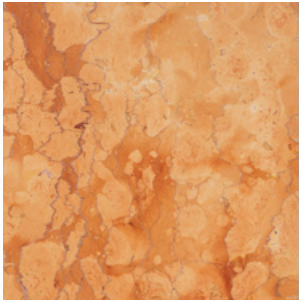

BOTTICINO TURKISH MARBLE
Honed/ Polished
12x12, 18x18, 24x24
Non-Micro Beveled

BOTTICINO TURKISH MARBLE
Tumbled
12x12

CREMA MARFIL SELECT MARBLE
Honed/ Polished
12x12, 18x18, 24x24
Micro Beveled

ROJO ALICANTE MARBLE
Polished
12x12
Micro Beveled

NSR 6X6 NATURAL STONE SAMPLE PROGRAM

ROSA VERONA MARBLE
Polished
12x12
Micro Beveled

EMPERADOR DARK MARBLE
Polished
12x12, 18x18
Micro Beveled

GRAPHITE MARBLE
Honed/ Polished
18x18
Micro Beveled

NEGRO MARQUINA MARBLE
Honed/ Polished
12x12, 18x18, 24x24
Micro Beveled