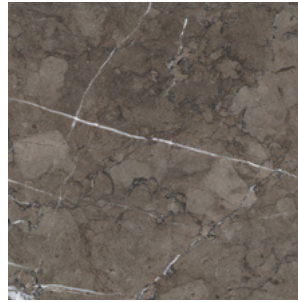

GRAPHITE MARBLE
Honed/ Polished
18x18
Micro Beveled