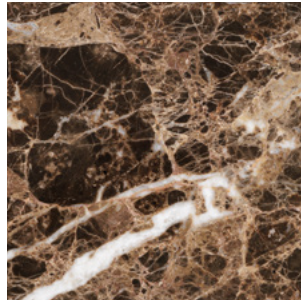

BOTTICINO TURKISH MARBLE
Honed/ Polished
12x12, 18x18, 24x24
Non-Micro Beveled

BOTTICINO TURKISH MARBLE
Tumbled
12x12

CREMA MARFIL SELECT MARBLE
Honed/ Polished
12x12, 18x18, 24x24
Micro Beveled

ROJO ALICANTE MARBLE
Polished
12x12
Micro Beveled

NSR 6X6 NATURAL STONE SAMPLE PROGRAM

ROSA VERONA MARBLE
Polished
12x12
Micro Beveled

EMPERADOR DARK MARBLE
Polished
12x12, 18x18
Micro Beveled

GRAPHITE MARBLE
Honed/ Polished
18x18
Micro Beveled

NEGRO MARQUINA MARBLE
Honed/ Polished
12x12, 18x18, 24x24
Micro Beveled