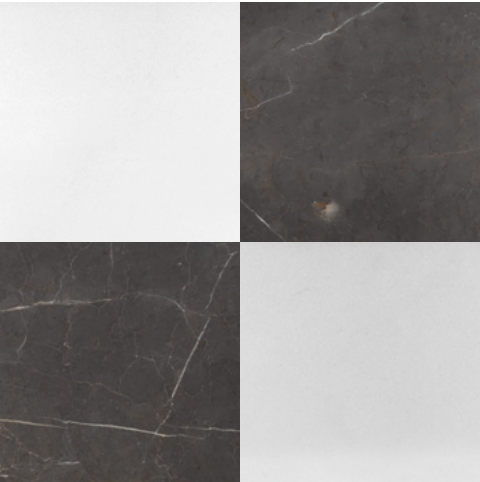

ABSOLUTE BLACK GRANITE
Flamed
12x12, 18x18, 24x24
Micro Beveled

ABSOLUTE BLACK GRANITE
Honed
12x12, 18x18, 24x24
Micro Beveled

ABSOLUTE BLACK GRANITE
Polished
12x12, 18x18, 24x24
Micro Beveled

CHECKERBOARD

MARBLE BLEND IDEAS

18X18 GRAPHITE HONED & THASSOS WHITE HONED

18X18 CALACATTA GOLD HONED & CHELSEA GREY HONED

18X18 POLAR WHITE HONED & ABSOLUTE BLACK HONED

12X12 WHITE CARRARA TUMBLED & BARDIGLIO IMPERIALE TUMBLED