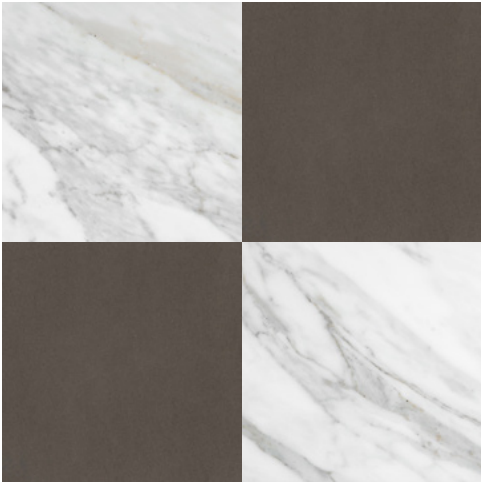

ABSOLUTE BLACK GRANITE
Flamed
12x12, 18x18, 24x24
Micro Beveled

ABSOLUTE BLACK GRANITE
Honed
12x12, 18x18, 24x24
Micro Beveled

ABSOLUTE BLACK GRANITE
Polished
12x12, 18x18, 24x24
Micro Beveled

CHECKERBOARD

MARBLE BLEND IDEAS

18X18 GRAPHITE HONED & THASSOS WHITE HONED

18X18 CALACATTA GOLD HONED & CHELSEA GREY HONED

18X18 POLAR WHITE HONED & ABSOLUTE BLACK HONED

12X12 WHITE CARRARA TUMBLED & BARDIGLIO IMPERIALE TUMBLED