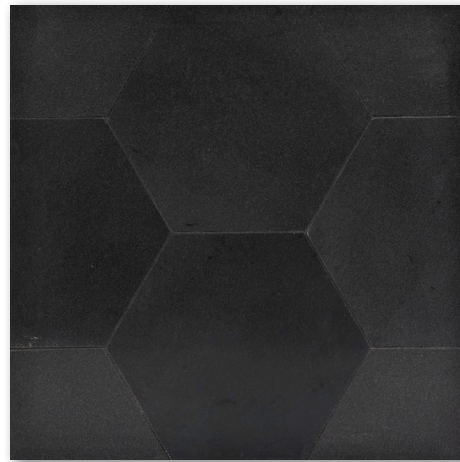

10" HEXAGON BASALT BLACK FLAMED/ BRUSHED
20"X20"
MKTBASBLK10FBGB

10" HEXAGON BASALT GREY HONED
20"X20"
MKTBASGRY10HGB

10" HEXAGON BASALT BLACK HONED
20"X20"
MKTBASBLK10HGB

10" HEXAGON BASALT GROUTED DISPLAY BOARDS ORDER FORM			1/2" MDF * WHITE MATTE PAINT
ITEM NAME	PART NUMBER	BOARD SIZE	SELECTION
10" HEXAGON BASALT BLACK FLAMED/ BRUSHED	MKTBASBLK10FBGB	20"X20"	
10" HEXAGON BASALT GREY HONED	MKTBASGRY10HGB	20"X20"	
10" HEXAGON BASALT BLACK HONED	MKTBASBLK10HGB	20"X20"	