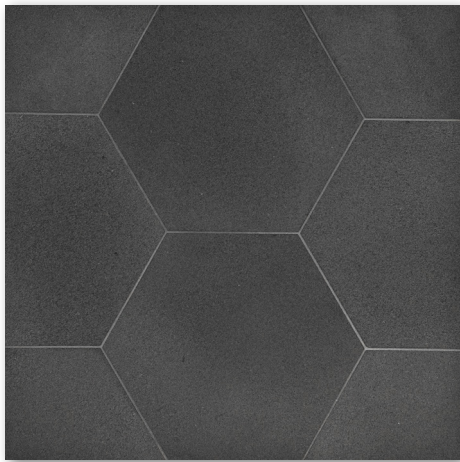

10" HEXAGON BASALT BLACK FLAMED/ BRUSHED
20"X20"
MKTBASBLK10FBGB

10" HEXAGON BASALT GREY HONED
20"X20"
MKTBASGRY10HGB

10" HEXAGON BASALT BLACK HONED
20"X20"
MKTBASBLK10HGB

10" HEXAGON BASALT GROUTED DISPLAY BOARDS ORDER FORM			1/2" MDF * WHITE MATTE PAINT
ITEM NAME	PART NUMBER	BOARD SIZE	SELECTION
10" HEXAGON BASALT BLACK FLAMED/ BRUSHED	MKTBASBLK10FBGB	20"X20"	
10" HEXAGON BASALT GREY HONED	MKTBASGRY10HGB	20"X20"	
10" HEXAGON BASALT BLACK HONED	MKTBASBLK10HGB	20"X20"	