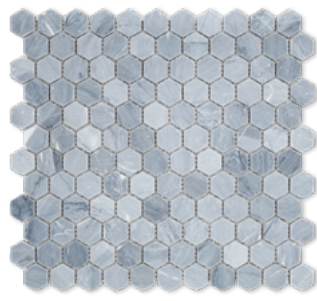

BARDIGLIO VEINCUT MOSAICS & TRIMS

1" Hexagon
Polished