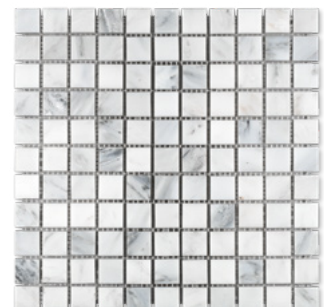

Grand Chair Rail (F5)  
Honed/ Polished

Standard Liner  
Honed/ Polished

Mini Liner  
Honed/ Polished

Quarter Round  
Honed/ Polished

1" X 2" Herringbone  
Honed/ Polished

1" X 3" Herringbone  
Honed/ Polished

1" X 4" Herringbone  
Honed/ Polished

1" X 4" Chevron  
Honed/ Polished

5/8" X 5/8" Square  
Honed/ Polished

1" X 1" Square  
Honed/ Polished

2" X 2" Square  
Honed/ Polished

3" Arabesque  
Honed/ Polished