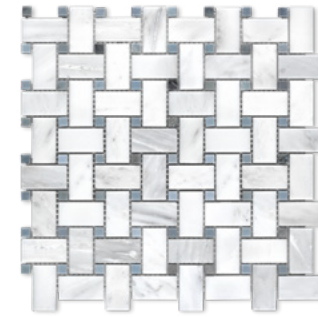

# ORIENTAL WHITE MOSAICS & TRIMS

1" Hexagon  
Honed/ Polished

2" Hexagon  
Honed/ Polished

3" Hexagon  
Honed/ Polished

3/4" Penny Round  
Honed/ Polished

Bamboo  
Honed/ Polished

Basketweave with Blue Dot  
Honed/ Polished