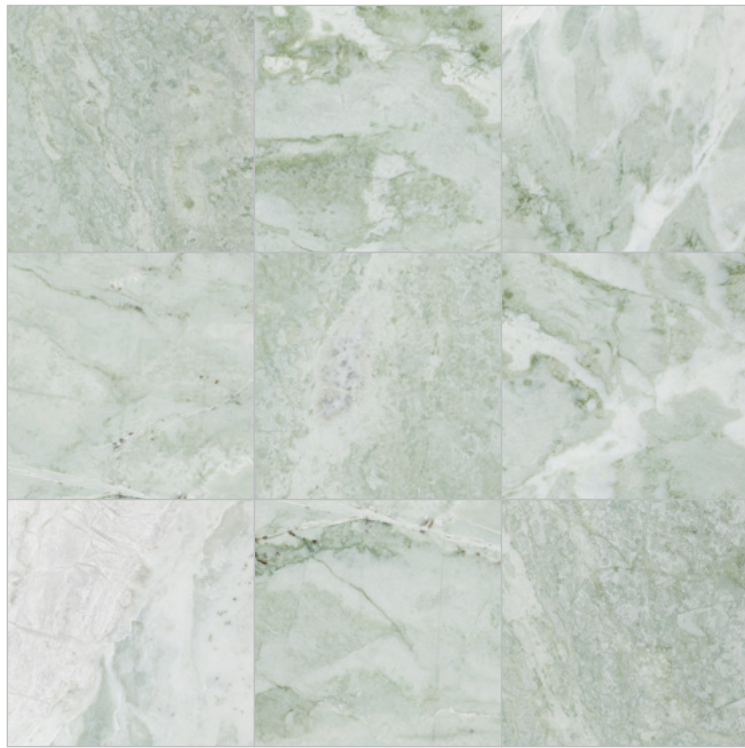

## SAHARA GOLD MARBLE

Pakistan  
Shown in Sahara Gold 12X12 Honed

FINISHES  
Honed (H)

TILES

12" X 12"

H

Sahara Gold marble is quarried in Pakistan; it's characterized by a golden beige background accentuated with fiery red and white and gray veins.

## GIALLO REALE MARBLE

Italy  
Shown in Giallo Reale 12X12 Polished

FINISHES  
Polished (P)

TILES

12" X 12"

P

Giallo Reale is quarried in Selva di Progno, Verona region in Italy. It's characterized by a uniform and intense gold tone with complemented light-yellow shades.