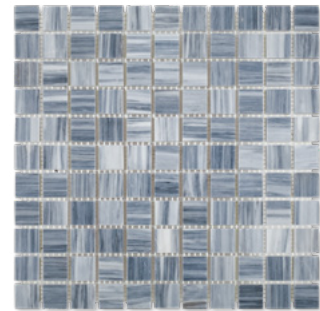

1" X 1" Square
Polished