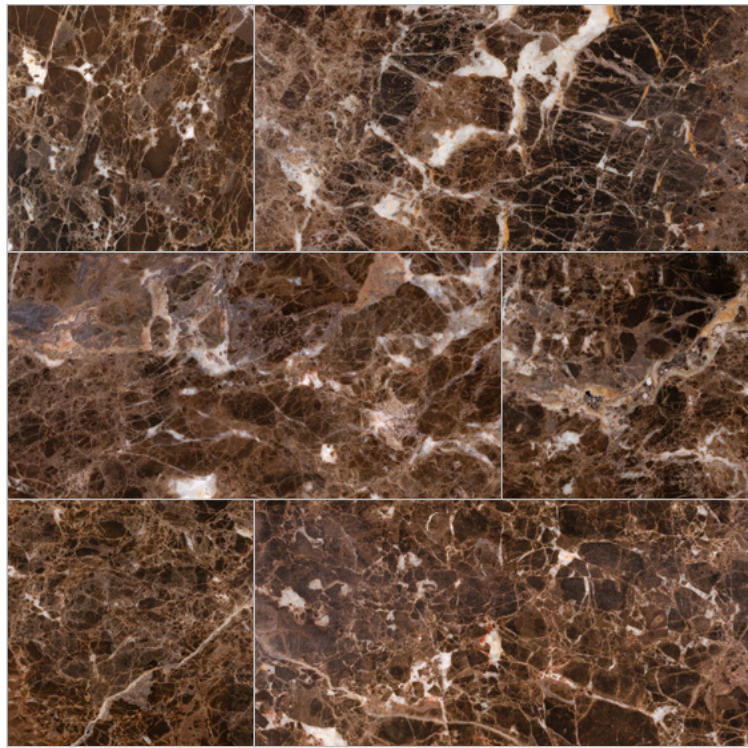

2" X 2" Square  
Honed/ Polished

Pinwheel with White Dot  
Honed/ Polished

Emperador Dark marble is characterized by its beautiful brown to rich chocolate brown, punctuated with white and toffee veins and marking. The interaction of light and dark tones adds a dynamic and luxurious feel to the stone. This marble is quarried from Spain. It's used on floors and walls, exterior and interior, residential and commercial projects. This marble looks best in a polished finish.