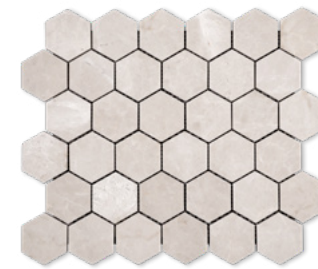

BOTTICINO TURKISH MARBLE

Turkey
Shown in Botticino Turkish 12X24 Honed

FINISHES
Honed (H), Polished (P), Tumbled (T)

TILES	
12" X 12"	H/ P/ T
12" X 24"	H/ P
18" X 18"	H/ P
24" X 24"	H/ P

Botticino Turkish is a beige marble with a fairly uniform color background. There is no much color variation on this marble. It features a neutral oyster color base background and subtle white-to-grey diffuse veining across its entire surface. This marble provides an elegant and yet an inviting ambience to any kind of surface.