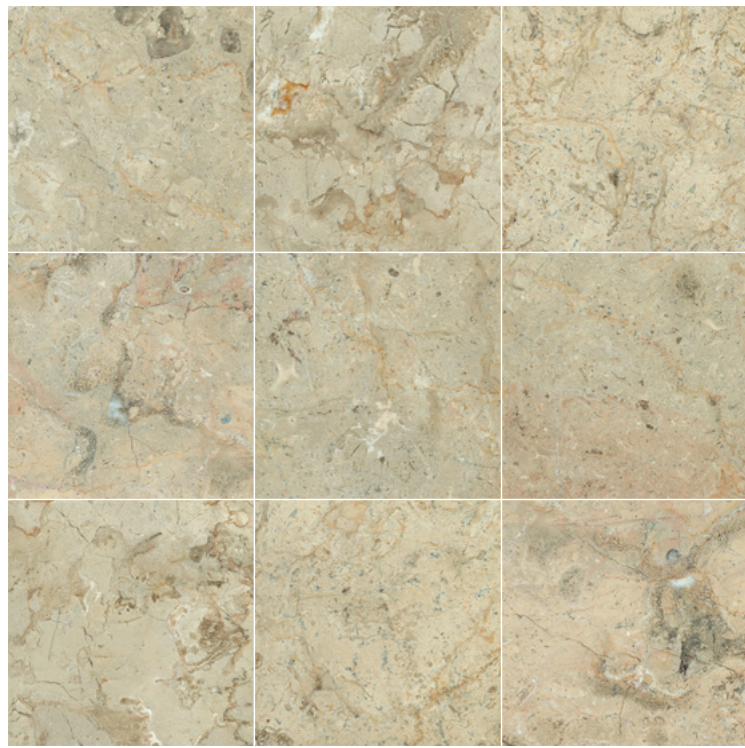

## SAHARA GOLD MARBLE

Pakistan  
Shown in Sahara Gold 12X12 Honed

FINISHES  
Honed (H)

TILES

12" X 12"

H

Sahara Gold marble is quarried in Pakistan; it's characterized by a golden beige background accentuated with fiery red and white and gray veins.