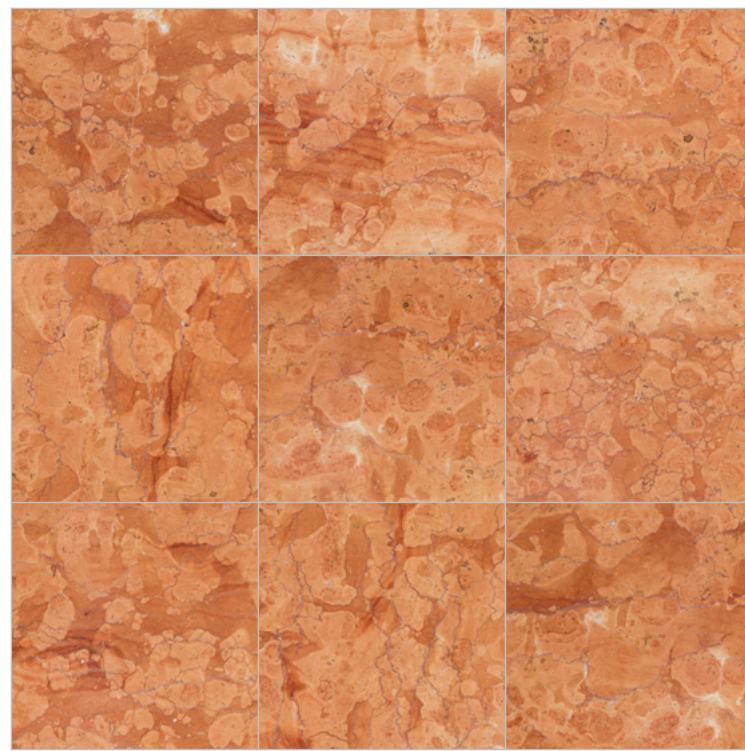

## RAIN FOREST BROWN MARBLE

India  
Shown in Rain Forest Brown 12X12 Brushed

FINISHES  
Brushed (B), Polished (P)

12" X 12"	TILES	B/ P
2CM	SLABS	B/ P

Rain Forest Brown marble is quarried in India. This marble is characterized by earthy shades of brown background with red, grey, and white veining giving the appearance of tree branches.