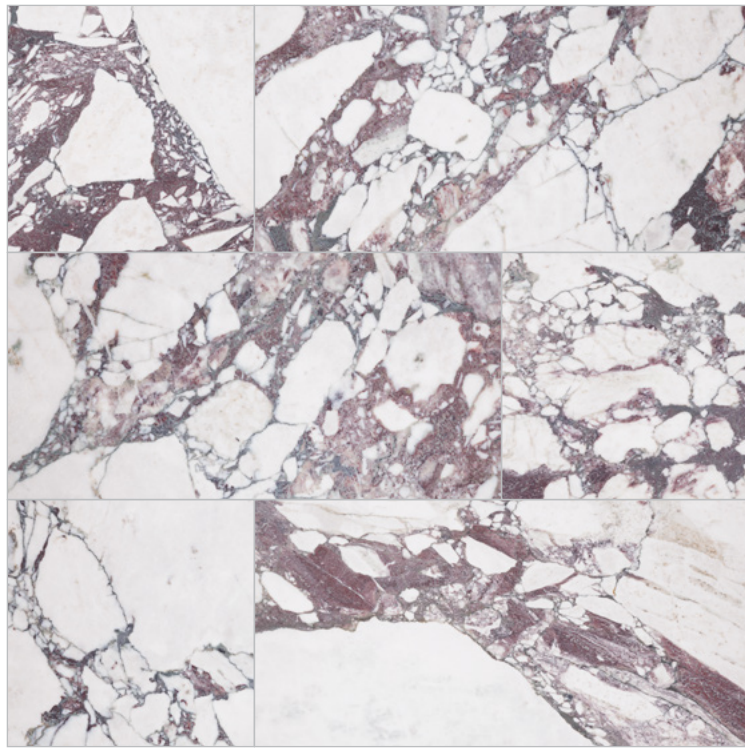

## CALACATTA CALDIA MARBLE

Italy  
Shown in Calacatta Caldia 4X12 Honed

FINISHES  
Honed (H), Polished (P)

4" X 12"	TILES	H/ P
6" X 12"		H/ P
12" X 24"		H/ P
18" X 18"		H/ P
24" X 24"		H/ P

Calacatta Caldia is a luxurious marble quarried in Italy, characterized for a consistent creamy white with faint taupe and grey veining. It's a perfect choice for a sophisticated and bright space.

## CALACATTA VIOLA MARBLE

Turkey  
Shown in Calacatta Viola 12X24 Honed

FINISHES  
Honed (H), Polished (P)

12" X 24"	TILES	H/ P
2CM	SLABS - Italy	H/ P

Calacatta Viola is a stunning marble characterized by its captivating burgundy veins, a white background and subtle gold accents. This marble transforms any space into a sanctuary of luxury and refinement. It's been used since Roman times in buildings and architectural works.