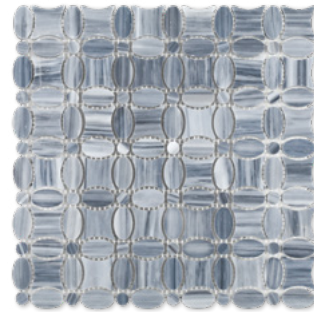

# BARDIGLIO VEINCUT MOSAICS & TRIMS

1" Hexagon  
Polished

2" Hexagon  
Polished

3" Hexagon  
Polished

Bubble  
Polished

1" X 2" Brick  
Polished

2" X 4" Brick  
Polished

1" Fan  
Polished

Flower  
Polished

5/8" X 5/8" Square  
Polished

1" X 1" Square  
Polished

2" X 2" Square  
Polished

3" Arabesque  
Polished

1" X 2" Herringbone  
Polished

1" X 3" Herringbone  
Polished

Grand Chair Rail (F5)  
Polished