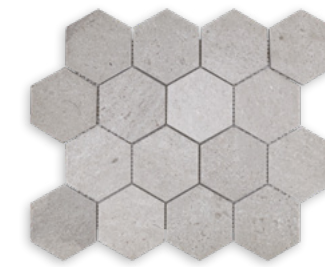

SPANISH GREY MARBLE

China
Shown in Spanish Grey 3X6 Honed

FINISHES
Honed (H), Polished (P)

TILES

3" X 6"	P
12" X 12"	H

Spanish Grey Marble, also known as Cinderella Grey, is characterized by its ash gray color with low variation, random fossils and displaying a subtle speckle.