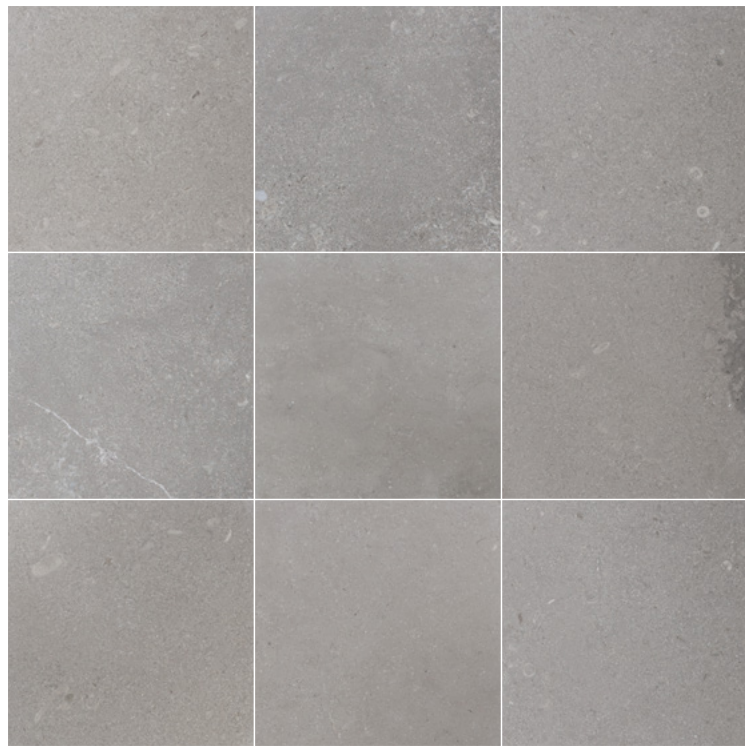

2" Hexagon  
Honed/ Polished

2" X 6" Brick  
Splifface

2" X 2" Square  
Honed/ Polished/ Tumbled

Basketweave with White Dot  
Honed/ Polished

Classic Chair Rail (FI)  
Honed/ Polished

Standard Liner  
Honed/ Polished