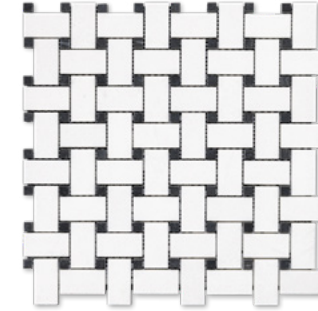

Basketweave with Black Dot
Honed/ Polished