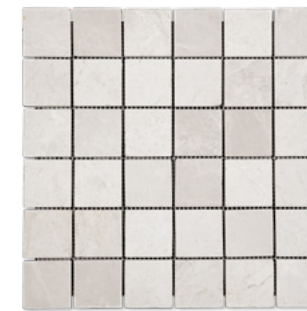

BOTTICINO TURKISH MARBLE

Turkey
Shown in Botticino Turkish 12X24 Honed

FINISHES
Honed (H), Polished (P), Tumbled (T)

TILES	
12" X 12"	H/ P/ T
12" X 24"	H/ P
18" X 18"	H/ P
24" X 24"	H/ P

Botticino Turkish is a beige marble with a fairly uniform color background. There is no much color variation on this marble. It features a neutral oyster color base background and subtle white-to-grey diffuse veining across its entire surface. This marble provides an elegant and yet an inviting ambience to any kind of surface.