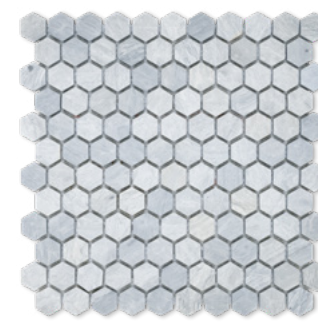

## HAISA BLUE MARBLE

China  
Shown in Haisa Blue 12X24 Honed

FINISHES  
Honed (H)

TILES

3" X 6"	H
12" X 24"	H

Haisa Blue marble is recognized by its soft Blue-Grey color, and consistent horizontal marking. It has similar characteristics to Limestone as the material is mostly available in a honed finish. Our Haisa Blue collection offers a fresh interpretation of marble, in a contemporary recreation of a material of endless beauty and elegance.