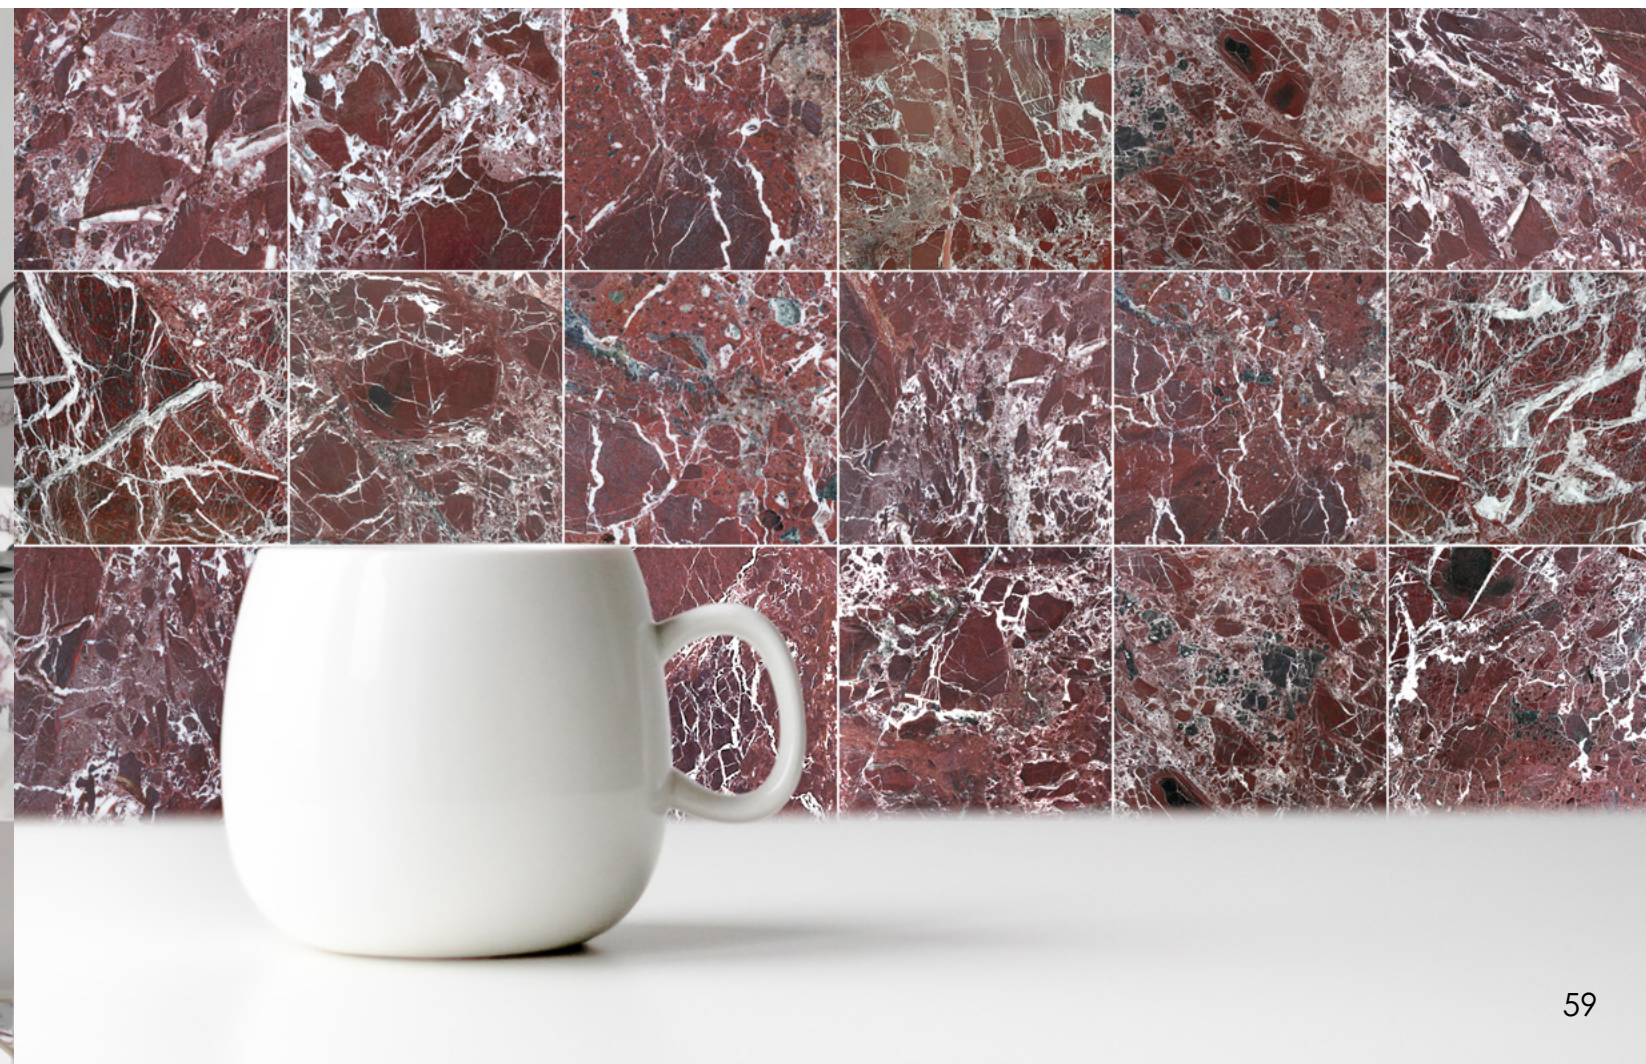

ROSSO LEVANTO MARBLE

Italy
Shown in Rosa Levanto 12X12 Polished

FINISHES
Polished (P)

12" X 12"	TILES	P
2CM	SLABS	P

Rosso Levanto is an Italian marble characterized by a deep red and burgundy background with white veining. It's considered an ancient material well exposed by the Romans in the construction of columns, floors and walls.