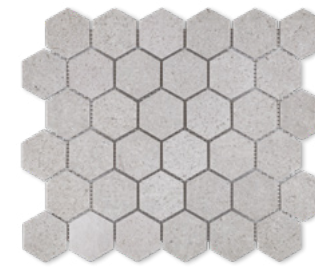

SPANISH GREY MARBLE

China
Shown in Spanish Grey 3X6 Honed

FINISHES
Honed (H), Polished (P)

TILES

3" X 6"	P
12" X 12"	H

Spanish Grey Marble, also known as Cinderella Grey, is characterized by its ash gray color with low variation, random fossils and displaying a subtle speckle.