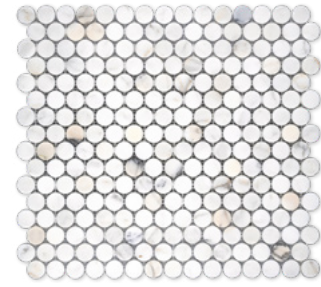

# CALACATTA GOLD MOSAICS & TRIMS

1" Hexagon  
Honed/ Polished

2" Hexagon  
Honed/ Polished

3" Hexagon  
Honed/ Polished

6" Hexagon  
Honed/ Polished

Basketweave with Calacatta  
Dot  
Honed/ Polished

Basketweave with Blue Dot  
Honed/ Polished

5/8" X 1" Oval  
Polished

1" X 2" Rhomboid  
Honed/ Polished

1" X 2" Brick  
Honed/ Polished

2" X 4" Brick  
Honed/ Polished

2" X 4" Brick Beveled  
Honed/ Polished

3/4" Penny Round  
Honed/ Polished

Grand Chair Rail (F5)  
Honed/ Polished

Standard Liner  
Honed/ Polished

Mini Liner  
Honed/ Polished

Quarter Round  
Honed/ Polished

1" X 2" Herringbone  
Honed/ Polished

1" X 3" Herringbone  
Honed/ Polished

1" X 4" Herringbone  
Honed/ Polished

1" X 4" Chevron  
Honed/ Polished

5/8" X 5/8" Square  
Honed/ Polished

1" X 1" Square  
Honed/ Polished

2" X 2" Square  
Honed/ Polished

Chevron with Thin Calacatta  
Strips  
Honed/ Polished

White Carrara Marble is a natural stone located in the northwest part of Italy, specifically from the city of Carrara in the Tuscany region. It's characterized for a White, Light Grey background with consistent Dark Grey veining. Carrara marble significantly boosts the financial value of any property it is used in.