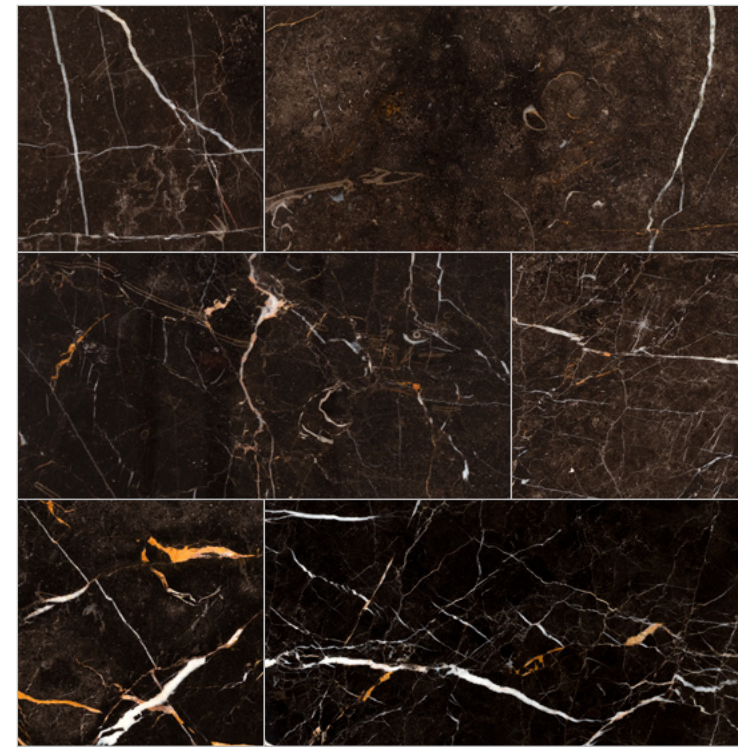

Botticino Fiorito is a classical Italian marble characterized by a harmonious light beige, with slightly pink undertones.

Breccia Oniciatta marble is quarried in the Brescia province in Italy. This marble showcases a captivating array of warm, earthy tones, including soft pinks, warm beiges, and subtle creams. These colors combine harmoniously to create a palette that exudes elegance and timeless beauty.

## EMPERADOR LIGHT MARBLE

Turkey  
Shown in Emperor Light 18X18 Polished

FINISHES  
Polished (P)

TILES

12" X 12"	P
12" X 24"	P
18" X 18"	P

SLABS

2CM	P
-----	---

Emperador Light marble is quarried in Bursa, Turkey. It's characterized by smoky beige, brown and cream tones. It has very low water absorption capacity and a very long-lasting surface shine.