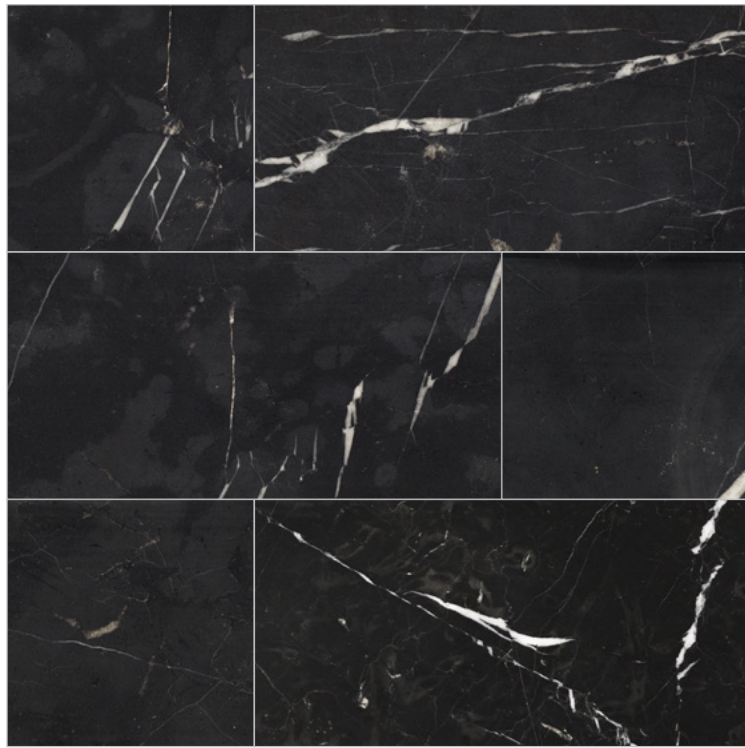

Standard Liner  
Polished

Negro Marquina marble is a stone characterized by a Black background crossed by thin White veins with occasional white spots & fossils. This marble provides an immediate impact and is often paired with contrasting white marbles such as Carrara White for classic chequerboard installations.