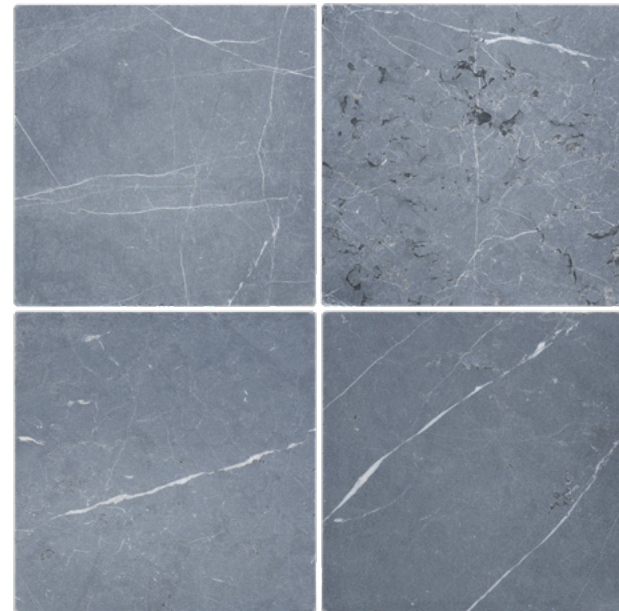

Negro Marquina | MARNEGMAR1212T