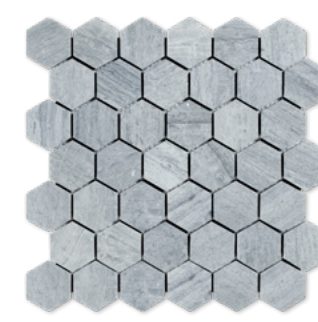

HAISA BLUE MARBLE

China
Shown in Haisa Blue 12X24 Honed

FINISHES
Honed (H)

TILES

3" X 6"	H
12" X 24"	H

Haisa Blue marble is recognized by its soft Blue-Grey color, and consistent horizontal marking. It has similar characteristics to Limestone as the material is mostly available in a honed finish. Our Haisa Blue collection offers a fresh interpretation of marble, in a contemporary recreation of a material of endless beauty and elegance.