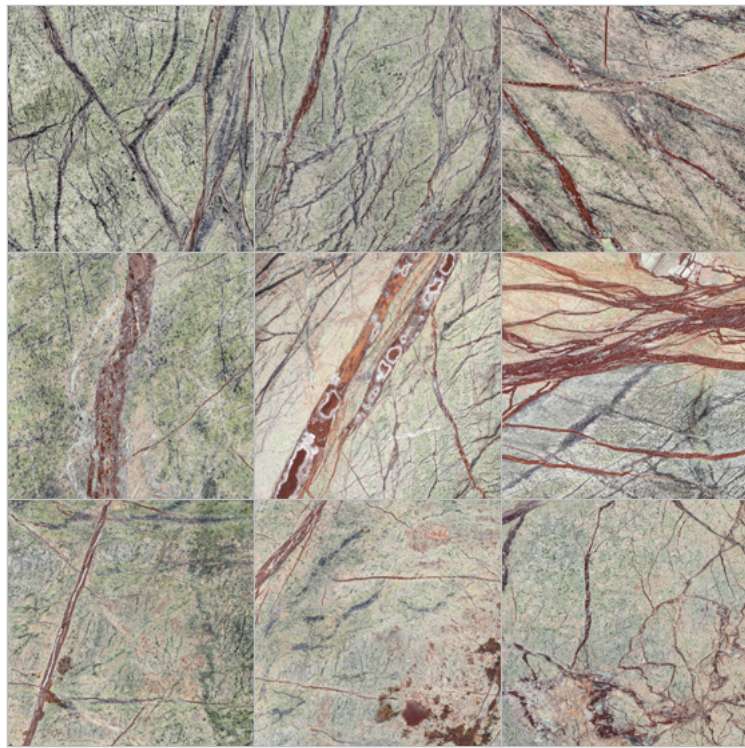

SLABS

2CM

P

Empress Green is an Indian marble characterized by a deep hunter green color background with lighter shades of green and off-white veining throughout. An ideal material for commercial and residential projects.