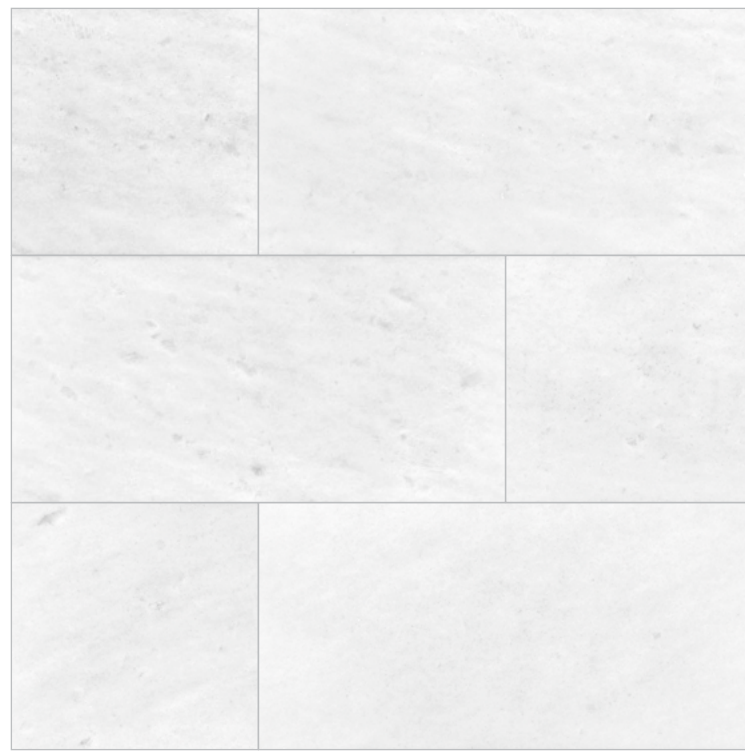

POLAR WHITE MARBLE

Vietnam
Shown in Polar White 4X12 Honed

FINISHES
Honed (H), Polished (P)

TILES	
4" X 12"	H/ P
6" X 12"	H/ P
12" X 12"	H/ P
12" X 24"	H/ P
18" X 18"	H/ P
18" X 36"	P
24" X 24"	P
SLABS	
2CM	H/ P

Polar White marble combines a cool white base with a striking crystalline appearance. Quarried from marble mines in Vietnam, this marble is considered the whitest in the world.

This gorgeous stone is available in tile, mosaic, and trims in both Honed and Polished.

Polar White marble is inspiring the most elegant designs because of its cost-efficient price and long-lasting durability.