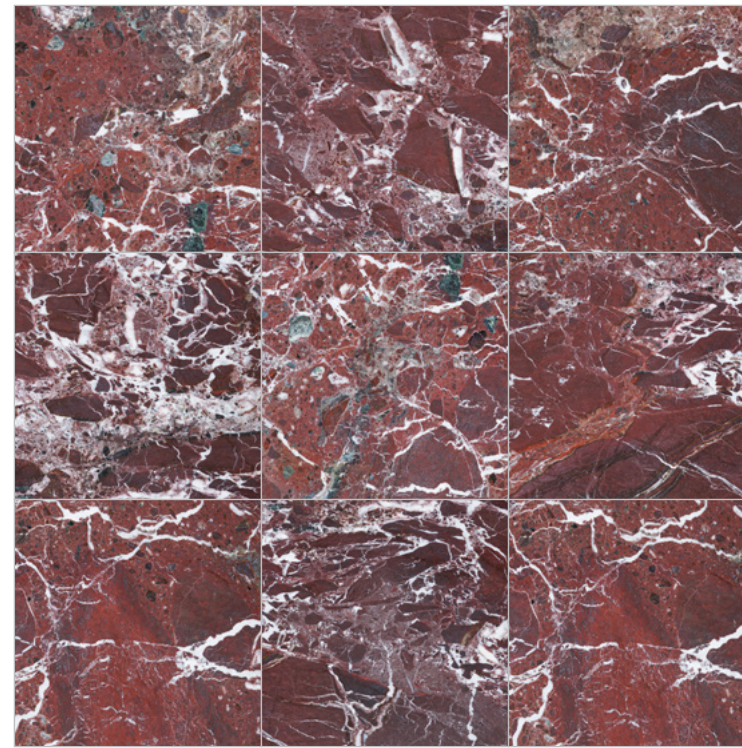

## CALACATTA CALDIA MARBLE

Italy  
Shown in Calacatta Caldia 4X12 Honed

FINISHES  
Honed (H), Polished (P)

4" X 12"	TILES	H/ P
6" X 12"		H/ P
12" X 24"		H/ P
18" X 18"		H/ P
24" X 24"		H/ P

Calacatta Caldia is a luxurious marble quarried in Italy, characterized for a consistent creamy white with faint taupe and grey veining. It's a perfect choice for a sophisticated and bright space.

## CALACATTA VIOLA MARBLE

Turkey  
Shown in Calacatta Viola 12X24 Honed

FINISHES  
Honed (H), Polished (P)

12" X 24"	TILES	H/ P
2CM	SLABS - Italy	H/ P

Calacatta Viola is a stunning marble characterized by its captivating burgundy veins, a white background and subtle gold accents. This marble transforms any space into a sanctuary of luxury and refinement. It's been used since Roman times in buildings and architectural works.