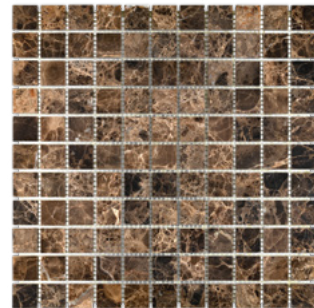

1" X 1" Square  
Honed/ Polished/ Tumbled

2" X 2" Square  
Polished/ Tumbled

Grand Chair Rail (F5)  
Honed/ Polished

Standard Liner  
Honed/ Polished

Mini Liner  
Honed/ Polished

Quarter Round  
Polished