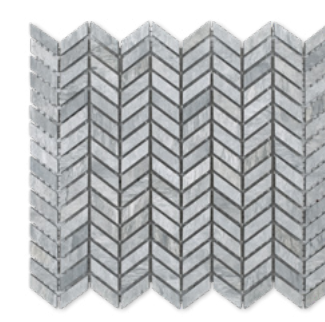

HAISA BLUE MARBLE

China
Shown in Haisa Blue 12X24 Honed

FINISHES
Honed (H)

TILES

3" X 6"	H
12" X 24"	H

Haisa Blue marble is recognized by its soft Blue-Grey color, and consistent horizontal marking. It has similar characteristics to Limestone as the material is mostly available in a honed finish. Our Haisa Blue collection offers a fresh interpretation of marble, in a contemporary recreation of a material of endless beauty and elegance.