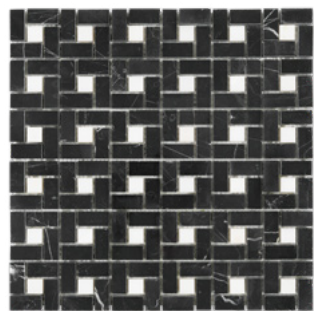

5/8" X 1-1/4" Herringbone  
Honed/ Polished

1" X 2" Herringbone  
Honed/ Polished

1" X 3" Herringbone  
Honed/ Polished

1" X 4" Herringbone  
Honed/ Polished

5/8" X 5/8" Square  
Honed/ Polished

1" X 1" Square  
Honed/ Polished

2" X 2" Square  
Honed/ Polished

Pinwheel with White Dot  
Honed/ Polished

Emperador Dark marble is characterized by its beautiful brown to rich chocolate brown, punctuated with white and toffee veins and marking. The interaction of light and dark tones adds a dynamic and luxurious feel to the stone. This marble is quarried from Spain. It's used on floors and walls, exterior and interior, residential and commercial projects. This marble looks best in a polished finish.