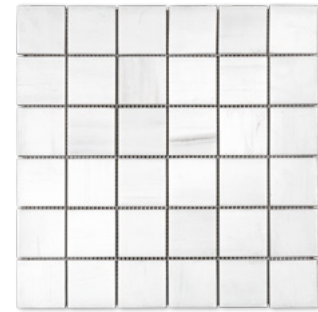

### TILES

4" X 12"	H/ P
6" X 12"	H/ P
12" X 12"	H/ P
12" X 24"	H/ P
10" Hexagon	H/ P

# BIANCO DOLOMITE MOSAICS & TRIMS

2" Hexagon  
Honed/ Polished

4" Hexagon  
Honed/ Polished

1" X 2" Brick  
Honed/ Polished

2" X 4" Brick  
Honed/ Polished

1" X 2" Herringbone  
Honed/ Polished

1" X 4" Herringbone  
Honed/ Polished

1" X 4" Chevron  
Honed/ Polished

2" X 2" Square  
Honed/ Polished

Grand Chair Rail (F5)  
Honed/ Polished

Standard Liner  
Honed/ Polished

Mini Liner  
Honed/ Polished

Quarter Round  
Honed/ Polished

Crema Marfil is an immensely popular beige marble with a high demand and supply all over the world. This Spanish natural stone has decades of market presence and large reserves. Classic is the most affordably priced and is characterized by its uniform background, with a medium grain and a warm beige color, followed by light-golden and honey tonalities. In general, this celebrity marble presents some lines of calcite and reddish colored lines