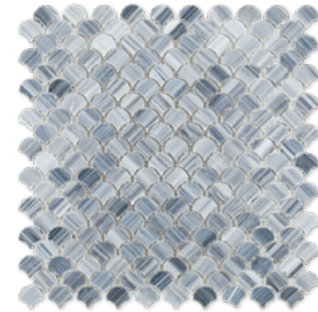

# BARDIGLIO VEINCUT MOSAICS & TRIMS

1" Hexagon  
Polished

2" Hexagon  
Polished

3" Hexagon  
Polished

Bubble  
Polished

1" X 2" Brick  
Polished

2" X 4" Brick  
Polished

1" Fan  
Polished