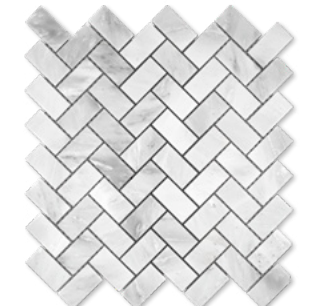

Grand Chair Rail (F5)  
Honed/ Polished

Standard Liner  
Honed/ Polished

Mini Liner  
Honed/ Polished

Quarter Round  
Honed/ Polished

1" X 2" Herringbone  
Honed/ Polished

1" X 3" Herringbone  
Honed/ Polished