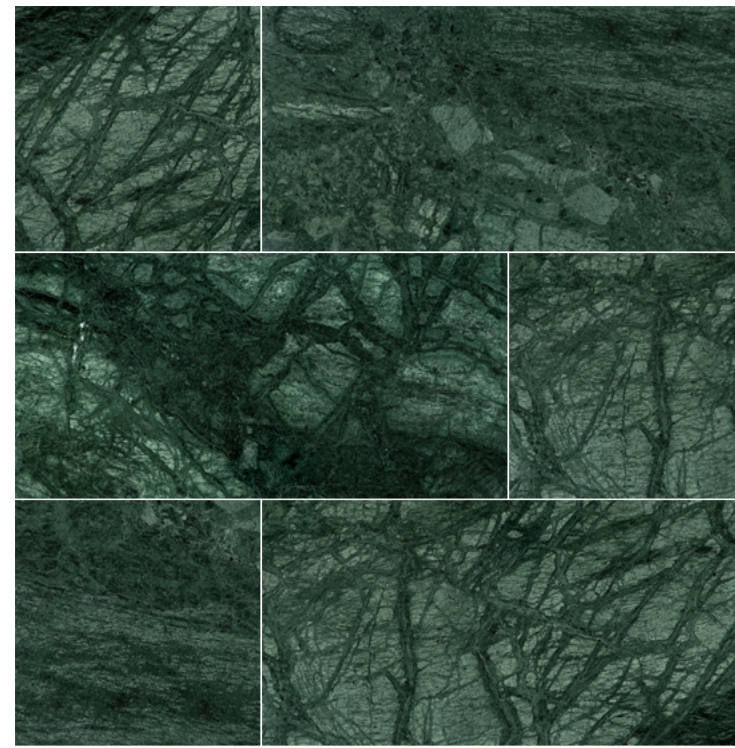

MING GREEN MARBLE

China
Shown in Ming Green 12X12 Polished

FINISHES
Polished (P), Tumbled (T)

TILES

12" X 12"

P/T

Ming Green is a gorgeous marble characterized by its pale-green natural color background with translucent hints of mint, sea green, and emerald crystalline marking. Quarried in Asia, this marble is a popular choice to be incorporated into contemporary and traditional design.