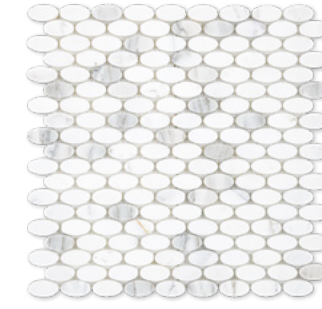

# CALACATTA GOLD MOSAICS & TRIMS

1" Hexagon  
Honed/ Polished

2" Hexagon  
Honed/ Polished

3" Hexagon  
Honed/ Polished

6" Hexagon  
Honed/ Polished

Basketweave with Calacatta  
Dot  
Honed/ Polished

Basketweave with Blue Dot  
Honed/ Polished