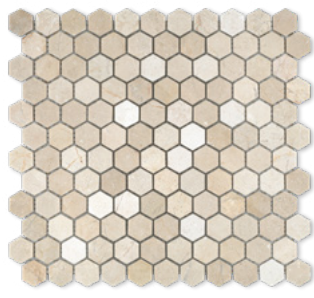

CREMA MARFIL MOSAICS & TRIMS

1" Hexagon
Honed/ Polished