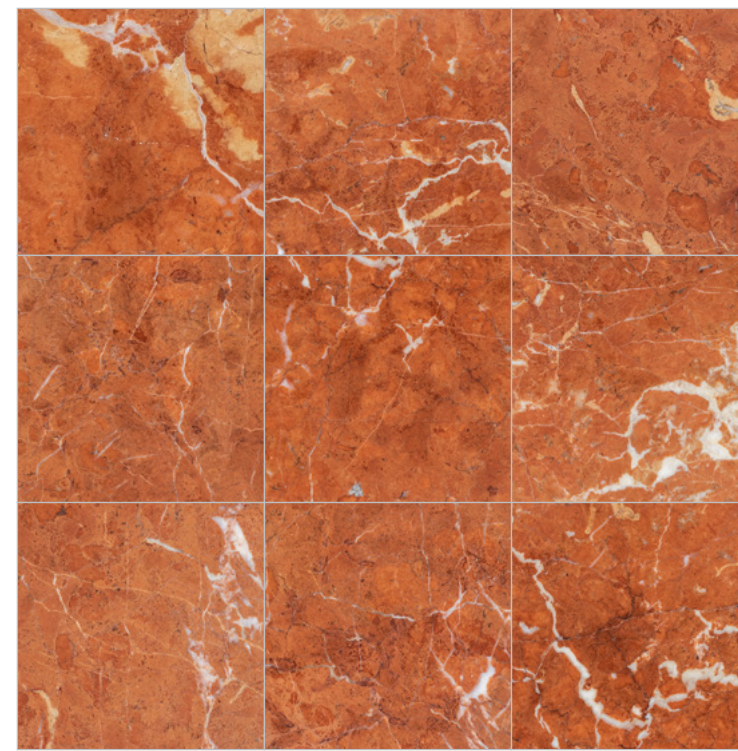

## ROSA VERONA MARBLE

Italy  
Shown in Rosa Verona 12X12 Polished

FINISHES  
Polished (P)

TILES

12" X 12"

P