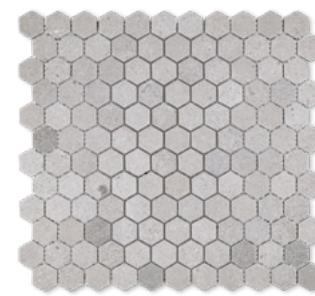

## SPANISH GREY MARBLE

China  
Shown in Spanish Grey 3X6 Honed

FINISHES  
Honed (H), Polished (P)

TILES

3" X 6"	P
12" X 12"	H

Spanish Grey Marble, also known as Cinderella Grey, is characterized by its ash gray color with low variation, random fossils and displaying a subtle speckle.

1" Hexagon  
Polished

2" Hexagon  
Polished

3" Hexagon  
Polished

1" X 3" Herringbone  
Polished

1" X 2" Brick  
Polished

2" X 4" Brick  
Polished

1" X 1" Square  
Polished

2" X 2" Square  
Polished