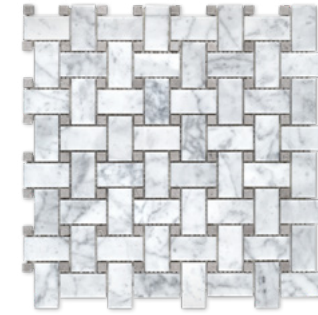

Basketweave with Grey Dot
Honed/ Polished