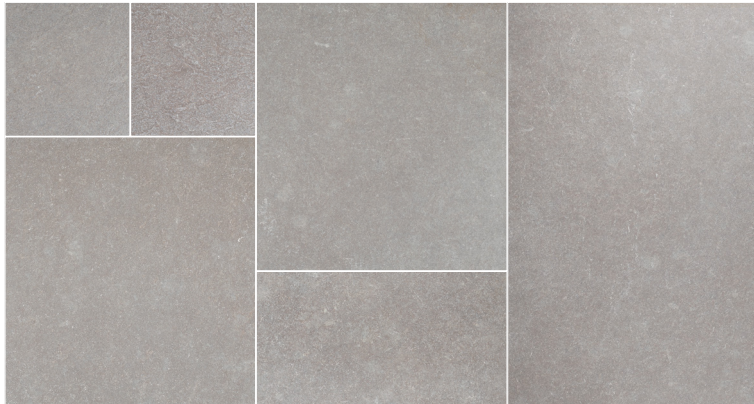

IVORY TRAVERTINE TUMBLED  
VERSAILLES PATTERN SET

SILVER TRAVERTINE TUMBLED  
24"X24"

SILVER TRAVERTINE TUMBLED  
VERSAILLES PATTERN SET

AUTUMN LEAVES TRAVERTINE TUMBLED  
24"X24"

AUTUMN LEAVES TRAVERTINE TUMBLED  
VERSAILLES PATTERN SET

INDIAN BLUESTONE SLATE GAUGED  
24"X24"

INDIAN BLUESTONE SLATE GAUGED  
VERSAILLES PATTERN SET

PURBECK GREY LIMESTONE DISTRESSED  
24"X24"

PURBECK GREY LIMESTONE DISTRESSED  
VERSAILLES PATTERN SET

OLYMPUS BLACK BASALT FLAMED/TUMBLED  
24"X24"