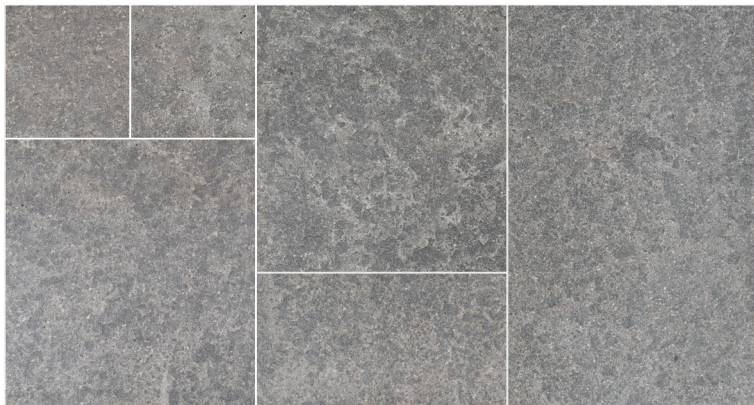

INDIAN BLUESTONE SLATE GAUGED  
24"X24"

INDIAN BLUESTONE SLATE GAUGED  
VERSAILLES PATTERN SET

PURBECK GREY LIMESTONE DISTRESSED  
24"X24"

PURBECK GREY LIMESTONE DISTRESSED  
VERSAILLES PATTERN SET

OLYMPUS BLACK BASALT FLAMED/TUMBLED  
24"X24"

OLYMPUS BLACK BASALT FLAMED/TUMBLED  
VERSAILLES PATTERN SET

PAVERS DISPLAY ORDER FORM		THICKNESS 3CM
ITEM NAME	PART NUMBER	SELECTION
LYMRA LIMESTONE TUMBLED PAVER - 24X24	LIMLYMRAA2424T-3PAV	
LYMRA LIMESTONE TUMBLED PAVER - VERSAILLES SET	LIMLYMRAAVPT-3PAV	
OCEAN REEF LIMESTONE BRUSHED PAVER - 24X24	LIMOCEREF2424B-3PAV	
OCEAN REEF LIMESTONE BRUSHED PAVER - VERSAILLES SET	LIMOCEREFVPB-3PAV	
IVORY TRAVERTINE TUMBLED PAVER - 24X24	TRVIVORYY2424T-3PAV	
IVORY TRAVERTINE TUMBLED PAVER - VERSAILLES SET	TRVIVORYYVPT-3PAV	
SILVER TRAVERTINE TUMBLED PAVER - 24X24	TRVSILVER2424T-3PAV	
SILVER TRAVERTINE TUMBLED PAVER - VERSAILLES SET	TRVSILVERVPT-3PAV	
AUTUMN LEAVES TRAVERTINE TUMBLED PAVER - 24X24	TRVAUTLVS2424T-3PAV	
AUTUMN LEAVES TRAVERTINE TUMBLED PAVER - VERSAILLES SET	TRVAUTLVSVPT-3PAV	
INDIAN BLUESTONE SLATE GAUGED PAVER = 24X24	SLTINDBLU2424G-3PAV	
INDIAN BLUESTONE SLATE GAUGED PAVER - VERSAILLES SET	SLTINDBLUVPG-3PAV	
PURBECK GREY LIMESTONE DISTRESSED PAVER - 24X24	LIMPURGRY2424D-3PAV	
PURBECK GREY LIMESTONE DISTRESSED PAVER - VERSAILLES SET	LIMPURGRYVPD-3PAV	
OLYMPUS BLACK BASALT FLAMED/TUMBLED PAVER - 24X24	BASOLYMPU2424FT-3PAV	
OLYMPUS BLACK BASALT FLAMED/TUMBLED PAVER - VERSAILLES SET	BASOLYMPUVPFT-3PAV	
NSR PAVER DISPLAY FRAME	MKTPAVERRACK1	