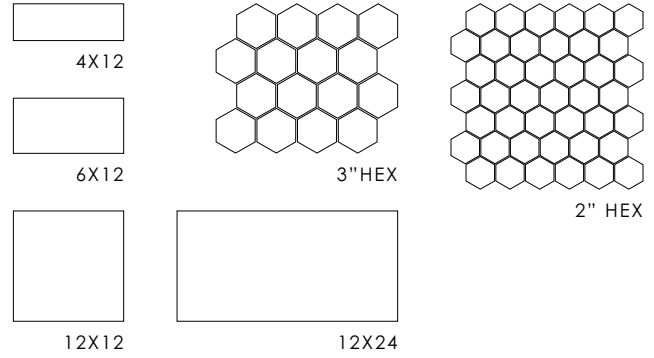

ATLANTA DISTRIBUTION CENTER COLLECTION

POLAR WHITE

MARBLE • VIETNAM

ITEM NAME	PART NUMBER	FORMAT	FINISH	DIMENSIONS	THICKNESS	UOM	PCS/BOX	PCS/PALLET	SQFT/BOX	SQFT/PALLET
4X12	MARPOLWHT0412H	TILE	HONED	4" X 12"	3/8"	SQ FT	20	960	6.60	316.80
4X12	MARPOLWHT0412P	TILE	POLISHED	4" X 12"	3/8"	SQ FT	20	960	6.60	316.80
6X12	MARPOLWHT0612H	TILE	HONED	6" X 12"	3/8"	SQ FT	20	720	10.00	360.00
6X12	MARPOLWHT0612P	TILE	POLISHED	6" X 12"	3/8"	SQ FT	20	720	10.00	360.00
12X12	MARPOLWHT1212P	TILE	POLISHED	12" X 12"	3/8"	SQ FT	10	360	10.00	360.00
12X24	MARPOLWHT1224H	TILE	HONED	12" X 24"	3/8"	SQ FT	N/A	152	N/A	304.00
12X24	MARPOLWHT1224P	TILE	POLISHED	12" X 24"	3/8"	SQ FT	N/A	152	N/A	304.00
2" HEXAGON	MARPOLWHTHEX2H	MOSAIC	HONED	11-3/4" X 12"	3/8"	PIECE	5	360	4.90	352.80
2" HEXAGON	MARPOLWHTHEX2P	MOSAIC	POLISHED	11-3/4" X 12"	3/8"	PIECE	5	360	4.90	352.80
3" HEXAGON	MARPOLWHTHEX3H	MOSAIC	HONED	10-1/2" X 12"	3/8"	PIECE	5	360	4.38	316.80
3" HEXAGON	MARPOLWHTHEX3P	MOSAIC	POLISHED	10-1/2" X 12"	3/8"	PIECE	5	360	4.38	316.80