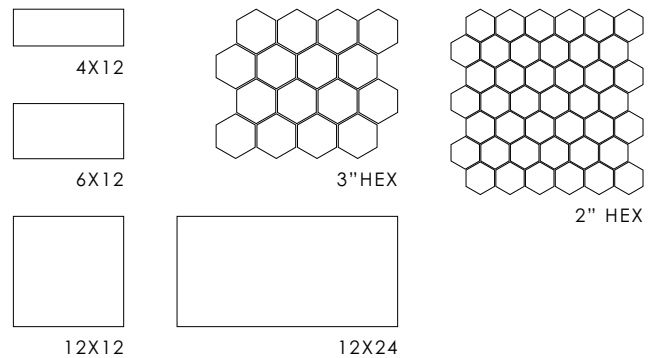

ORIENTAL WHITE

MARBLE • CHINA

ITEM NAME	PART NUMBER	FORMAT	FINISH	DIMENSIONS	THICKNESS	UOM	PCS/BOX	PCS/PALLET	SQFT/BOX	SQFT/PALLET
4X12	MARORIWHT0412H	TILE	HONED	4" X 12"	3/8"	SQ FT	15	1080	4.95	356.40
4X12	MARORIWHT0412P	TILE	POLISHED	4" X 12"	3/8"	SQ FT	15	1080	4.95	356.40
6X12	MARORIWHT0612H	TILE	HONED	6" X 12"	3/8"	SQ FT	10	720	5.00	360.00
6X12	MARORIWHT0612P	TILE	POLISHED	6" X 12"	3/8"	SQ FT	10	720	5.00	360.00
12X12	MARORIWHT1212H	TILE	HONED	12" X 12"	3/8"	SQ FT	10	360	10.00	360.00
12X12	MARORIWHT1212P	TILE	POLISHED	12" X 12"	3/8"	SQ FT	10	360	10.00	360.00
12X24	MARORIWHT1224H	TILE	HONED	12" X 24"	3/8"	SQ FT	6	180	12.00	360.00
12X24	MARORIWHT1224P	TILE	POLISHED	12" X 24"	3/8"	SQ FT	6	180	12.00	360.00
2" HEXAGON	MARORIWHTHEX2H	MOSAIC	HONED	11-3/4" X 12"	3/8"	PIECE	5	360	4.90	352.80
2" HEXAGON	MARORIWHTHEX2P	MOSAIC	POLISHED	11-3/4" X 12"	3/8"	PIECE	5	360	4.90	352.80
3" HEXAGON	MARORIWHTHEX3H	MOSAIC	HONED	10-1/2" X 12"	3/8"	PIECE	5	360	4.38	316.80
3" HEXAGON	MARORIWHTHEX3P	MOSAIC	POLISHED	10-1/2" X 12"	3/8"	PIECE	5	360	4.38	316.80