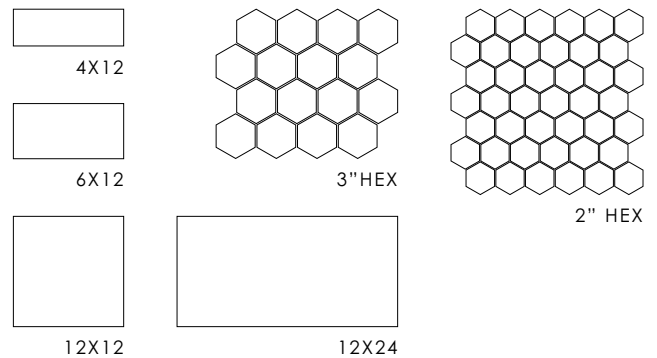

NEGRO MARQUINA

MARBLE • CHINA

ITEM NAME	PART NUMBER	FORMAT	FINISH	DIMENSIONS	THICKNESS	UOM	PCS/BOX	PCS/PALLET	SQFT/BOX	SQFT/PALLET
4X12	MARNEGMAR0412H	TILE	HONED	4" X 12"	3/8"	SQ FT	15	1080	4.95	356.40
4X12	MARNEGMAR0412P	TILE	POLISHED	4" X 12"	3/8"	SQ FT	15	1080	4.95	356.40
6X12	MARNEGMAR0612H	TILE	HONED	6" X 12"	3/8"	SQ FT	10	720	5.00	360.00
6X12	MARNEGMAR0612P	TILE	POLISHED	6" X 12"	3/8"	SQ FT	10	720	5.00	360.00
12X12	MARNEGMAR1212H	TILE	HONED	12" X 12"	3/8"	SQ FT	10	360	10.00	360.00
12X12	MARNEGMAR1212P	TILE	POLISHED	12" X 12"	3/8"	SQ FT	10	360	10.00	360.00
12X24	MARNEGMAR1224H	TILE	HONED	12" X 24"	3/8"	SQ FT	6	180	12.00	360.00
12X24	MARNEGMAR1224P	TILE	POLISHED	12" X 24"	3/8"	SQ FT	6	180	12.00	360.00
2" HEXAGON	MARNEGMARHEX2H	MOSAIC	HONED	11-3/4" X 12"	3/8"	PIECE	5	360	4.90	352.80
2" HEXAGON	MARNEGMARHEX2P	MOSAIC	POLISHED	11-3/4" X 12"	3/8"	PIECE	5	360	4.90	352.80
3" HEXAGON	MARNEGMARHEX3H	MOSAIC	HONED	10-1/2" X 12"	3/8"	PIECE	5	360	4.38	316.80
3" HEXAGON	MARNEGMARHEX3P	MOSAIC	POLISHED	10-1/2" X 12"	3/8"	PIECE	5	360	4.38	316.80