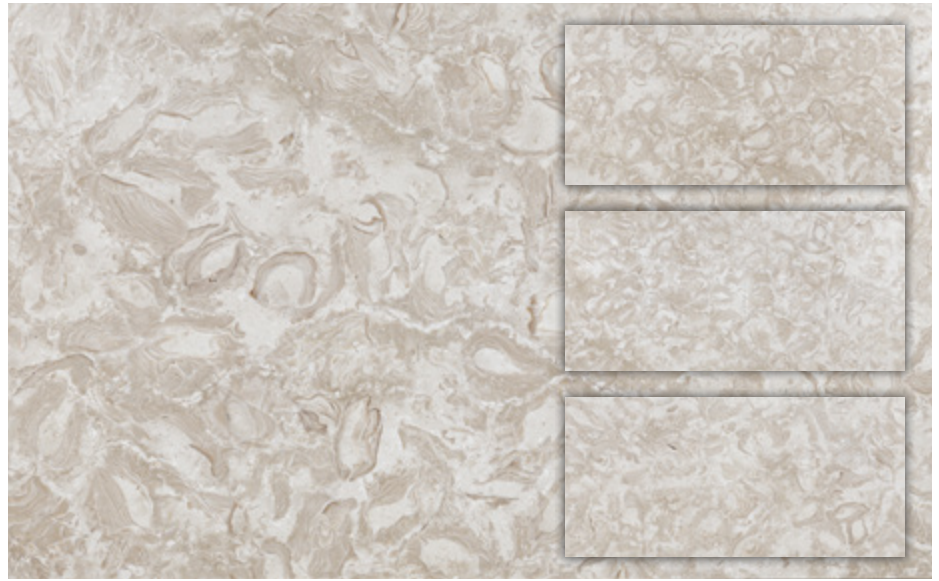

OCEAN REEF

Limestone - Syria

DIMENSIONS	THICKNESS	FORMAT	PART NUMBER	FINISH
12 X 24	1/2	TILE	LIMOCEREF1224B	BRUSHED
12 X 24	1/2	TILE	LIMOCEREF1224FH	FILLED/ HONED
24 X 24	1/2	TILE	LIMOCEREF2424B	BRUSHED
24 X 24	1/2	TILE	LIMOCEREF2424FH	FILLED/ HONED
12 X 24	3CM	PAVER	LIMOCEREF1224B-3PAV	BRUSHED
16 X 24	3CM	PAVER	LIMOCEREF1624B-3PAV	BRUSHED
18 X 36	3CM	PAVER	LIMOCEREF1836B-3PAV	BRUSHED
24 X 24	3CM	PAVER	LIMOCEREF2424B-3PAV	BRUSHED
VERSAILLES PATTERN SET 8X8(2),8X16(1),16X16(2),16X24(1)	3CM	PAVER	LIMOCEREFVPB-3PAV	BRUSHED
12 X 24 STRAIGHT EDGE	5CM	POOL COPING	LIMOCEREF1224B-5SEPC	BRUSHED
16 X 24 STRAIGHT EDGE	5CM	POOL COPING	LIMOCEREF1624B-5SEPC	BRUSHED
SLAB	2CM	SLAB	LIMOCEREFSLAB2CMB	BRUSHED