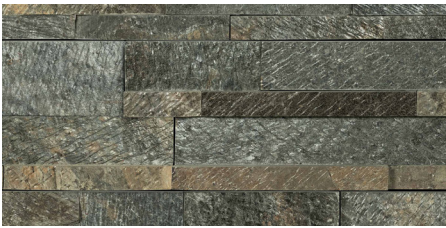

RAINSTORM QUARTZITE
NATURAL

SILVER TRAVERTINE
NATURAL

SILVER TRAVERTINE
4XFREE LENGTH

SANDY BEACH
SANDSTONE SPLIT/ANTIQUE

NEW HONEY WHEAT
SANDSTONE NATURAL

TIGERSKIN YELLOW GRANITE
NATURAL

INDIAN AUTUMN SLATE
NATURAL

FOSSIL
SANDSTONE NATURAL

AUTUMN LEAVES
TRAVERTINE NATURAL

DESERT GOLD QUARTZITE
WATERFALL

DESERT GOLD QUARTZITE
BASKETWEAVE

DESERT GOLD QUARTZITE
DRESSED

DESERT GOLD QUARTZITE
NATURAL

SUNSET MULTI COLOR
SLATE NATURAL

SUNSET MULTI COLOR SLATE
DRESSED

OAK MOUNTAIN QUARTZITE
NATURAL

SAGE GREEN QUARTZITE
NATURAL

GOLD GREEN QUARTZITE
NATURAL

TAVERN GREY SANDSTONE
NATURAL

OSTRICH GREY QUARTZITE
NATURAL

MARINE BLACK SCHIST
NATURAL