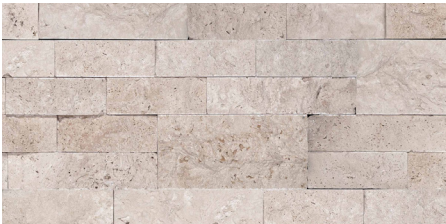

ARCTIC GREY MARBLE
NATURAL

LYMRA LIMESTONE
NATURAL

LYMRA TRAVERTINE
4XFREE LENGTH

HAISA BLUE MARBLE
SPLITFACE/HONED

IVORY TRAVERTINE
NATURAL

IVORY PREMIUM TRAVERTINE
4XFREE LENGTH

HAISA LIGHT MARBLE HONED

HAISA LIGHT MARBLE
SPLITFACE

RAINSTORM QUARTZITE
NATURAL

SILVER TRAVERTINE
NATURAL

SILVER TRAVERTINE
4XFREE LENGTH

SANDY BEACH
SANDSTONE SPLIT/ANTIQUE

NEW HONEY WHEAT
SANDSTONE NATURAL

TIGERSKIN YELLOW GRANITE
NATURAL

INDIAN AUTUMN SLATE
NATURAL