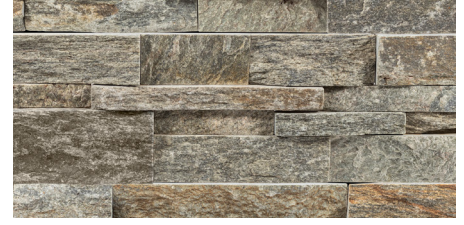

RAINSTORM QUARTZITE
NATURAL

SILVER TRAVERTINE
NATURAL

SILVER TRAVERTINE
4XFREE LENGTH

SANDY BEACH
SANDSTONE SPLIT/ANTIQUE

NEW HONEY WHEAT
SANDSTONE NATURAL

TIGERSKIN YELLOW GRANITE
NATURAL

INDIAN AUTUMN SLATE
NATURAL

FOSSIL
SANDSTONE NATURAL

AUTUMN LEAVES
TRAVERTINE NATURAL

DESERT GOLD QUARTZITE
WATERFALL

DESERT GOLD QUARTZITE
BASKETWEAVE

DESERT GOLD QUARTZITE
DRESSED

DESERT GOLD QUARTZITE
NATURAL

SUNSET MULTI COLOR
SLATE NATURAL

SUNSET MULTI COLOR SLATE
DRESSED

OAK MOUNTAIN QUARTZITE
NATURAL

SAGE GREEN QUARTZITE
NATURAL

GOLD GREEN QUARTZITE
NATURAL

TAVERN GREY SANDSTONE
NATURAL

OSTRICH GREY QUARTZITE
NATURAL

MARINE BLACK SCHIST
NATURAL