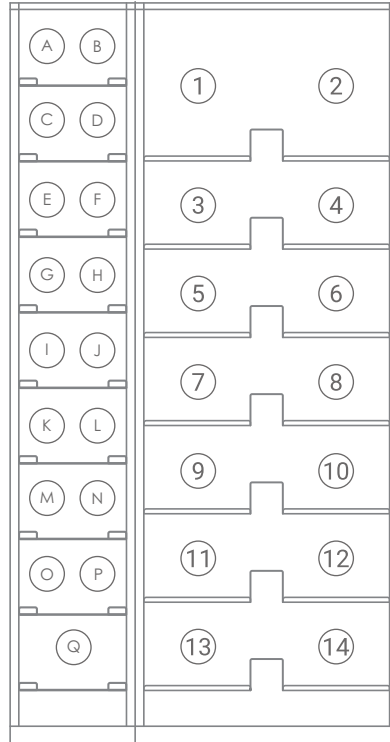

COPINGS/WALL CAPS

- A WHITE QUARTZITE 4CM BULLNOSE COPING
- B LYMRA 5CM EASED COPING
- C WHITE QUARTZITE 4CM CHISELED WALL CAP
- D OCEAN REEF 5CM STRAIGHT COPING
- E IVORY PREMIUM 3CM MODERN COPING
- F IVORY PREMIUM 5CM BULLNOSE COPING
- G SILVER 3CM BULLNOSE COPING
- H SILVER 5CM MODERN COPING
- I AUTUMN LEAVES 3CM MODERN COPING
- J AUTUMN LEAVES 5CM BULLNOSE COPING
- K LIME BLACK 3CM BULLNOSE COPING
- L INDIAN BLUESTONE 5CM MODERN COPING
- M LIME BLACK 3CM MODERN COPING
- N PURBECK GREY 5CM MODERN COPING
- O LIME BLACK 3CM ROCKFACE WALL CAP
- P OLYMPUS BLACK 5CM BULLNOSE COPING
- Q ABSOLUTE BLACK 4X4X2 SPLITFACE COBBLESTONE

LEDGER PANELS/4XFREE LENGTHS

- 1 LYMRA LIMESTONE
- 2 LYMRA LIMESTONE 4XFREE LENGTH
- 3 IVORY TRAVERTINE
- 4 IVORY TRAVERTINE 4XFREE LENGTH
- 5 SILVER TRAVERTINE
- 6 SILVER TRAVERTINE 4XFREE LENGTH
- 7 ARCTIC GREY MARBLE
- 8 RAINSTORM QUARTZITE
- 9 HAISA LIGHT MARBLE SPLITFACE
- 10 HAISA BLUE MARBLE SPLITFACE/HONED
- 11 NEW HONEY WHEAT
- 12 AUTUMN LEAVES
- 13 MARINE BLACK
- 14 ABSOLUTE BLACK

CUSTOM ORDER - SELECT YOUR OWN (14) LEDGER PANELS / 4XFREE LENGTH

- ABSOLUTE BLACK GRANITE FLAMED - ARCTIC GREY MARBLE NATURAL - AUTUMN LEAVES TRAVERTINE NATURAL - BLACK QUARTZITE NATURAL - DESERT GOLD QUARTZITE BASKETWEAVE - DESERT GOLD QUARTZITE DRESSED - DESERT GOLD QUARTZITE NATURAL - DESERT GOLD QUARTZITE WATERFALL - FOSSIL SANDSTONE NATURAL - GOLD GREEN QUARTZITE NATURAL - HAISA BLUE MARBLE SPLITFACE/HONED - HAISA LIGHT MARBLE HONED	- HAISA LIGHT MARBLE SPLITFACE - INDIAN AUTUMN SLATE NATURAL - IVORY PREMIUM TRAVERTINE 4XFREE LENGTH - IVORY TRAVERTINE NATURAL - LYMRA LIMESTONE 4XFREE LENGTH - LYMRA LIMESTONE NATURAL - MARINE BLACK SCHIST NATURAL - NEW HONEY WHEAT SANDSTONE NATURAL - OAK MOUNTAIN QUARTZITE NATURAL - OSTRICH GREY QUARTZITE NATURAL - RAINSTORM QUARTZITE - SAGE GREEN QUARTZITE NATURAL	- SANDY BEACH SANDSTONE SPLIT/ANTIQU - SILVER TRAVERTINE 4XFREE LENGTH - SILVER TRAVERTINE NATURAL - STAR GALAXY QUARTZITE NATURAL - SUNSET MULTI COLOR SLATE DRESSED - SUNSET MULTI COLOR SLATE NATURAL - TAVERN GREY SANDSTONE NATURAL - TIGERSKIN YELLOW GRANITE NATURAL - WHITE QUARTZITE NATURAL - WHITE QUARTZITE BASKETWEAVE

CONTACT OUR CUSTOMER SERVICE DEPARTMENT AT CSR@NSRSTONE.COM TO SUBMIT AN ORDER

COMPANY NAME

DATE

CONTACT

EMAIL