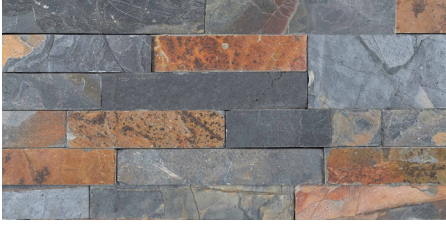

RAINSTORM QUARTZITE
NATURAL

SILVER TRAVERTINE
NATURAL

SILVER TRAVERTINE
4XFREE LENGTH

SANDY BEACH
SANDSTONE SPLIT/ANTIQUE

NEW HONEY WHEAT
SANDSTONE NATURAL

TIGERSKIN YELLOW GRANITE
NATURAL

INDIAN AUTUMN SLATE
NATURAL

FOSSIL
SANDSTONE NATURAL

AUTUMN LEAVES
TRAVERTINE NATURAL

DESERT GOLD QUARTZITE
WATERFALL

DESERT GOLD QUARTZITE
BASKETWEAVE

DESERT GOLD QUARTZITE
DRESSED

DESERT GOLD QUARTZITE
NATURAL

SUNSET MULTI COLOR
SLATE NATURAL

SUNSET MULTI COLOR SLATE
DRESSED

OAK MOUNTAIN QUARTZITE
NATURAL

SAGE GREEN QUARTZITE
NATURAL

GOLD GREEN QUARTZITE
NATURAL

TAVERN GREY SANDSTONE
NATURAL

OSTRICH GREY QUARTZITE
NATURAL

MARINE BLACK SCHIST
NATURAL