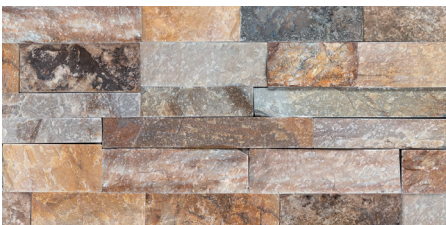

RAINSTORM QUARTZITE
NATURAL

SILVER TRAVERTINE
NATURAL

SILVER TRAVERTINE
4XFREE LENGTH

SANDY BEACH
SANDSTONE SPLIT/ANTIQUE

NEW HONEY WHEAT
SANDSTONE NATURAL

TIGERSKIN YELLOW GRANITE
NATURAL

INDIAN AUTUMN SLATE
NATURAL

FOSSIL
SANDSTONE NATURAL

AUTUMN LEAVES
TRAVERTINE NATURAL

DESERT GOLD QUARTZITE
WATERFALL

DESERT GOLD QUARTZITE
BASKETWEAVE

DESERT GOLD QUARTZITE
DRESSED

DESERT GOLD QUARTZITE
NATURAL

SUNSET MULTI COLOR
SLATE NATURAL

SUNSET MULTI COLOR SLATE
DRESSED

OAK MOUNTAIN QUARTZITE
NATURAL

SAGE GREEN QUARTZITE
NATURAL

GOLD GREEN QUARTZITE
NATURAL

TAVERN GREY SANDSTONE
NATURAL

OSTRICH GREY QUARTZITE
NATURAL

MARINE BLACK SCHIST
NATURAL