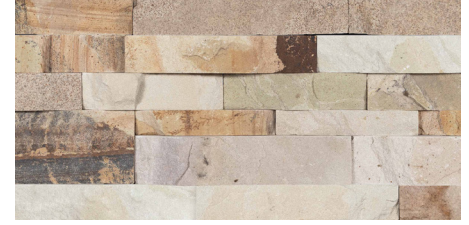

RAINSTORM QUARTZITE
NATURAL

SILVER TRAVERTINE
NATURAL

SILVER TRAVERTINE
4XFREE LENGTH

SANDY BEACH
SANDSTONE SPLIT/ANTIQUE

NEW HONEY WHEAT
SANDSTONE NATURAL

TIGERSKIN YELLOW GRANITE
NATURAL

INDIAN AUTUMN SLATE
NATURAL

FOSSIL
SANDSTONE NATURAL

AUTUMN LEAVES
TRAVERTINE NATURAL

DESERT GOLD QUARTZITE
WATERFALL

DESERT GOLD QUARTZITE
BASKETWEAVE

DESERT GOLD QUARTZITE
DRESSED

DESERT GOLD QUARTZITE
NATURAL

SUNSET MULTI COLOR
SLATE NATURAL

SUNSET MULTI COLOR SLATE
DRESSED

OAK MOUNTAIN QUARTZITE
NATURAL

SAGE GREEN QUARTZITE
NATURAL

GOLD GREEN QUARTZITE
NATURAL

TAVERN GREY SANDSTONE
NATURAL

OSTRICH GREY QUARTZITE
NATURAL

MARINE BLACK SCHIST
NATURAL