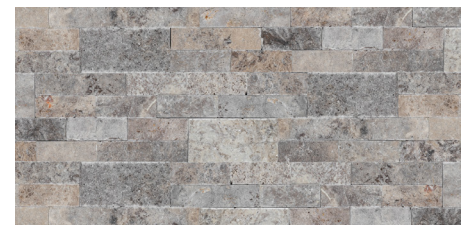

ARCTIC GREY MARBLE
NATURAL

LYMRA LIMESTONE
NATURAL

LYMRA TRAVERTINE
4XFREE LENGTH

HAISA BLUE MARBLE
SPLITFACE/HONED

IVORY TRAVERTINE
NATURAL

IVORY PREMIUM TRAVERTINE
4XFREE LENGTH

HAISA LIGHT MARBLE HONED

HAISA LIGHT MARBLE
SPLITFACE

RAINSTORM QUARTZITE
NATURAL

SILVER TRAVERTINE
NATURAL

SILVER TRAVERTINE
4XFREE LENGTH

SANDY BEACH
SANDSTONE SPLIT/ANTIQUE

NEW HONEY WHEAT
SANDSTONE NATURAL

TIGERSKIN YELLOW GRANITE
NATURAL

INDIAN AUTUMN SLATE
NATURAL