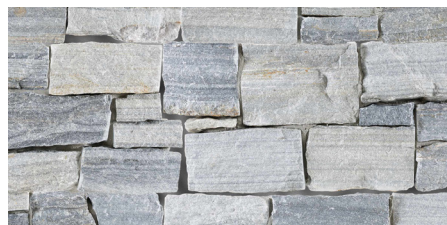

ARCTIC GREY MARBLE
NATURAL

LYMRA LIMESTONE
NATURAL

LYMRA TRAVERTINE
4XFREE LENGTH

HAISA BLUE MARBLE
SPLITFACE/HONED

IVORY TRAVERTINE
NATURAL

IVORY PREMIUM TRAVERTINE
4XFREE LENGTH

HAISA LIGHT MARBLE HONED

HAISA LIGHT MARBLE
SPLITFACE

RAINSTORM QUARTZITE
NATURAL

SILVER TRAVERTINE
NATURAL

SILVER TRAVERTINE
4XFREE LENGTH

SANDY BEACH
SANDSTONE SPLIT/ANTIQUE

NEW HONEY WHEAT
SANDSTONE NATURAL

TIGERSKIN YELLOW GRANITE
NATURAL

INDIAN AUTUMN SLATE
NATURAL