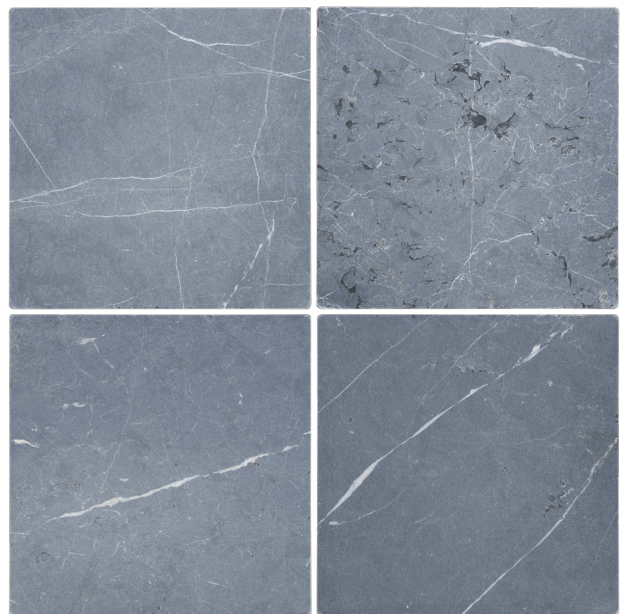

**MATERIALS SHOWN:**  
NEGRO MARQUINA MARNEG1212T, WHITE CARRARA MARWHTCAR1212T, BARDIGLIO IMPERIALE MARBARIMP1212T

## 12X12 TILES

A tumbled finish creates a natural stone tile with a rustic and worn look. It has a very soft and smooth antique look. The color is more muted than polished or honed stone tiles.

NSR natural stone collection offers an endless variety of materials in different finishes and sizes. If opting for a more traditional black and white palette, or creating a union of vibrant, modern colors, checkerboard tile patterns add a beautiful, graphic touch to a space.

White Carrara | MARWHTCAR1212T

Botticino Turkish | MARBOTTIC1212T

Bardiglio Imperiale | MARBARIMP1212T

Negro Marquina | MARNEGMAR1212T