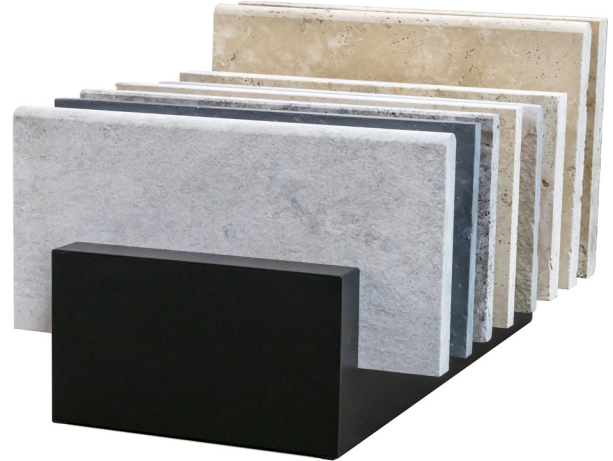

HEIGHT	9.0"
WIDTH	15.75"
DEPTH	36.25"
PART NUMBER	MKTCOPINGDISPLAY
MATERIAL	METAL
COLOR	BLACK
INCLUDES	(1) BLACK METAL FRAME (8) COPING / WALL CAP FULL SAMPLES

CUSTOM ORDER - SELECT YOUR OWN (8) COPING / WALL CAPS

COPING

- AUTUMN LEAVES TRAVERTINE 12X24X3CM BULLNOSE COPING
- AUTUMN LEAVES TRAVERTINE 12X24X5CM BULLNOSE COPING
- AUTUMN LEAVES TRAVERTINE 16X24X3CM BULLNOSE COPING
- AUTUMN LEAVES TRAVERTINE 16X24X5CM BULLNOSE COPING
- AUTUMN LEAVES TRAVERTINE 12X24X3CM MODERN EDGE COPING
- AUTUMN LEAVES TRAVERTINE 12X24X5CM MODERN EDGE COPING
- AUTUMN LEAVES TRAVERTINE 16X24X3CM MODERN EDGE COPING
- AUTUMN LEAVES TRAVERTINE 16X24X5CM MODERN EDGE COPING
- INDIAN BLUESTONE SLATE 12X24X5CM MODERN EDGE COPING
- INDIAN BLUESTONE SLATE 16X24X5CM MODERN EDGE COPING
- IVORY TRAVERTINE 12X24X3CM BULLNOSE COPING
- IVORY TRAVERTINE 12X24X5CM BULLNOSE COPING
- IVORY TRAVERTINE 16X24X3CM BULLNOSE COPING
- IVORY TRAVERTINE 16X24X5CM BULLNOSE COPING
- IVORY TRAVERTINE 12X24X3CM MODERN EDGE COPING
- IVORY TRAVERTINE 12X24X5CM MODERN EDGE COPING
- IVORY TRAVERTINE 16X24X3CM MODERN EDGE COPING
- IVORY TRAVERTINE 16X24X5CM MODERN EDGE COPING

- SILVER TRAVERTINE 12X24X3CM MODERN EDGE WALL CAP
- SILVER TRAVERTINE 12X24X5CM MODERN EDGE WALL CAP
- WHITE QUARTZITE 12X24X4CM CHISELED EDGE WALL CAP

COMPANY NAME

DATE

CONTACT

EMAIL