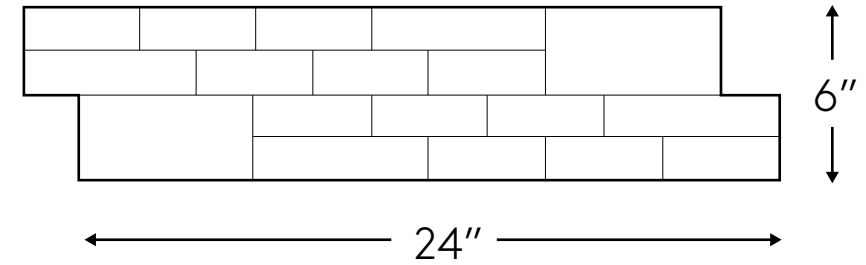

LEDGER PANEL