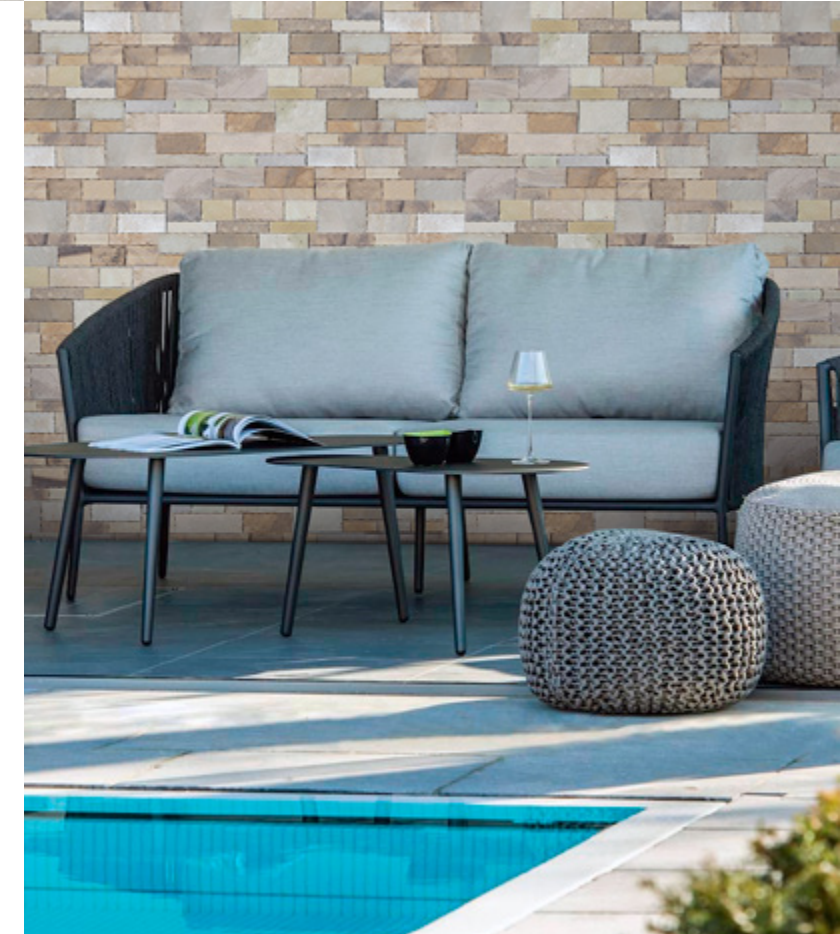

FOSSIL

SNDFOSSILPANELN
NATURAL FINISH | INDIA
PANEL
8"X18"