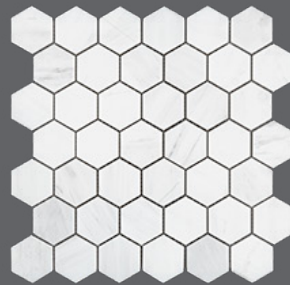

BIANCO DOLOMITE

a timeless and minimalistic white marble

BIANCO DOLOMITE MARBLE COLLECTION

3/4 x 12
Honed & Polished
Standard Liner

11-3/4 x 12
Honed 2" Hexagon

2 x 12
Honed & Polished
F5 Chair Rail

4 x 12 Honed Tile

11-3/4 x 12
Polished 2" Hexagon

6 x 12 Honed Tile

4 x 12 Polished Tile

6 x 12 Polished Tile

12 x 24 Honed Tile

12 x 24 Polished Tile