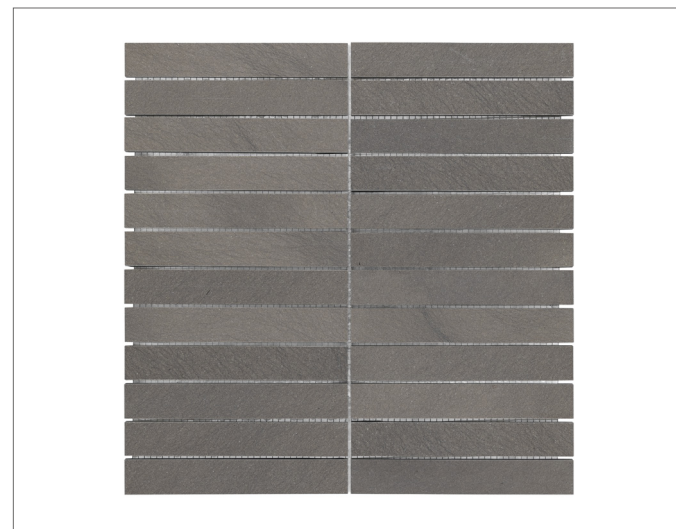

CHELSEA GREY
LIMESTONE COLLECTION

APPLICATIONS & SPECIFICATIONS

Modern Liner Honed
3/4" x 12"

Modern Chair Rail Honed
2" x 12"

2" Hexagon Honed
11-1/2" x 11-3/4"

1" x 6" Stacked Honed
12" x 12"

Honed Tiles

Available Sizes

LIMESTONE is the result of millions of years accumulation of shells and skeletons of marine animals on the ocean floor. The calcium in the bones and shells combines with carbon dioxide in the water to form calcium carbonate, which is the basic mineral structure of the stone.

CHELSEA GREY is a durable dense stone you can use for any application. Its sophisticated Gray Taupe color makes a perfect choice for a modern industrial design. With the rising trend of natural and eco-style elements, there is plenty of attention to earth colors.