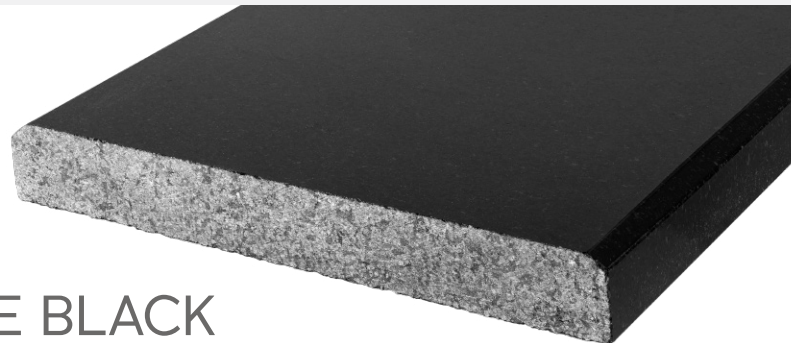

A close-up photograph of a white marble threshold with a grey mosaic tile border. The marble has a subtle, veined pattern. The mosaic tiles are small and square, arranged in a grid. The threshold is set against a dark grey background.

6X36 DOUBLE BEVELED THRESHOLD
MARWHTCARTHRESH6P
TRIM
MARBLE
6" X 36" X 3/4"
POLISHED
PIECE

APPLICATIONS

COMMERCIAL/RESIDENTIAL, DOORWAYS, HALF WALLS PLATFORM, SHELVING, SHOWER DAM

CREMA MARFIL

ITEM NAME 4X36 DOUBLE BEVELED THRESHOLD
PART NUMBER MARMARFILTHRESH4P
FORMAT TRIM
MATERIAL MARBLE
DIMENSIONS 4" X 36" X 3/4"
FINISH POLISHED
UOM PIECE

APPLICATIONS COMMERCIAL/RESIDENTIAL, DOORWAYS,
HALF WALLS PLATFORM, SHELVING, SHOWER DAM

ABSOLUTE BLACK

4X36 DOUBLE BEVELED THRESHOLD
GRNABSLKTHRESH4P
TRIM
GRANITE
4" X 36" X 3/4"
POLISHED
PIECE

ITEM NAME
PART NUMBER
FORMAT
MATERIAL
DIMENSIONS
FINISH
UOM