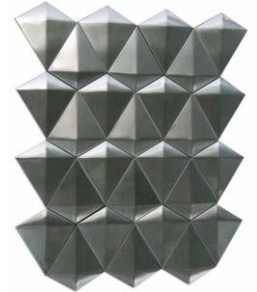

NATURAL STONE RESOURCES

EXPORTERS • IMPORTERS • DISTRIBUTORS

Stainless Steel Mosaic Collection

HB-YGS072-1

HB-YGT027-1

HB-YGT028-1

HB-YGS076-1

HB-YGS057-1

HB-YGS052-4

HB-YGS070-3

HB-YGS077-1

HB-YGS056-1

HB-YGS060-1

HB-YGG019-1

HB-YGS025-11

1800 East Via Burton St. Anaheim, CA 92806